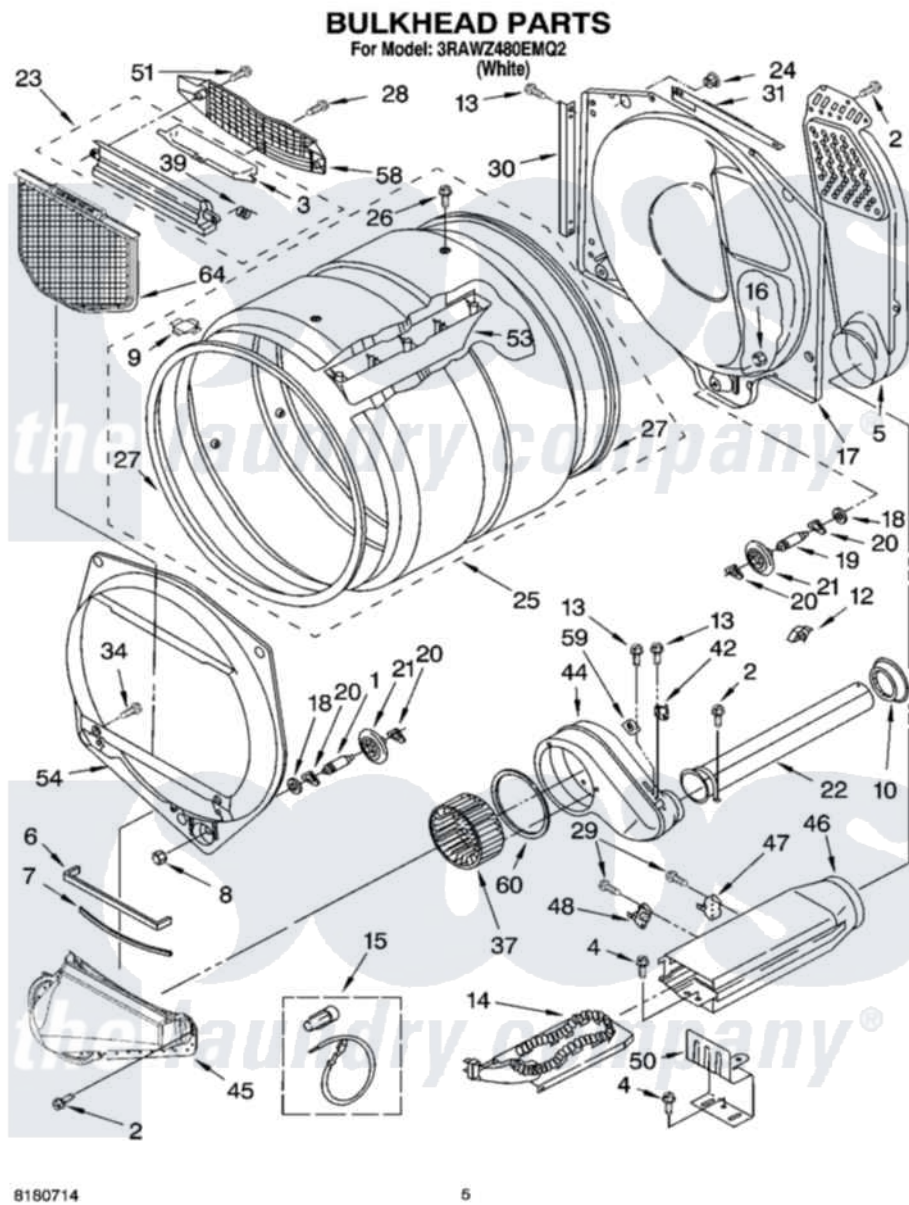

Whirlpool 3RAWZ480EMQ2 03 - BULKHEAD PARTS

8180714

5

Whirlpool [Residential Whirlpool 3RAWZ480EMQ2 Dryer Parts](#) Parts Diagram 03 - BULKHEAD PARTS
Click on the part number to view part

Item	Original Part Number	Replaced By	Status	Part Description
1	3399508	W10359271		Shaft, Drum Roller Threads
2	3390647	488729		Screw
3	3394984	8563758		Door, Lint Screen
4	98139	303776		Screw
5	697354	3387911		Duct-Air
6	697813			Seal, Outlet Housing
7	697814	697813		Seal, Outlet Housing
8	3359452			Nut, Lock
9	8066086			Plug, Drum Hole
10	696302			Shield, Exhaust
12	3388229			Retainer, Toe Panel
13	3390646	W10139210		Screw, 8-18 X 5/16
14	3387749			Element, Heater
15	279457			Wire Kit, Terminal
16	3387709			Nut, 3/8-16
17	3387809			Bulkhead, Rear

18	3387459	W10080960	Washer, Support
19	3399509	W10359272	Shaft, Roller Drum Threads
20	690997		Washer, Thrust
21	8536973	W10314173	Support
22	3402715	279936	Kit-Exhst
23	3394985	8563755	Housing, Outlet Assembly
24	8529007		Plug, Rear Bulkhead
25	8543082		Complete Drum Assembly
26	97787	W10109200	Screw, Baffle Mounting
27	697694	280114	Seal
28	695240	488729	Screw
29	90767		Screw, 8A X 3/8 HeX Washer Head Tapping
30	8519221	W10118335	Channel Bracket, Rear Bulkhead
31	8519275	W10118337	Bracket-Bulkhead Upper Mounting
34	3357011	308685	Side Trim)
37	697772		Wheel, Blower
39	3394986		Spring, Lint Screen Door
42	3387137		Thermostat, Internal-Bias
44	8544362	W10119255	Housing, Blower
45	8066168	W10128606	Duct-Lint
46	3392537		Box, Heater
47	3977394	279769	Cutoff-Tml
48	3390291		Thermostat, High Limit 250F
50	8066099		Bracket, Heater Box
51	3387230		Screw, 10-16 X 13/16
53	697693	W10113136	Baffle, Drum
54	8519245	W10136455	Bulkhead
58	8299979		Grill, Outlet Screen Door
59	3392519		Thermal Limiter
60	697770		Seal, Cover Plate Blower Housing
64	8066170	W10120998	Screen