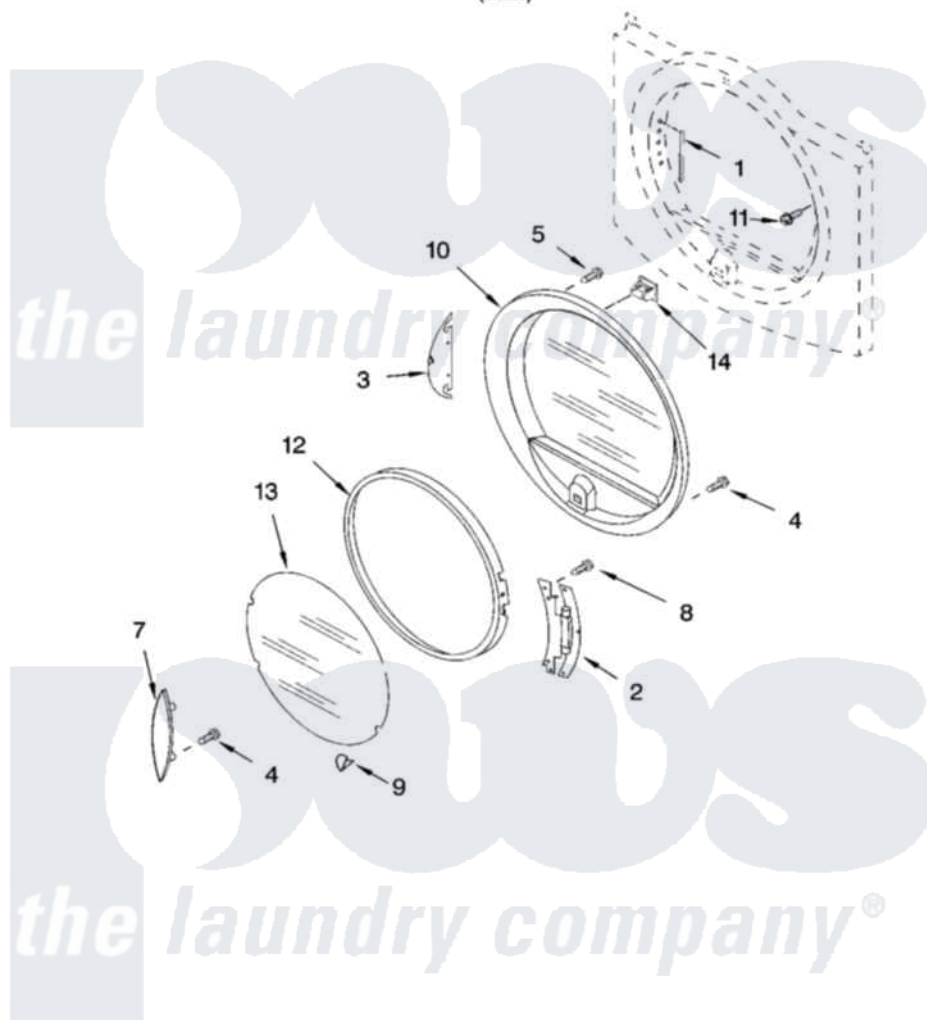

Whirlpool 3RAWZ480EMQ2 04 - DOOR PARTS, OPTIONAL PARTS (NOT INCLUDED)

DOOR PARTS
For Model: 3RAWZ480EMQ2
(White)

8180714

7

Whirlpool [Residential Whirlpool 3RAWZ480EMQ2 Dryer Parts](#) Parts Diagram 04 - DOOR PARTS, OPTIONAL PARTS (NOT INCLUDED)

[Click on the part number to view part](#)

Item	Original Part Number	Replaced By	Status	Part Description
1	8563855			Label, Hinge Hole
2	8565678	280201		Hinge
3	3980214			Cover, Door Hinge
4	9742177			Screw, 8-18 X .625
5	342043	486146		Screw
7	8559752			Handle, Door
8	3400224			Screw, 1/4-20 X 3/8
9	8519374			Plug, Door Handle
10	8557500			Door Assembly
11	355515			Screw, 8-18 X 11/16
12	3980213			Door, Outer
13	8545879	8545878		Window
14	3389441			Door Catch Assembly
	72017			Paint, Touch-Up
"	350930			Paint, Pressurized Spray B