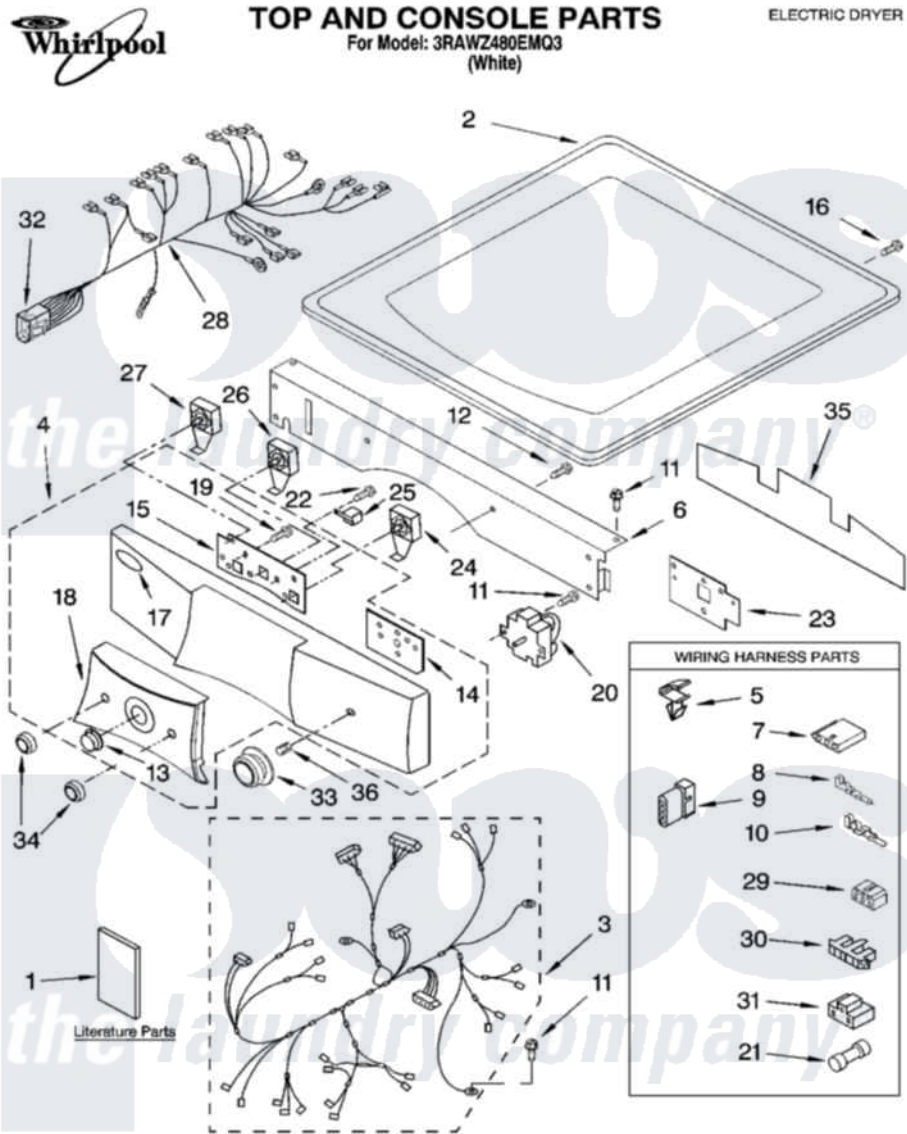

Whirlpool 3RAWZ480EMQ3 01 - TOP AND CONSOLE PARTS

1-07 Printed in U.S.A. (LT)

1

Part No. 8180750

Whirlpool [Residential Whirlpool 3RAWZ480EMQ3 Dryer Parts](#) Parts Diagram 01 - TOP AND CONSOLE PARTS
 Click on the part number to view part

| Item | Original Part Number | Replaced By | Status | Part Description |
|------|-------------------------|---------------------------|---------------|---------------------------------|
| 1 | 8545902 | | Not Available | Label, Wiring Diagram |
| " | 8577079 | | Not Available | Use & Care Guide |
| " | 8563878 | | Not Available | Installation Instructions |
| " | 8315975 | | Not Available | Guide, User & Installation (UK) |
| 2 | 8519251 | W10117263 | | Top |
| 3 | 8543289 | W10110980 | | Harness, Main |
| 4 | 3979739 | W10118062 | | Panel, Console |
| 5 | 3394427 | | | Clip-Harness |
| 6 | 3980123 | W10118067 | | Bracket, Console |
| 7 | 353424 | | | Plug, Terminal |
| 8 | 94614 | | | Terminal |
| 9 | 3936144 | | | Do-It-Yourself Repair Manuals |
| 10 | 94613 | 596797 | | Terminal |
| 11 | 3390647 | 488729 | | Screw |
| 12 | 488886 | 488787 | | Screw |
| 13 | 3980121 | | | Button, Push-To-Start |