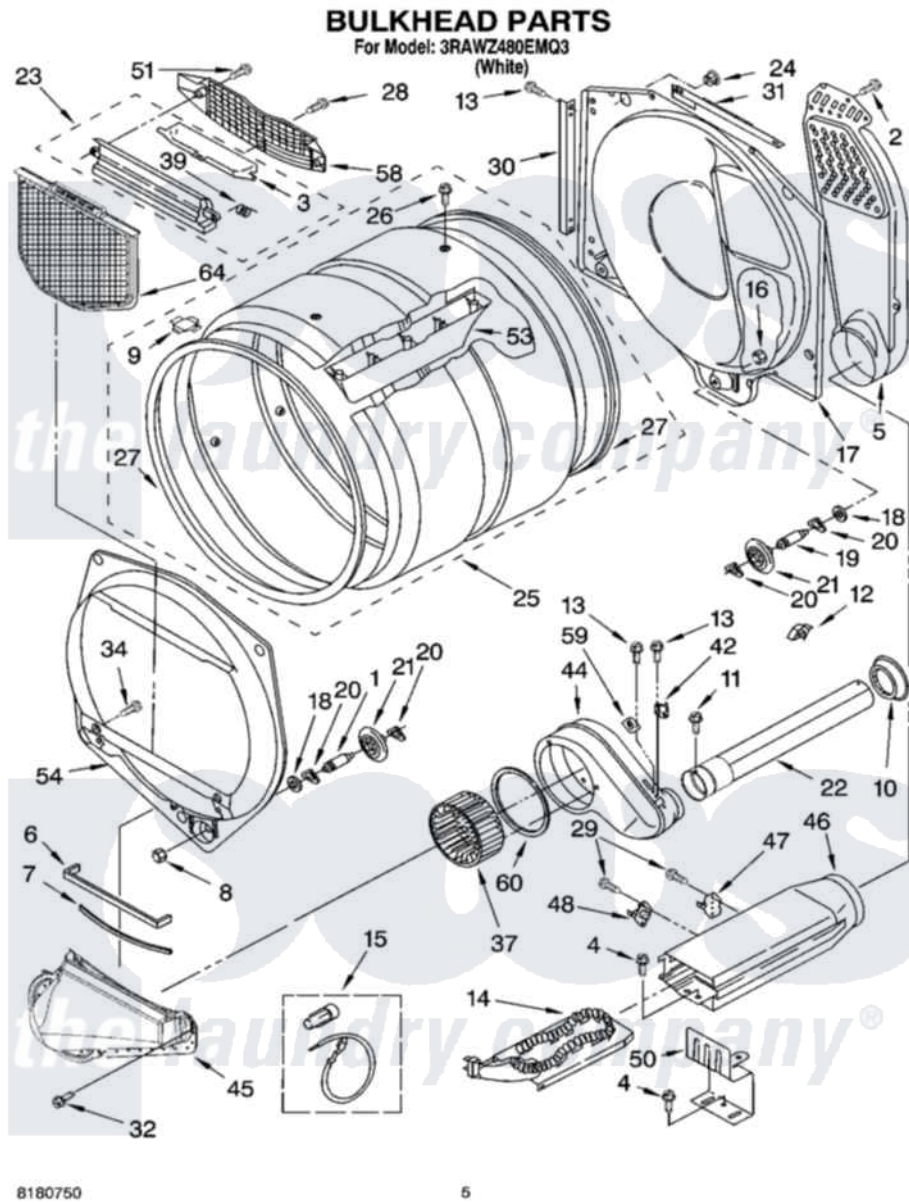

# Whirlpool 3RAWZ480EMQ3 03 - BULKHEAD PARTS

Whirlpool Residential Whirlpool 3RAWZ480EMQ3 Dryer Parts Parts Diagram 03 - BULKHEAD PARTS  
Click on the part number to view part

Item	Original Part Number	Replaced By	Status	Part Description
1	3399508	<a href="#">W10359271</a>		Shaft, Drum Roller Threads
2	3390647	<a href="#">488729</a>		Screw
3	3394984	<a href="#">8563758</a>		Door, Lint Screen
4	98139	<a href="#">303776</a>		Screw
5	697354	<a href="#">3387911</a>		Duct-Air
6	<a href="#">697813</a>			Seal, Outlet Housing
7	697814	<a href="#">697813</a>		Seal, Outlet Housing
8	<a href="#">3359452</a>			Nut, Lock
9	<a href="#">8066086</a>			Plug, Drum Hole
10	<a href="#">696302</a>			Shield, Exhaust
11	8533971	<a href="#">90767</a>		Screw, 8A X 3/8 HeX Washer Head Tapping
12	<a href="#">3388229</a>			Retainer, Toe Panel
13	3390646	<a href="#">W10139210</a>		Screw, 8-18 X 5/16
14	<a href="#">3387749</a>			Element, Heater
15	<a href="#">279457</a>			Wire Kit, Terminal
16	<a href="#">3387709</a>			Nut, 3/8-16