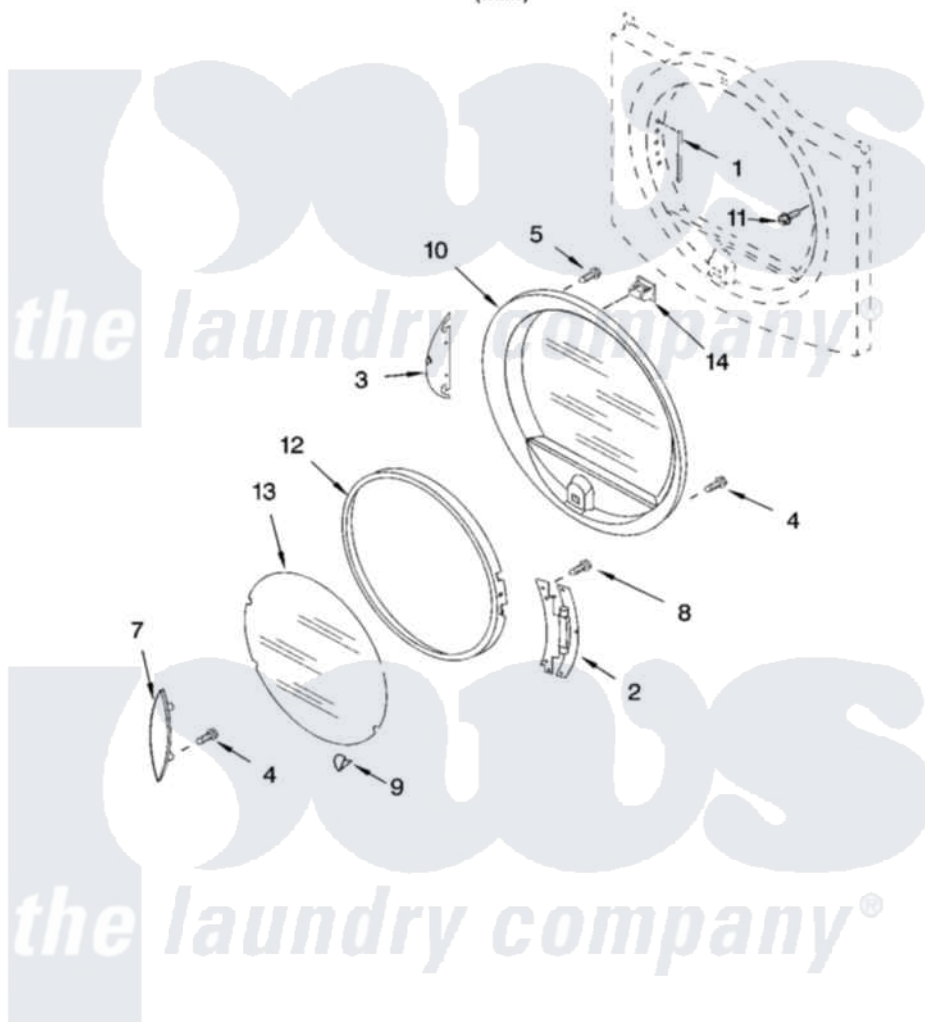

**Whirlpool 3RAWZ480EMQ3 04 - DOOR PARTS, OPTIONAL PARTS (NOT INCLUDED)**

**DOOR PARTS**  
For Model: 3RAWZ480EMQ3  
(White)

8180750

7

Whirlpool [Residential Whirlpool 3RAWZ480EMQ3 Dryer Parts](#) Parts Diagram 04 - DOOR PARTS, OPTIONAL PARTS (NOT INCLUDED)

[Click on the part number to view part](#)

Item	Original Part Number	Replaced By	Status	Part Description
1	<a href="#">8563855</a>			Label, Hinge Hole
2	8565678	<a href="#">280201</a>		Hinge
3	<a href="#">3980214</a>			Cover, Door Hinge
4	<a href="#">9742177</a>			Screw, 8-18 X .625
5	342043	<a href="#">486146</a>		Screw
7	<a href="#">8559752</a>			Handle, Door
8	<a href="#">3400224</a>			Screw, 1/4-20 X 3/8
9	<a href="#">8519374</a>			Plug, Door Handle
10	<a href="#">8557500</a>			Door Assembly
11	<a href="#">355515</a>			Screw, 8-18 X 11/16
12	<a href="#">3980213</a>			Door, Outer
13	8545879	<a href="#">8545878</a>		Window
14	<a href="#">3389441</a>			Door Catch Assembly
	<a href="#">72017</a>			Paint, Touch-Up
"	<a href="#">350930</a>			Paint, Pressurized Spray B

"	<a href="#">350938</a>		Paint, Pressurized Spray B
"	<a href="#">799344</a>		Paint, Touch-Up )
"	BLANK	Not Available	ACCESSORY PARTS
"	8529894	<a href="#">346764</a>	Kit, Hold Down