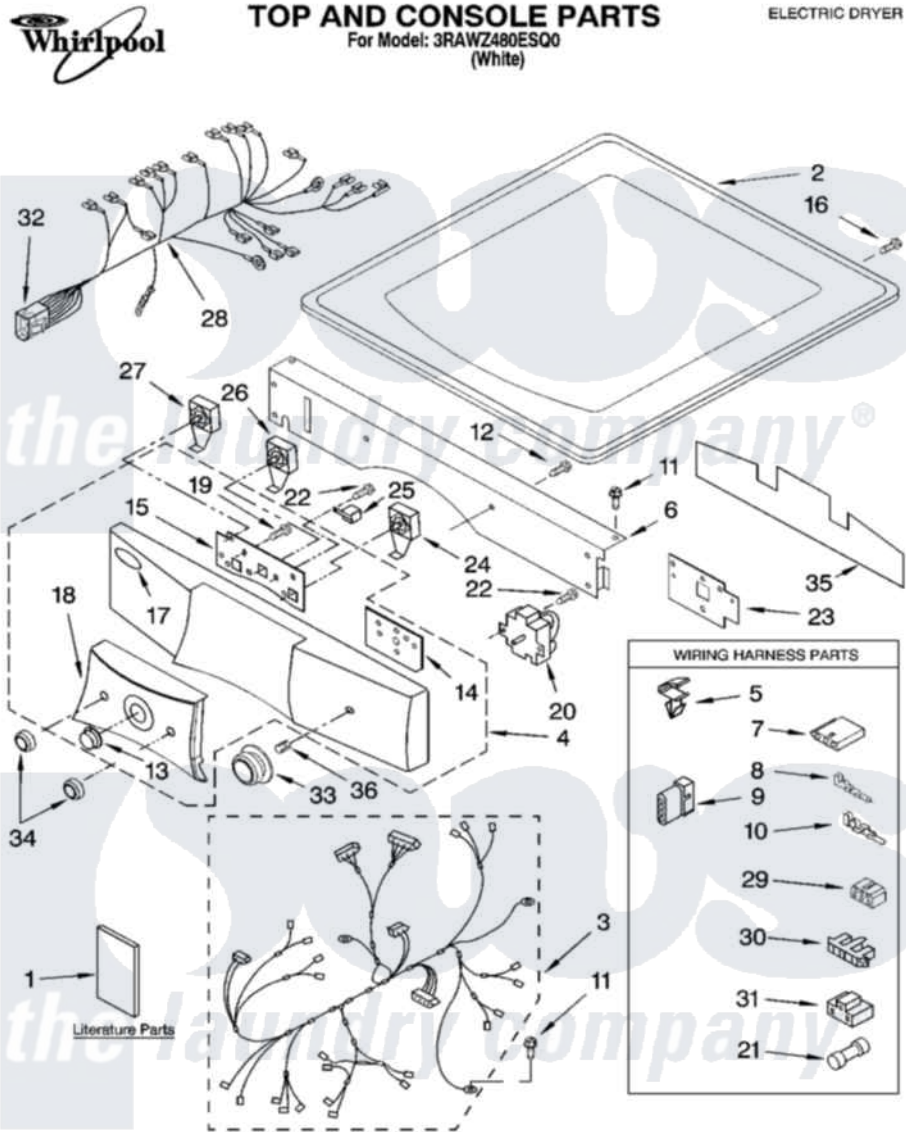

Whirlpool 3RAWZ480ESQ0 01 - TOP AND CONSOLE PARTS

Whirlpool Residential Whirlpool 3RAWZ480ESQ0 Dryer Parts Parts Diagram 01 - TOP AND CONSOLE PARTS
 Click on the part number to view part

Item	Original Part Number	Replaced By	Status	Part Description
1	8545902		Not Available	Label, Wiring Diagram
"	8577079		Not Available	Use & Care Guide
"	8563878		Not Available	Installation Instructions
"	8315975		Not Available	Guide, User & Installation (UK)
2	8519251	W10117263		Top
3	W10110980			Harness, Main
4	W10118062			Panel, Console
5	3394427			Clip-Harness
6	W10118067			Bracket, Console
7	353424			Plug, Terminal
8	94614			Terminal
9	3936144			Do-It-Yourself Repair Manuals
10	94613	596797		Terminal
11	W10080700			Screw, 8-18 X 1/2
12	W10080370		Not Available	Screw, 8-18 x 1/2
13	3980121			Button, Push-To-Start

14	W10118063		Bracket, Timer
15	W10118064		Bracket, Switch Mounting
16	W10080930		Screw, 8-18 X 1/2
17	3400981	8183253	Medallion
18	3956540		Console, Center
19	3400238		Screw, 2-28 X 1/2
20	W10116280		Timer
21	3951198		Fuse
22	W10080820		Screw, 8-18 X .298
23	3980421		Spacer Plate
24	8316076	W10168170	Switch, Rotary
25	8522378		Mini Buzzer
26	W10112668		Switch, Push-To-Start
27	3399642	W10168169	Switch, Wrinkle Guard
28	W10110978		Harness, Console
29	3347243		Block, Disconnect
30	3397269		Connector, Timer
31	3401144		Connector
32	692997		Plug, Multi- Terminal
33	3957756		Knob, Timer Assembly
34	3957803		Knob, Control
35	3980339		Shield, Drip
36	688805		Clip, Spring Knob