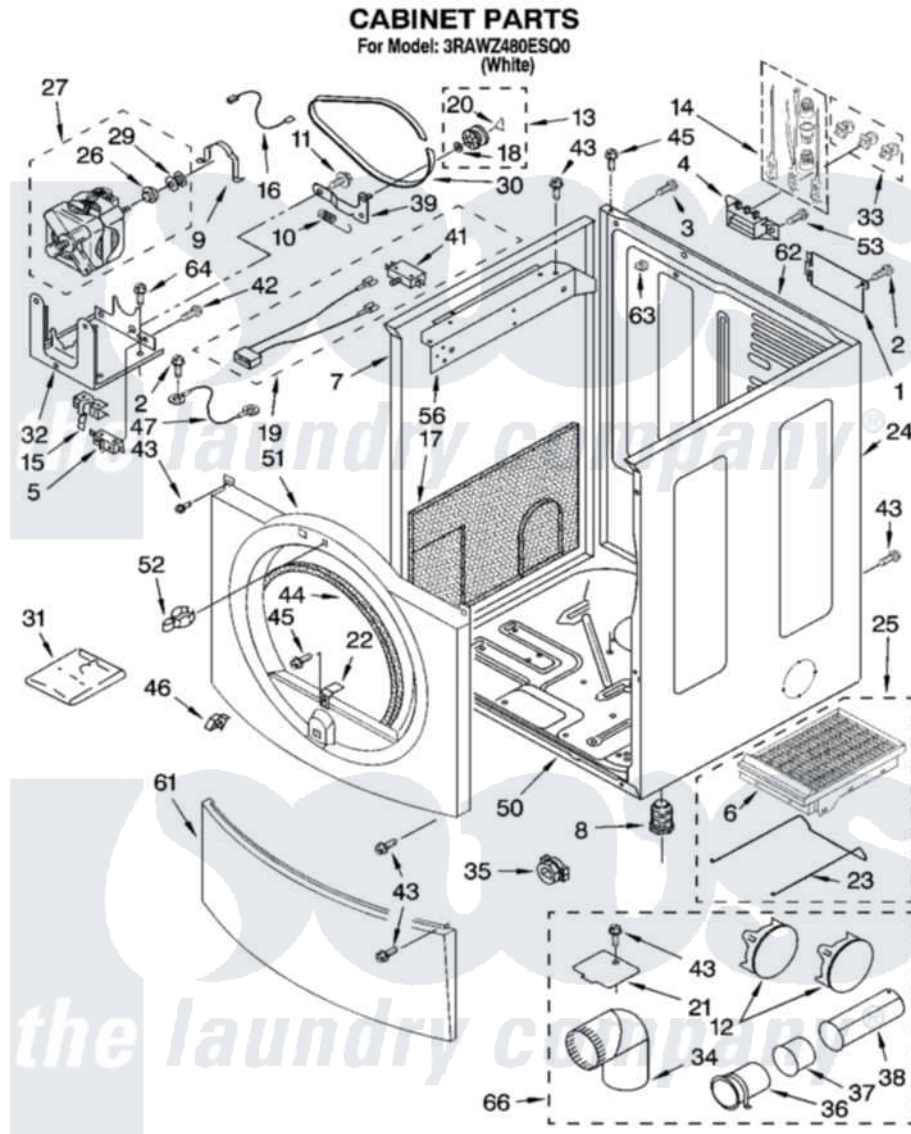

# Whirlpool 3RAWZ480ESQ0 02 - CABINET PARTS

W10129423

3

Whirlpool [Residential Whirlpool 3RAWZ480ESQ0 Dryer Parts](#) Parts Diagram 02 - CABINET PARTS  
Click on the part number to view part

Item	Original Part Number	Replaced By	Status	Part Description
1	<a href="#">W10119283</a>			Cover, Terminal Block
2	98139	<a href="#">303776</a>		Screw
3	697776	<a href="#">4331106</a>		Screw, No.10-32 X 7/16
4	<a href="#">3397659</a>			Block, Terminal
5	<a href="#">8318457</a>			Switch, Broken Belt
6	8521947	<a href="#">W10139360A</a>		Rack-Dry
7	8578437	<a href="#">W10117272</a>		Panel
8	3392100	<a href="#">49621</a>		Feet-Leveling
"	<a href="#">279810</a>			Foot-Optional
9	<a href="#">660658</a>			Clamp, Motor Mounting 343481 685441
10	<a href="#">3387374</a>			Spring, Idler
11	<a href="#">W10080670</a>			Retainer, Idler
12	697750	<a href="#">W10470674</a>		Dryer Exhaust Kit
13	3388672	<a href="#">279640</a>		Pulley-ldr
14	<a href="#">279318</a>			Terminal Tinned And Brass Panel