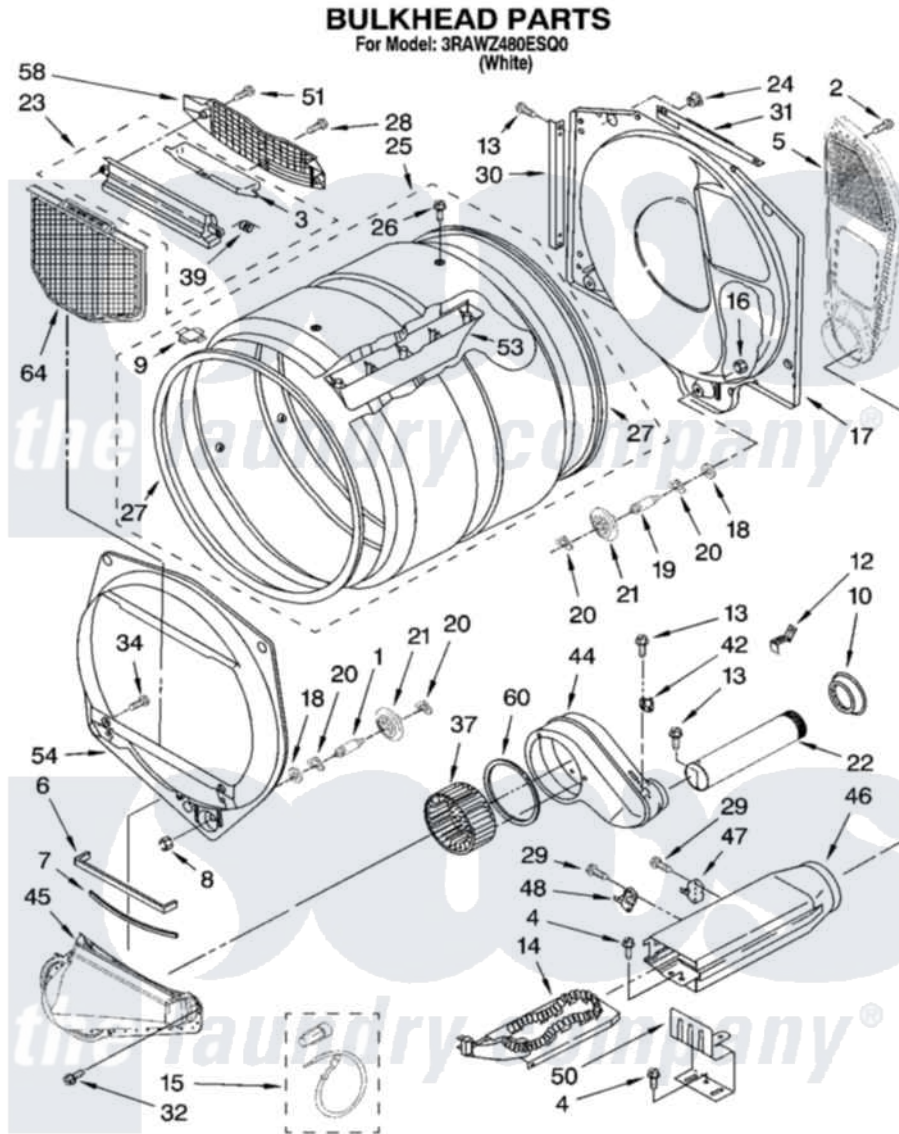

Whirlpool 3RAWZ480ESQ0 03 - BULKHEAD PARTS

W10129423

5

Whirlpool [Residential Whirlpool 3RAWZ480ESQ0 Dryer Parts](#) Parts Diagram 03 - BULKHEAD PARTS
 Click on the part number to view part

Item	Original Part Number	Replaced By	Status	Part Description
1	8575324	W10359271		Shaft, Drum Roller Threads
2	W10080700			Screw, 8-18 X 1/2
3	3394984	8563758		Door, Lint Screen
4	98139	303776		Screw
5	697354	3387911		Duct-Air
6	697813			Seal, Outlet Housing
7	697814	697813		Seal, Outlet Housing
8	W10080210			Nut, 3/8 X 16
9	8066086			Plug, Drum Hole
10	696302			Shield, Exhaust
12	8572105			Retainer, Toe Panel
13	W10080820			Screw, 8-18 X .298
14	3387749			Element, Heater
15	279457			Wire Kit, Terminal
16	W10001120	W10080190		Nut, 3/8-16
17	3387809			Bulkhead, Rear

18	W10080960		Washer, Support
19	8575325	W10359272	Shaft, Roller Drum Threads
20	690997		Washer, Thrust
21	8536973	W10314173	Support
22	W10119260		Exhaust Pipe
23	3394985	8563755	Housing, Outlet Assembly
24	8529007		Plug, Rear Bulkhead
25	8543082		Complete Drum Assembly
26	W10080190		Nut, 3/8-16
27	697694	280114	Seal
28	W10080400		Screw, 8-18 X 1/2
29	W10080280		Screw, 8-18 X 3/8
30	W10118335		Channel Bracket, Rear Bulkhead
31	W10118337		Bracket-Bulkhead Upper Mounting
32	W10080380		Screw, 10-16 X 3/4
34	W10080590		Screw, 10-16 X 1/2
37	697772		Wheel, Blower
39	3394986		Spring, Lint Screen Door
42	3387137		Thermostat, Internal-Bias
44	W10119255		Housing, Blower
45	W10119263	W10128606	Duct-Lint
46	3392537		Box, Heater
47	3977394	279769	Cutoff-Tml
48	3390291		Thermostat, High Limit 250F
50	W10119253	8066099	Bracket, Heater Box
51	W10080640		Screw, 10-16 X 1/2
53	697693	W10113136	Baffle, Drum
54	8519245	W10136455	Bulkhead
58	8299979		Grill, Outlet Screen Door
60	697770		Seal, Cover Plate Blower Housing
64	8066170	W10120998	Screen