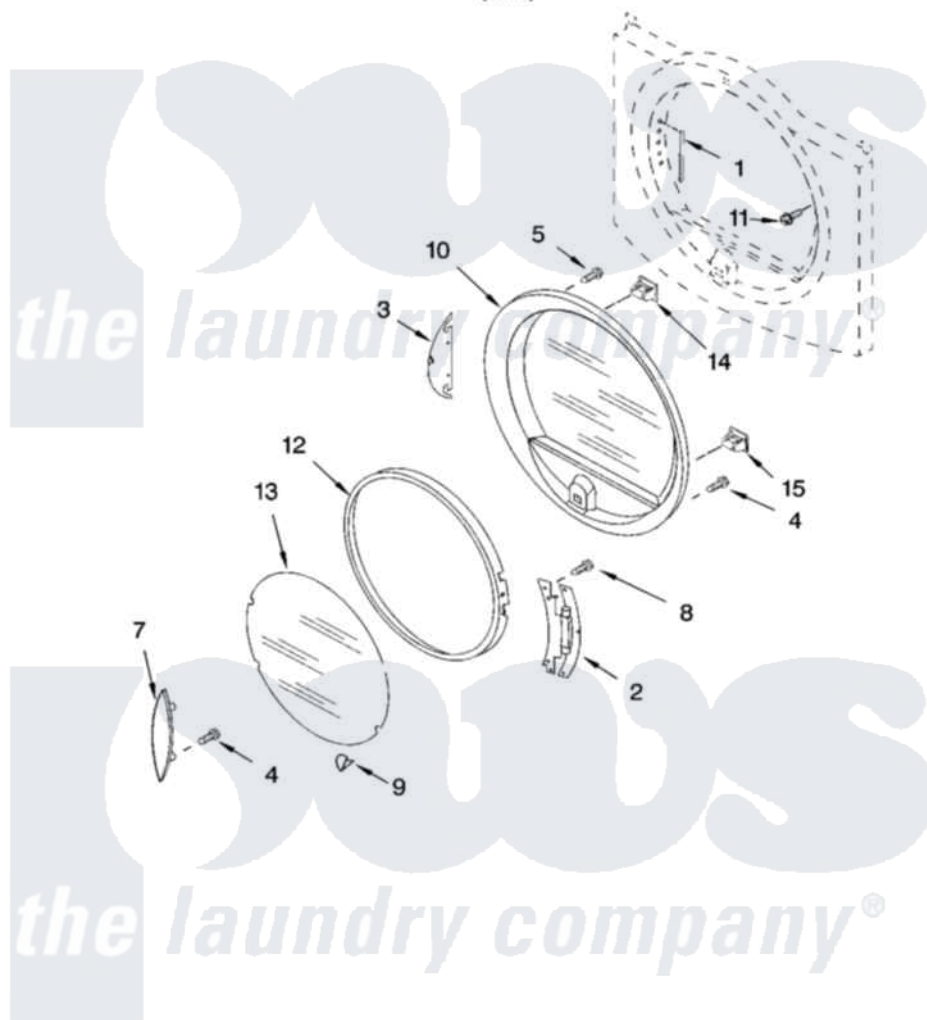

Whirlpool 3RAWZ480ESQ0 04 - DOOR PARTS, OPTIONAL PARTS (NOT INCLUDED)

DOOR PARTS
For Model: 3RAWZ480ESQ0
(White)

W10129423

7

Whirlpool [Residential Whirlpool 3RAWZ480ESQ0 Dryer Parts](#) Parts Diagram 04 - DOOR PARTS, OPTIONAL PARTS (NOT INCLUDED)

[Click on the part number to view part](#)

Item	Original Part Number	Replaced By	Status	Part Description
1	8563855			Label, Hinge Hole
2	W10111142	280201		Hinge
3	3980214			Cover, Door Hinge
4	W10080840			Screw, 8-18 X 5/8
5	342043	486146		Screw
7	8559752			Handle, Door
8	W10080770		Not Available	Screw, 1/4-20 x 1/2
9	8519374			Plug, Door Handle
10	W10118207			Door Assembly
11	355515			Screw, 8-18 X 11/16
12	3980213			Door, Outer
13	8545879	8545878		Window
14	3389441			Door Catch Assembly
15	690081	279570		Latch
	72017			Paint, Touch-Up

"	350930		Paint, Pressurized Spray B
"	350938		Paint, Pressurized Spray B
"	799344		Paint, Touch-Up)
"	BLANK	Not Available	ACCESSORY PARTS
"	8529894	346764	Kit, Hold Down