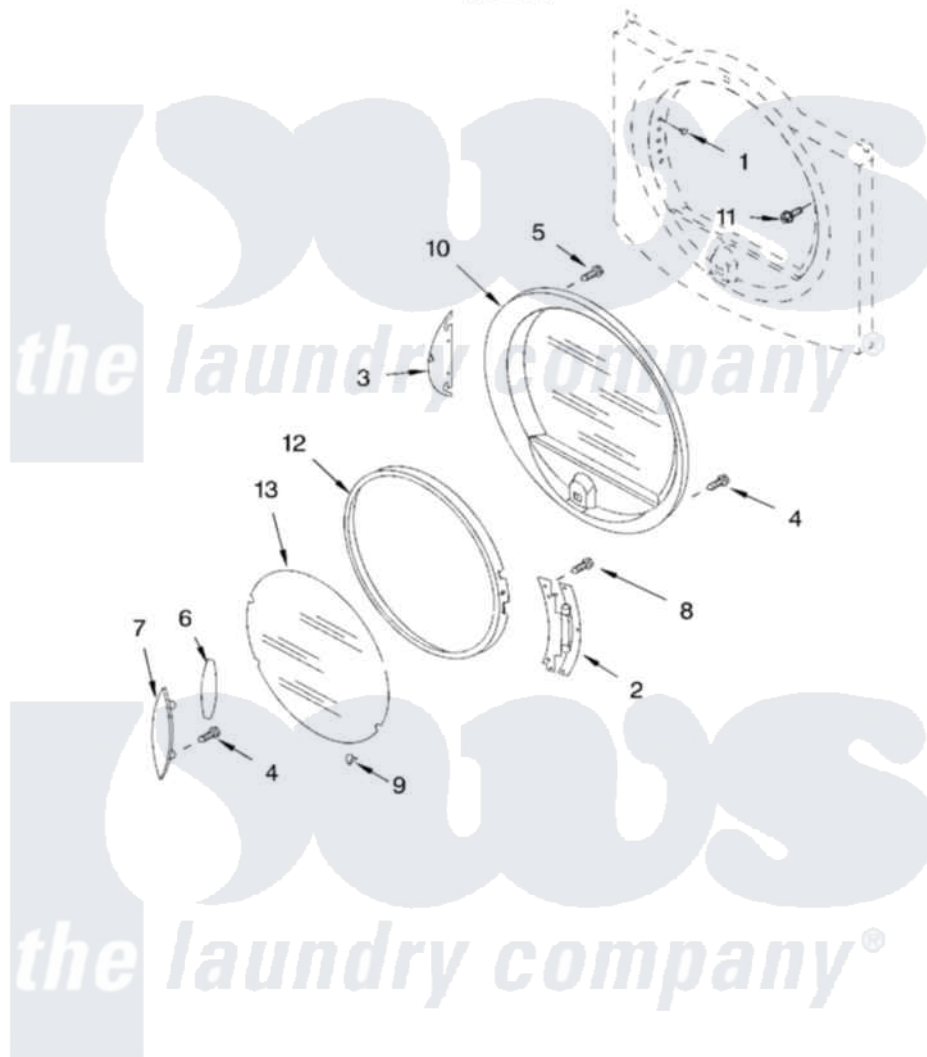

Whirlpool 3RAWZ481EML0 04 - DOOR PARTS

DOOR PARTS For Model: 3RAWZ481EML0 (Pewter)

8180078

7

Whirlpool [Residential Whirlpool 3RAWZ481EML0 Dryer Parts](#) Parts Diagram 04 - DOOR PARTS
Click on the part number to view part

Item	Original Part Number	Replaced By	Status	Part Description
1	3404417			Plug, Hole
2	8519361		Not Available	Door Hinge Assembly
3	3980214			Cover, Door Hinge
4	9742177			Screw, 8-18 X .625
5	342043	486146		Screw
6	8519336			Pad, Door Handle
7	3980212	8559752		Handle, Door
8	3400224			Screw, 1/4-20 X 3/8
9	8519374			Plug, Door Handle
10	8519309	8557500		Door Assembly
11	355515			Screw, 8-18 X 11/16
12	3980213			Door, Outer
13	8519449	8545878		Window