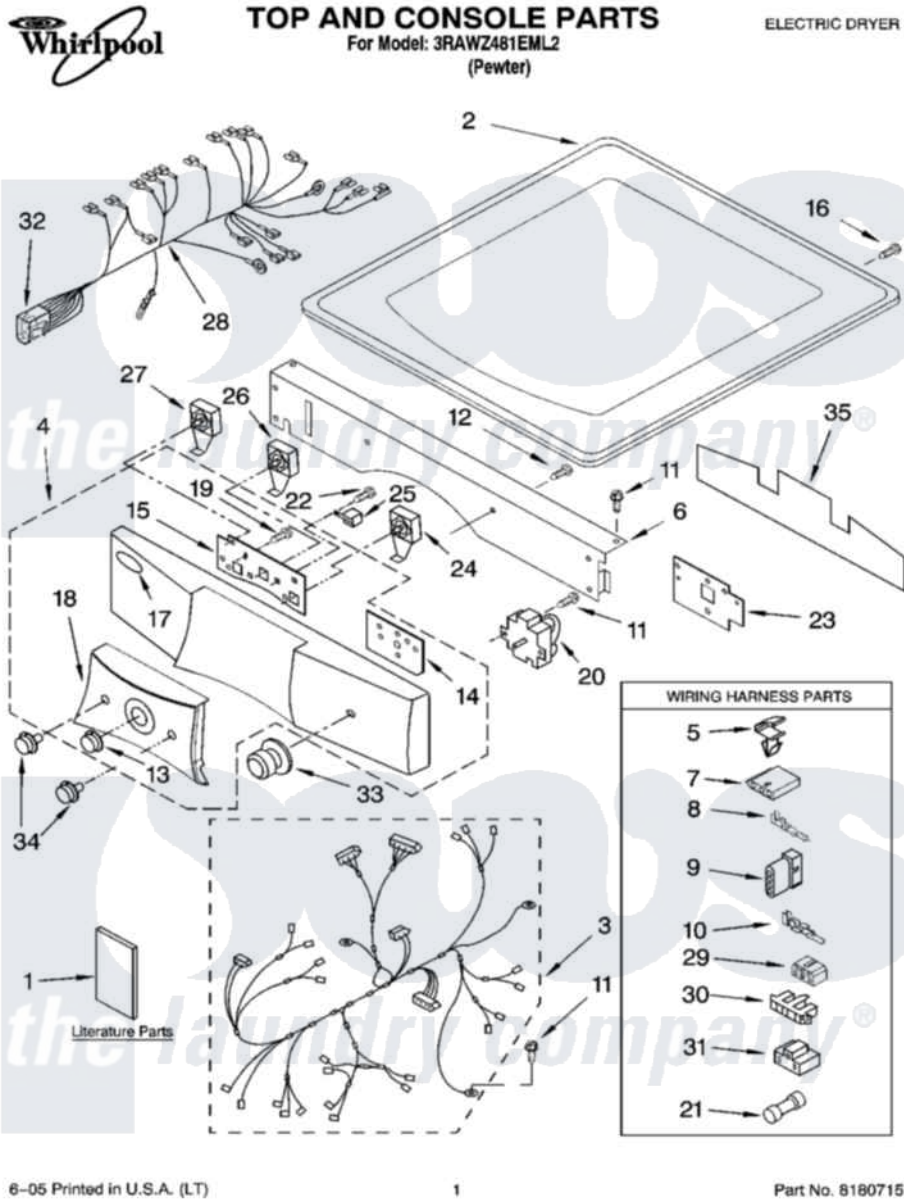

Whirlpool 3RAWZ481EML2 01 - TOP AND CONSOLE PARTS

6-05 Printed in U.S.A. (LT)

1

Part No. 8180715

Whirlpool [Residential Whirlpool 3RAWZ481EML2 Dryer Parts](#) Parts Diagram 01 - TOP AND CONSOLE PARTS
 Click on the part number to view part

Item	Original Part Number	Replaced By	Status	Part Description
1	8545902		Not Available	Label, Wiring Diagram
"	8577079		Not Available	Use & Care Guide
"	8563878		Not Available	Installation Instructions
"	8315975		Not Available	Guide, User & Installation (UK)
2	3980096	3980357		Top
3	8543289	W10110980		Harness, Main
4	3979740			Panel, Console
5	3394427			Clip-Harness
6	3980123	W10118067		Bracket, Console
7	353424			Plug, Terminal
8	94614			Terminal
9	3936144			Do-It-Yourself Repair Manuals
10	94613	596797		Terminal
11	3390647	488729		Screw
12	488886	488787		Screw
13	3980121			Button, Push-To-Start

14	3979738	W10118063	Bracket, Timer
15	3979743	W10118064	Bracket, Switch Mounting
16	8281225		Screw, 8-18 X 1/2
17	8543319		Medallion
18	3956540		Console, Center
19	3400238		Screw, 2-28 X 1/2
20	3980205	W10116280	Timer
21	3951198		Fuse
22	3390646	W10139210	Screw, 8-18 X 5/16
23	3980421		Spacer Plate
24	8316076	W10168170	Switch, Rotary
25	8522378		Mini Buzzer
26	8562100	W10112668	Switch, Push-To-Start
27	3399642	W10168169	Switch, Wrinkle Guard
28	8543291	W10110978	Harness, Console
29	3347243		Block, Disconnect
30	3397269		Connector, Timer
31	3401144		Connector
32	692997		Plug, Multi- Terminal
33	3980218	3957757	Knob, Timer Assembly
34	3980129	3957803	Knob, Control
35	3980339		Shield, Drip