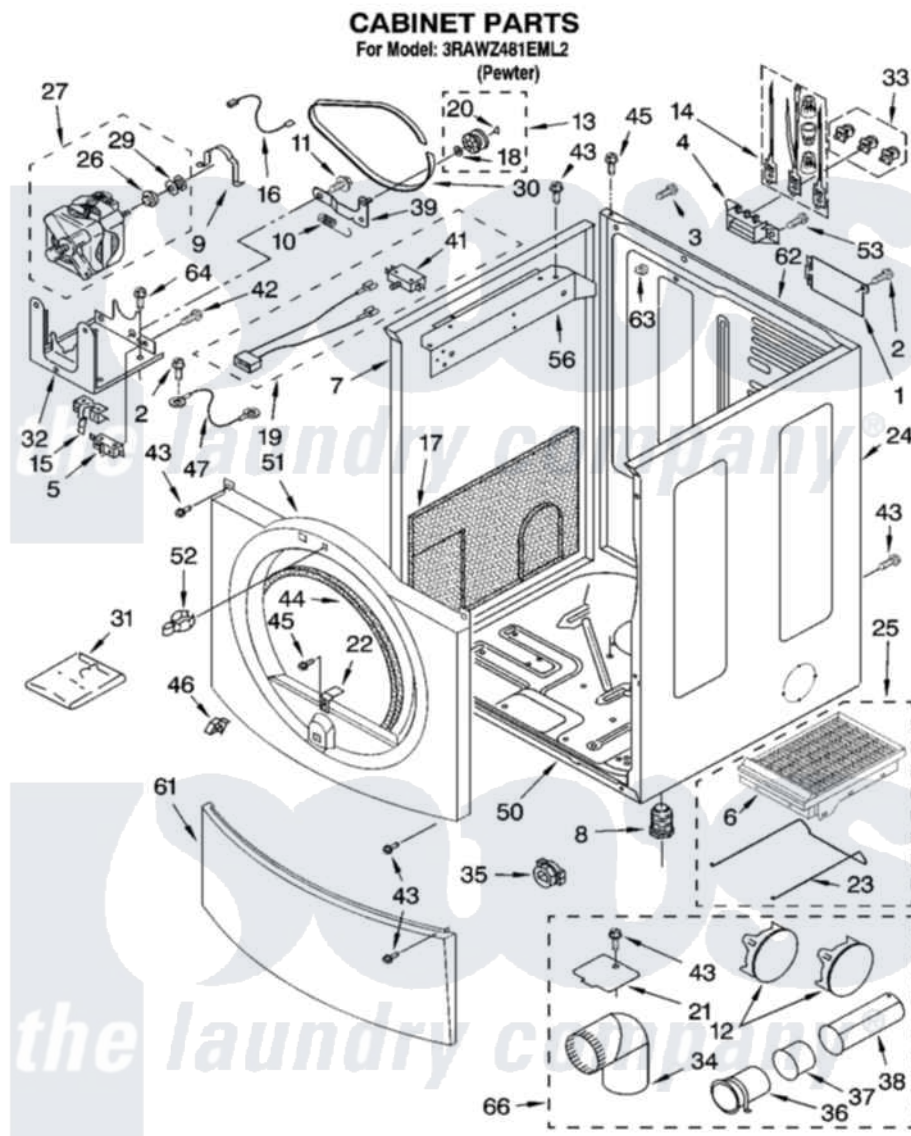

Whirlpool 3RAWZ481EML2 02 - CABINET PARTS

8180715

3

Whirlpool Residential Whirlpool 3RAWZ481EML2 Dryer Parts Parts Diagram 02 - CABINET PARTS
 Click on the part number to view part

Item	Original Part Number	Replaced By	Status	Part Description
1	8317342	W10119283		Cover, Terminal Block
2	98139	303776		Screw
3	697776	4331106		Screw, No.10-32 X 7/16
4	3397659			Block, Terminal
5	8318457			Switch, Broken Belt
6	8521947	W10139360A		Rack-Dry
7	8519216	3980358		Panel
8	3392100	49621		Feet-Leveling
"	279810			Foot-Optional
9	660658			Clamp, Motor Mounting 343481 685441
10	3387374			Spring, Idler
11	3389420			Retainer-Idler 1/4-20 X 1/16
12	3979261			Plug, Multivent
13	3388672	279640		Pulley-ldr
14	279318			Terminal Tinned And Brass Panel