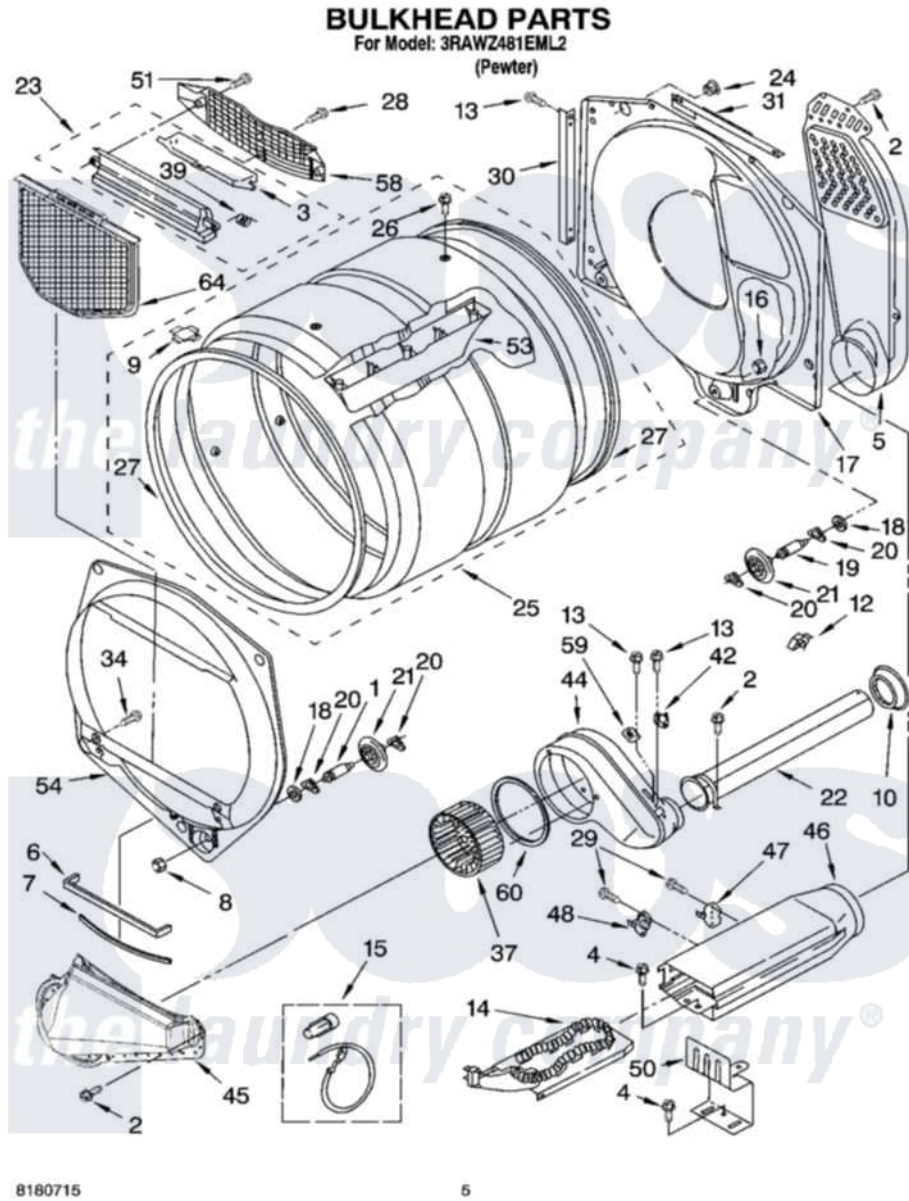

# Whirlpool 3RAWZ481EML2 03 - BULKHEAD PARTS

Whirlpool [Residential Whirlpool 3RAWZ481EML2 Dryer Parts](#) Parts Diagram 03 - BULKHEAD PARTS  
Click on the part number to view part

Item	Original Part Number	Replaced By	Status	Part Description
1	3399508	<a href="#">W10359271</a>		Shaft, Drum Roller Threads
2	3390647	<a href="#">488729</a>		Screw
3	3394984	<a href="#">8563758</a>		Door, Lint Screen
4	98139	<a href="#">303776</a>		Screw
5	697354	<a href="#">3387911</a>		Duct-Air
6	<a href="#">697813</a>			Seal, Outlet Housing
7	697814	<a href="#">697813</a>		Seal, Outlet Housing
8	<a href="#">3359452</a>			Nut, Lock
9	<a href="#">8066086</a>			Plug, Drum Hole
10	<a href="#">696302</a>			Shield, Exhaust
12	<a href="#">3388229</a>			Retainer, Toe Panel
13	3390646	<a href="#">W10139210</a>		Screw, 8-18 X 5/16
14	<a href="#">3387749</a>			Element, Heater
15	<a href="#">279457</a>			Wire Kit, Terminal
16	<a href="#">3387709</a>			Nut, 3/8-16
17	<a href="#">3387809</a>			Bulkhead, Rear