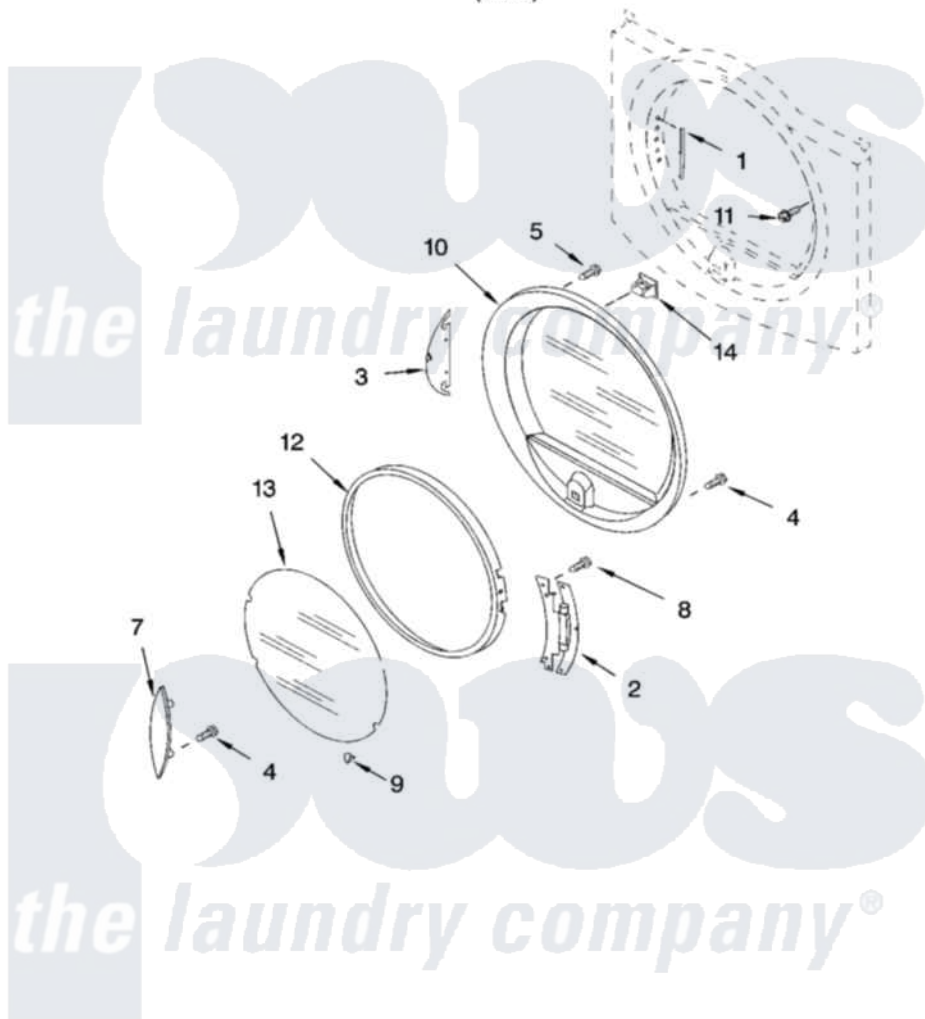

**Whirlpool 3RAWZ481EML2 04 - DOOR PARTS, OPTIONAL PARTS (NOT INCLUDED)**

**DOOR PARTS**  
For Model: 3RAWZ481EML2  
(Pewter)

8180715

7

Whirlpool [Residential Whirlpool 3RAWZ481EML2 Dryer Parts](#) Parts Diagram 04 - DOOR PARTS, OPTIONAL PARTS (NOT INCLUDED)

[Click on the part number to view part](#)

Item	Original Part Number	Replaced By	Status	Part Description
1	<a href="#">8563855</a>			Label, Hinge Hole
2	8565678	<a href="#">280201</a>		Hinge
3	<a href="#">3980214</a>			Cover, Door Hinge
4	<a href="#">9742177</a>			Screw, 8-18 X .625
5	342043	<a href="#">486146</a>		Screw
7	<a href="#">8559752</a>			Handle, Door
8	<a href="#">3400224</a>			Screw, 1/4-20 X 3/8
9	<a href="#">8519374</a>			Plug, Door Handle
10	<a href="#">8557500</a>			Door Assembly
11	<a href="#">355515</a>			Screw, 8-18 X 11/16
12	<a href="#">3980213</a>			Door, Outer
13	8545879	<a href="#">8545878</a>		Window
14	<a href="#">3389441</a>			Door Catch Assembly
	<a href="#">4396174</a>			Paint, Touch-Up
"	<a href="#">4396175</a>			Paint, Pressurized Spray