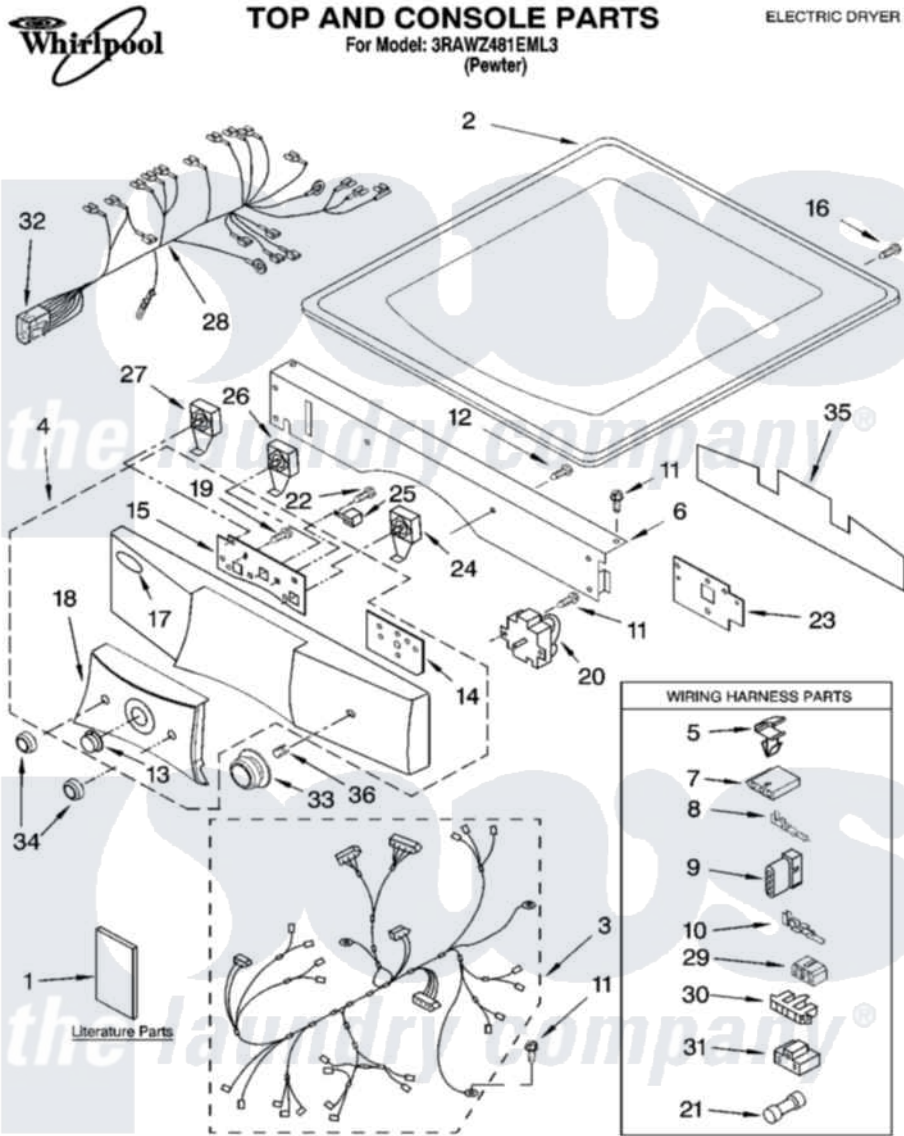

Whirlpool 3RAWZ481EML3 01 - TOP AND CONSOLE PARTS

1-07 Printed in U.S.A. (LT)

1

Part No. 8180751

Whirlpool [Residential Whirlpool 3RAWZ481EML3 Dryer Parts](#) Parts Diagram 01 - TOP AND CONSOLE PARTS
 Click on the part number to view part

Item	Original Part Number	Replaced By	Status	Part Description
1	8545902		Not Available	Label, Wiring Diagram
"	8577079		Not Available	Use & Care Guide
"	8563878		Not Available	Installation Instructions
"	8315975		Not Available	Guide, User & Installation (UK)
2	3980096	3980357		Top
3	8543289	W10110980		Harness, Main
4	3979740			Panel, Console
5	3394427			Clip-Harness
6	3980123	W10118067		Bracket, Console
7	353424			Plug, Terminal
8	94614			Terminal
9	3936144			Do-It-Yourself Repair Manuals
10	94613	596797		Terminal
11	3390647	488729		Screw
12	488886	488787		Screw
13	3980121			Button, Push-To-Start

14	3979738	W10118063	Bracket, Timer
15	3979743	W10118064	Bracket, Switch Mounting
16	8281225		Screw, 8-18 X 1/2
17	8543319		Medallion
18	3956540		Console, Center
19	3400238		Screw, 2-28 X 1/2
20	3980205	W10116280	Timer
21	3951198		Fuse
22	3390646	W10139210	Screw, 8-18 X 5/16
23	3980421		Spacer Plate
24	8316076	W10168170	Switch, Rotary
25	8522378		Mini Buzzer
26	8562100	W10112668	Switch, Push-To-Start
27	3399642	W10168169	Switch, Wrinkle Guard
28	8543291	W10110978	Harness, Console
29	3347243		Block, Disconnect
30	3397269		Connector, Timer
31	3401144		Connector
32	692997		Plug, Multi- Terminal
33	3957757		Knob, Timer Assembly
34	3957803		Knob, Control
35	3980339		Shield, Drip
36	688805		Clip, Spring Knob