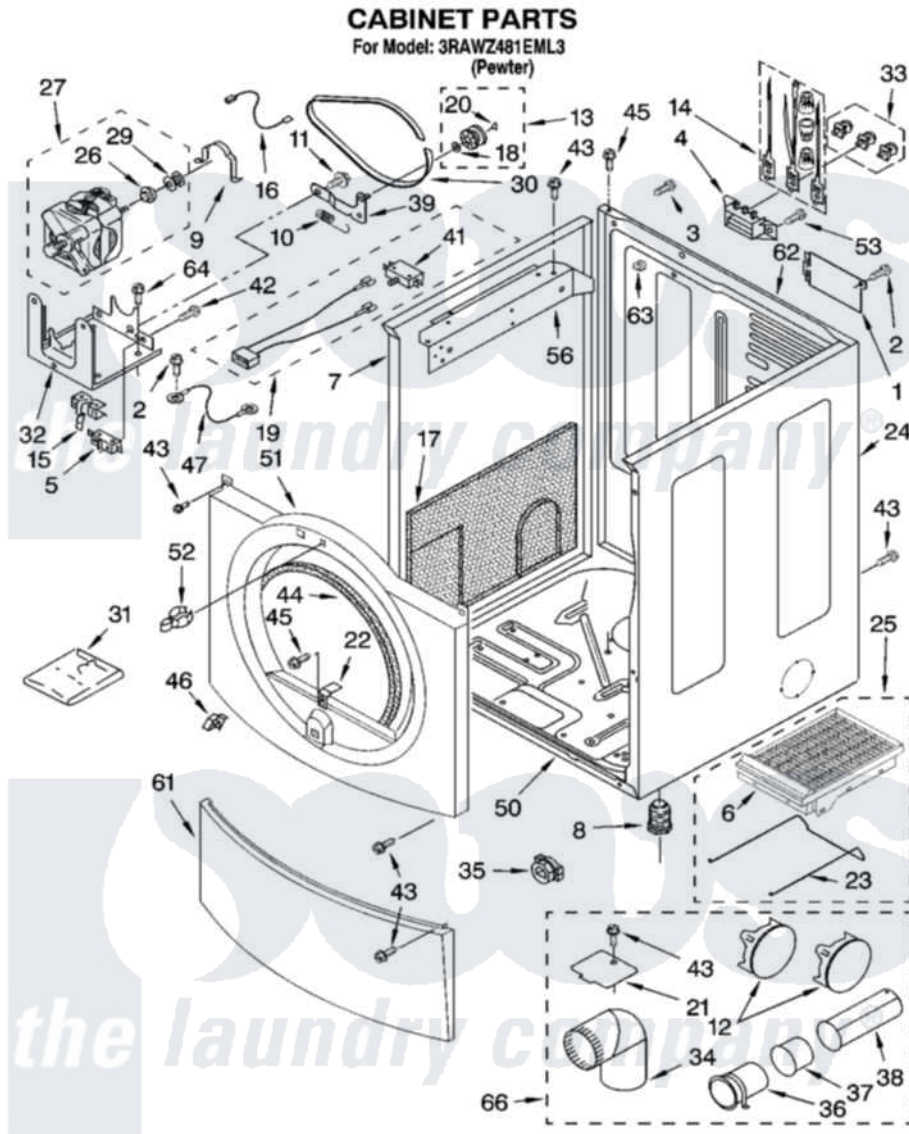

Whirlpool 3RAWZ481EML3 02 - CABINET PARTS

8180751

3

Whirlpool [Residential Whirlpool 3RAWZ481EML3 Dryer Parts](#) Parts Diagram 02 - CABINET PARTS
Click on the part number to view part

Item	Original Part Number	Replaced By	Status	Part Description
1	8317342	W10119283		Cover, Terminal Block
2	98139	303776		Screw
3	697776	4331106		Screw, No.10-32 X 7/16
4	3397659			Block, Terminal
5	8318457			Switch, Broken Belt
6	8521947	W10139360A		Rack-Dry
7	W10095470			Panel, Side
8	3392100	49621		Feet-Leveling
"	279810			Foot-Optional
9	660658			Clamp, Motor Mounting 343481 685441
10	3387374			Spring, Idler
11	3389420			Retainer-Idler 1/4-20 X 1/16
12	3979261			Plug, Multivent
13	3388672	279640		Pulley-ldr
14	279318			Terminal Tinned And Brass Panel