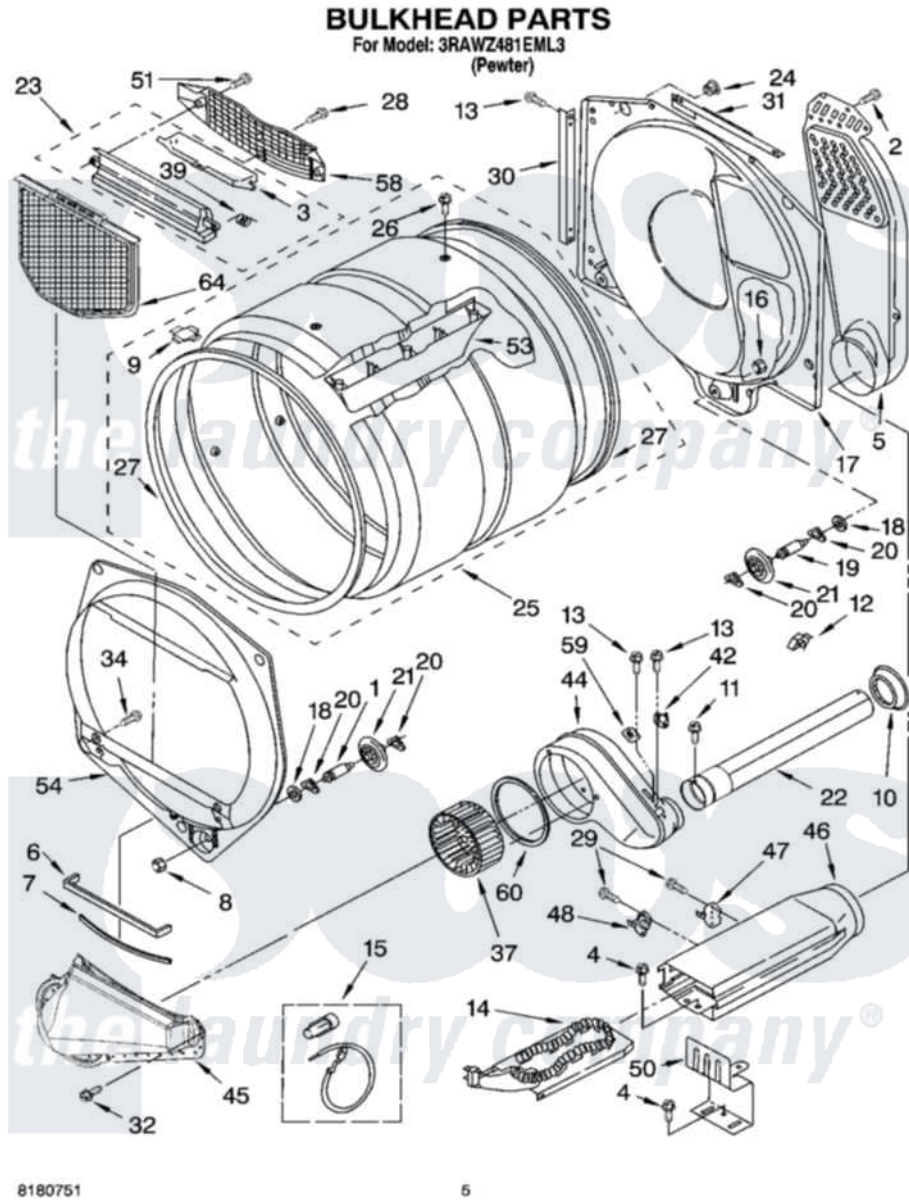

Whirlpool 3RAWZ481EML3 03 - BULKHEAD PARTS

Whirlpool [Residential Whirlpool 3RAWZ481EML3 Dryer Parts](#) Parts Diagram 03 - BULKHEAD PARTS
Click on the part number to view part

Item	Original Part Number	Replaced By	Status	Part Description
1	3399508	W10359271		Shaft, Drum Roller Threads
2	3390647	488729		Screw
3	3394984	8563758		Door, Lint Screen
4	98139	303776		Screw
5	697354	3387911		Duct-Air
6	697813			Seal, Outlet Housing
7	697814	697813		Seal, Outlet Housing
8	3359452			Nut, Lock
9	8066086			Plug, Drum Hole
10	696302			Shield, Exhaust
11	8533971	90767		Screw, 8A X 3/8 HeX Washer Head Tapping
12	3388229			Retainer, Toe Panel
13	3390646	W10139210		Screw, 8-18 X 5/16
14	3387749			Element, Heater
15	279457			Wire Kit, Terminal
16	3387709			Nut, 3/8-16

17	3387809		Bulkhead, Rear
18	3387459	W10080960	Washer, Support
19	3399509	W10359272	Shaft, Roller Drum Threads
20	690997		Washer, Thrust
21	8536973	W10314173	Support
22	8318486	279936	Kit-Exhst
23	3394985	8563755	Housing, Outlet Assembly
24	8529007		Plug, Rear Bulkhead
25	8543082		Complete Drum Assembly
26	97787	W10109200	Screw, Baffle Mounting
27	697694	280114	Seal
28	695240	488729	Screw
29	90767		Screw, 8A X 3/8 HeX Washer Head Tapping
30	8519221	W10118335	Channel Bracket, Rear Bulkhead
31	8519275	W10118337	Bracket-Bulkhead Upper Mounting
32	489463		Screw, 8-18 X 1/16
34	3357011	308685	Side Trim)
37	697772		Wheel, Blower
39	3394986		Spring, Lint Screen Door
42	3387137		Thermostat, Internal-Bias
44	8544362	W10119255	Housing, Blower
45	8066168	W10128606	Duct-Lint
46	3392537		Box, Heater
47	3977394	279769	Cutoff-Tml
48	3390291		Thermostat, High Limit 250F
50	8066099		Bracket, Heater Box
51	3387230		Screw, 10-16 X 13/16
53	697693	W10113136	Baffle, Drum
54	8519245	W10136455	Bulkhead
58	8299979		Grill, Outlet Screen Door
59	3392519		Thermal Limiter
60	697770		Seal, Cover Plate Blower Housing
64	8066170	W10120998	Screen