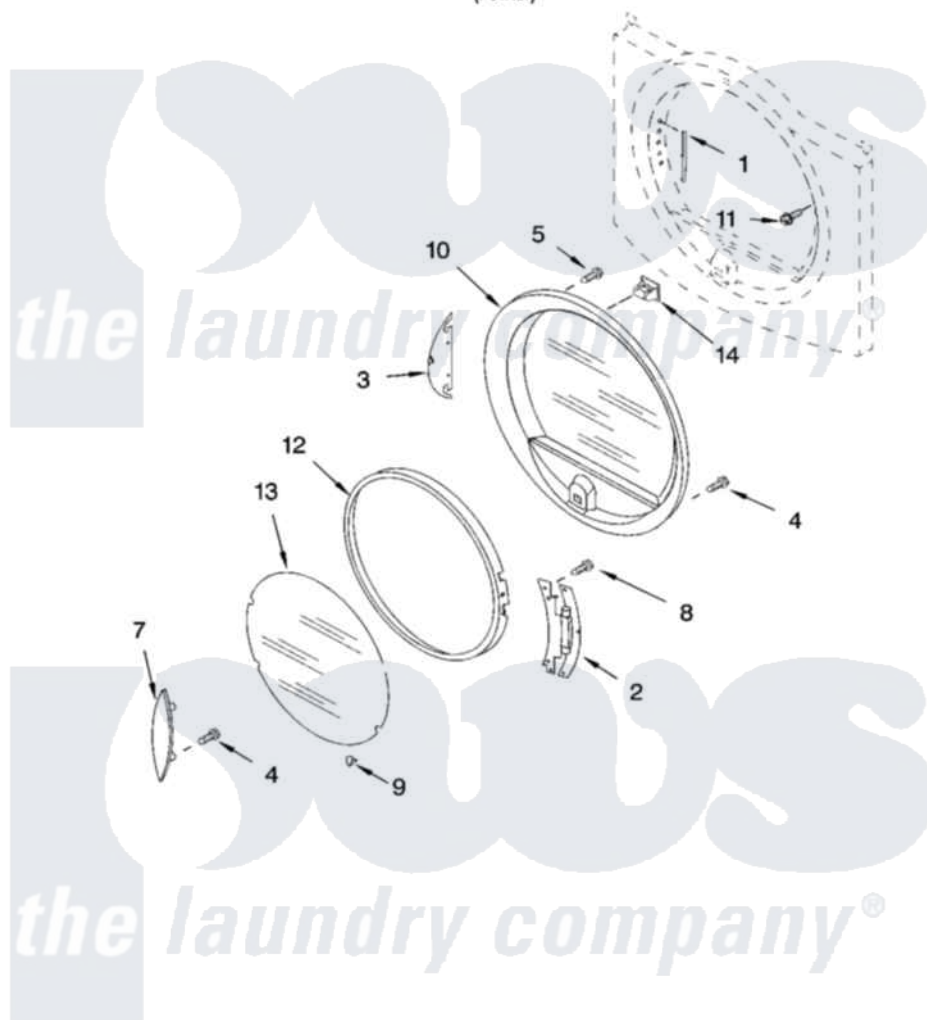

Whirlpool 3RAWZ481EML3 04 - DOOR PARTS, OPTIONAL PARTS (NOT INCLUDED)

DOOR PARTS
For Model: 3RAWZ481EML3
(Pewter)

8180751

7

Whirlpool [Residential Whirlpool 3RAWZ481EML3 Dryer Parts](#) Parts Diagram 04 - DOOR PARTS, OPTIONAL PARTS (NOT INCLUDED)

[Click on the part number to view part](#)

Item	Original Part Number	Replaced By	Status	Part Description
1	8563855			Label, Hinge Hole
2	8565678	280201		Hinge
3	3980214			Cover, Door Hinge
4	9742177			Screw, 8-18 X .625
5	342043	486146		Screw
7	8559752			Handle, Door
8	3400224			Screw, 1/4-20 X 3/8
9	8519374			Plug, Door Handle
10	8557500			Door Assembly
11	355515			Screw, 8-18 X 11/16
12	3980213			Door, Outer
13	8545879	8545878		Window
14	3389441			Door Catch Assembly
	4396174			Paint, Touch-Up
"	4396175			Paint, Pressurized Spray