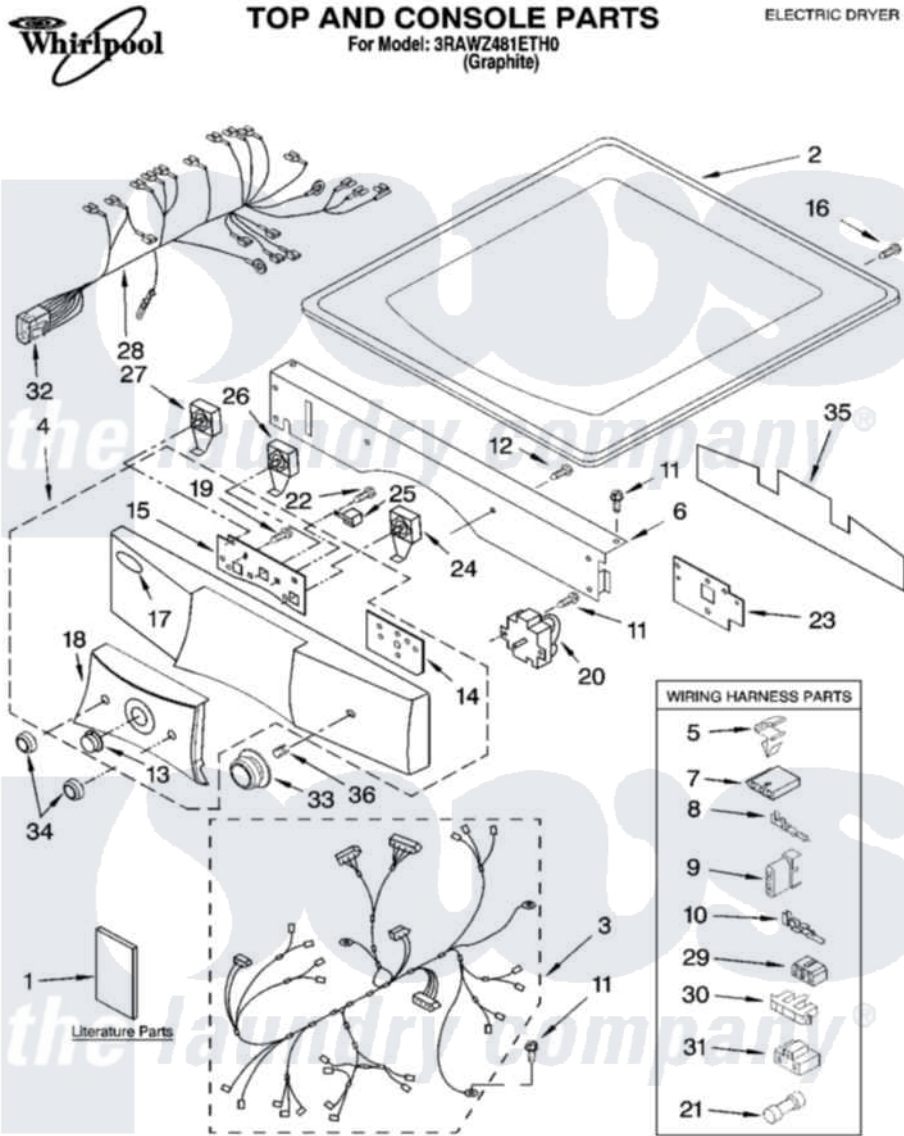

Whirlpool 3RAWZ481ETH0 01 - TOP AND CONSOLE PARTS

5-07 Printed in U.S.A. (LT)

1

Part No. W10129603 Rev. A

Whirlpool [Residential Whirlpool 3RAWZ481ETH0 Dryer Parts](#) Parts Diagram 01 - TOP AND CONSOLE PARTS
 Click on the part number to view part

Item	Original Part Number	Replaced By	Status	Part Description
1	8545902		Not Available	Label, Wiring Diagram
"	W10127718		Not Available	Use & Care Guide
"	8563878		Not Available	Installation Instructions
"	W10131548		Not Available	Guide, User & Installation (UK)
2	8519253	W10192481		Top
3	W10110980			Harness, Main
4	W10118949			Panel, Console
5	3394427			Clip-Harness
6	W10118067			Bracket, Console
7	353424			Plug, Terminal
8	94614			Terminal
9	3936144			Do-It-Yourself Repair Manuals
10	94613	596797		Terminal
11	W10080700			Screw, 8-18 X 1/2
12	488886	488787		Screw
13	W10129617			Button, Push-To-Start

14	W10118063		Bracket, Timer
15	W10118064		Bracket, Switch Mounting
16	W10080930		Screw, 8-18 X 1/2
17	W10117943	8303811	Badge, Assembly
18	W10129618		Console, Center
19	3400238		Screw, 2-28 X 1/2
20	W10116280		Timer
21	W10111181		Fuse
22	W10080820		Screw, 8-18 X .298
23	3980421		Spacer Plate
24	8316076	W10168170	Switch, Rotary
25	8522378		Mini Buzzer
26	W10112668		Switch, Push-To-Start
27	3399642	W10168169	Switch, Wrinkle Guard
28	W10110978		Harness, Console
29	3347243		Block, Disconnect
30	3397269		Connector, Timer
31	3401144		Connector
32	692997		Plug, Multi- Terminal
33	W10129615		Knob, Timer Assembly
34	W10129614		Knob, Control
35	3980339		Shield, Drip
36	688805		Clip, Spring Knob