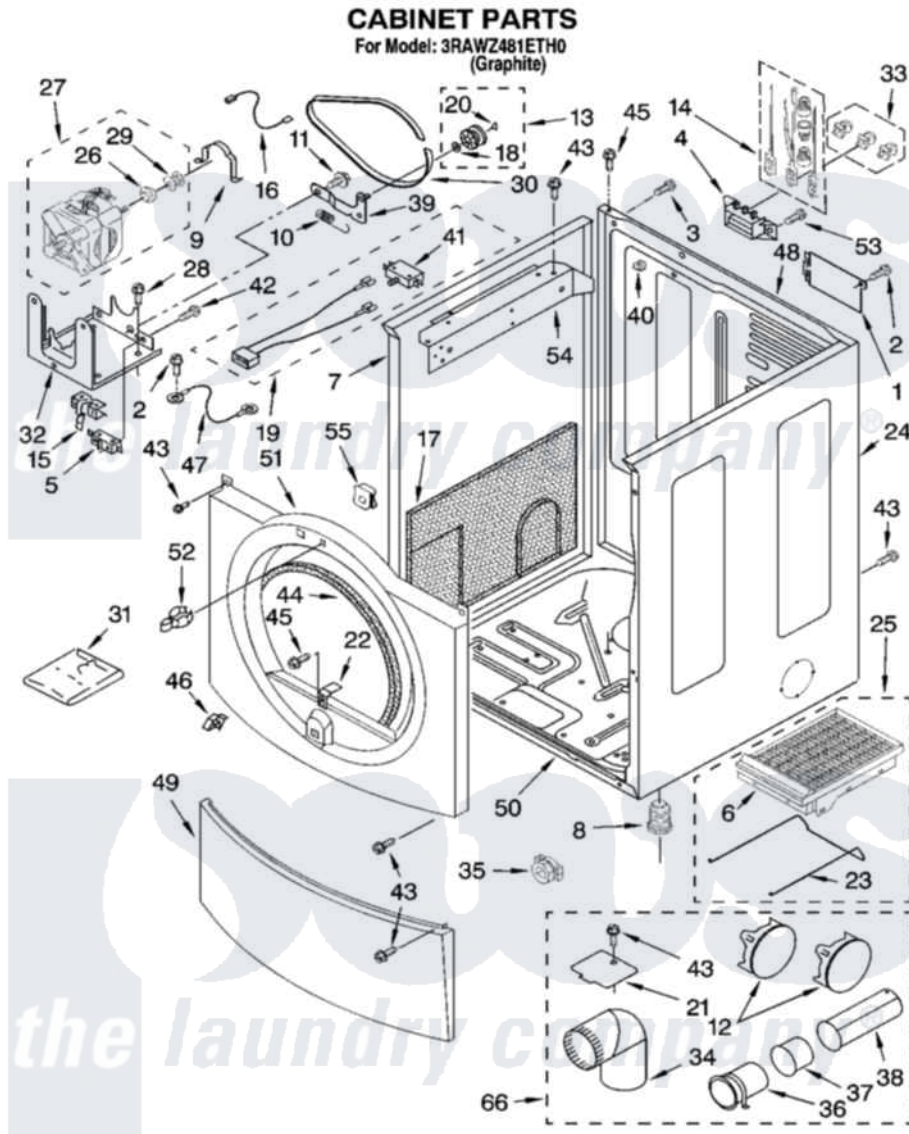

# Whirlpool 3RAWZ481ETH0 02 - CABINET PARTS

W10129603

3

Whirlpool Residential Whirlpool 3RAWZ481ETH0 Dryer Parts Parts Diagram 02 - CABINET PARTS  
Click on the part number to view part

Item	Original Part Number	Replaced By	Status	Part Description
1	<a href="#">W10119283</a>			Cover, Terminal Block
2	<a href="#">W10130935</a>			Screw, 8-32 X 5/16
3	<a href="#">W10080550</a>			Screw, 10-32 X 5/8
4	<a href="#">3397659</a>			Block, Terminal
5	<a href="#">8318457</a>			Switch, Broken Belt
6	8521947	<a href="#">W10139360A</a>		Rack-Dry
7	8578439	<a href="#">W10117274</a>		Panel
8	3392100	<a href="#">49621</a>		Feet-Leveling
"	<a href="#">279810</a>			Foot-Optional
9	<a href="#">660658</a>			Clamp, Motor Mounting 343481 685441
10	<a href="#">3387374</a>			Spring, Idler
11	<a href="#">W10080670</a>			Retainer, Idler
12	<a href="#">3979261</a>			Plug, Multivent
13	3388672	<a href="#">279640</a>		Pulley-ldr
14	<a href="#">279318</a>			Terminal Tinned And Brass Panel