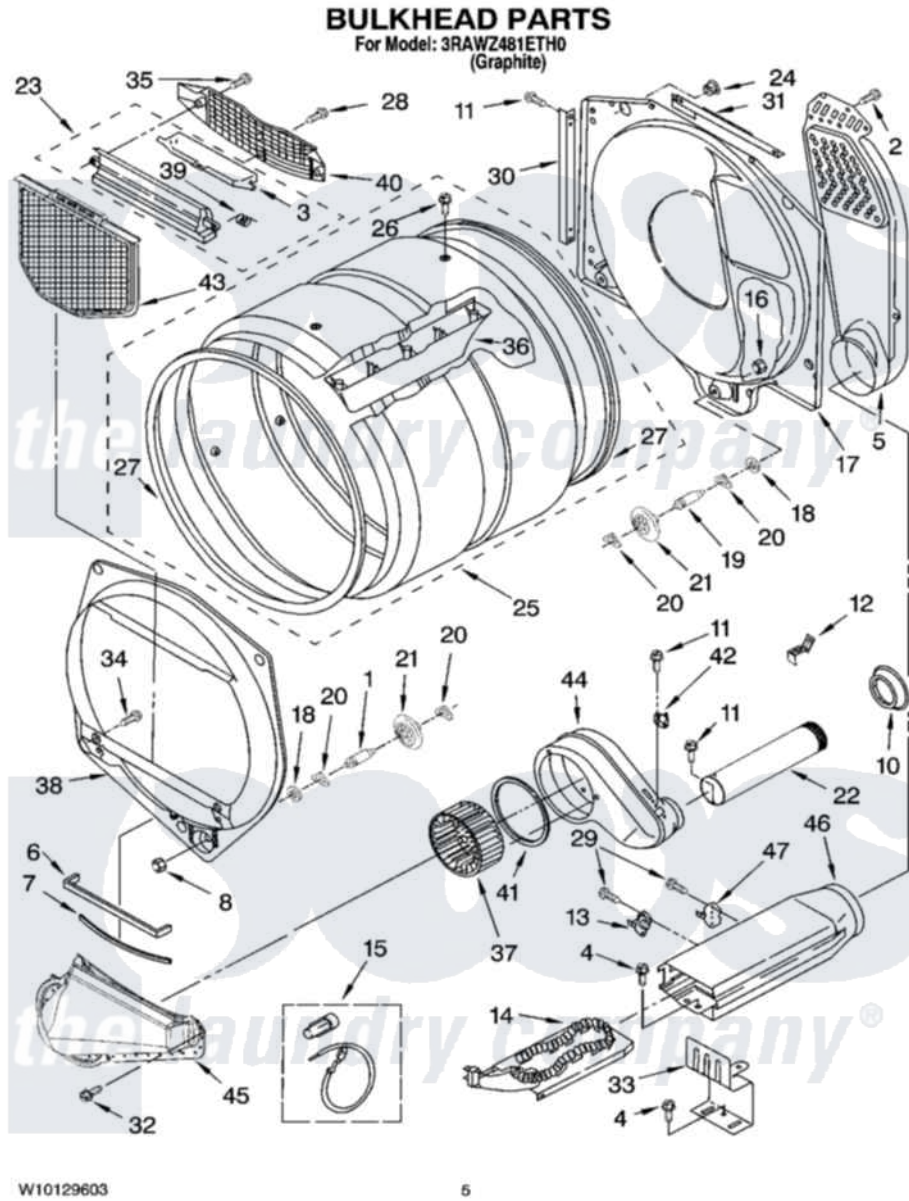

Whirlpool 3RAWZ481ETH0 03 - BULKHEAD PARTS

Whirlpool [Residential Whirlpool 3RAWZ481ETH0 Dryer Parts](#) Parts Diagram 03 - BULKHEAD PARTS
Click on the part number to view part

| Item | Original Part Number | Replaced By | Status | Part Description |
|------|---------------------------|---------------------------|--------|-----------------------------|
| 1 | 8575324 | W10359271 | | Shaft, Drum Roller Threads |
| 2 | W10080700 | | | Screw, 8-18 X 1/2 |
| 3 | 3394984 | 8563758 | | Door, Lint Screen |
| 4 | W10130935 | | | Screw, 8-32 X 5/16 |
| 5 | 697354 | 3387911 | | Duct-Air |
| 6 | 697813 | | | Seal, Outlet Housing |
| 7 | 697814 | 697813 | | Seal, Outlet Housing |
| 8 | W10080210 | | | Nut, 3/8 X 16 |
| 10 | 696302 | | | Shield, Exhaust |
| 11 | W10080820 | | | Screw, 8-18 X .298 |
| 12 | 8572105 | | | Retainer, Toe Panel |
| 13 | 3390291 | | | Thermostat, High Limit 250F |
| 14 | 3387749 | | | Element, Heater |
| 15 | 279457 | | | Wire Kit, Terminal |
| 16 | W10080190 | | | Nut, 3/8-16 |
| 17 | 3387809 | | | Bulkhead, Rear |