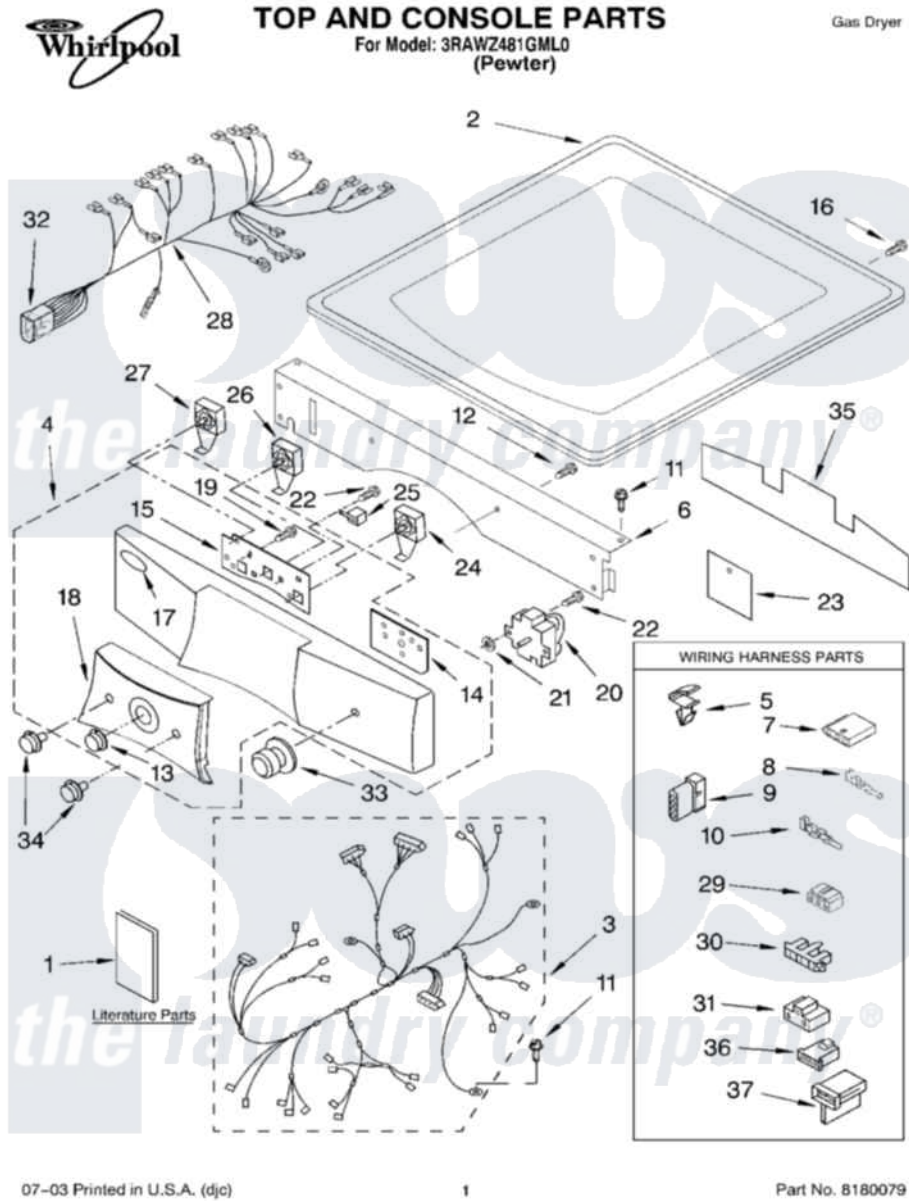

# Whirlpool 3RAWZ481GML0 01 - TOP AND CONSOLE PARTS

Whirlpool Residential Whirlpool 3RAWZ481GML0 Dryer Parts Parts Diagram 01 - TOP AND CONSOLE PARTS  
 Click on the part number to view part

Item	Original Part Number	Replaced By	Status	Part Description
1	LIT8545902		Not Available	Literature Parts (Label, Wiring Diagram)
"	LIT8543078		Not Available	Literature Parts (Use & Care Guide)
"	LIT8543079		Not Available	Literature Parts (Installation Instructions)
"	LIT8315975		Not Available	Literature Parts (Guide, User & Installation (UK))
2	3980096	<a href="#">3980357</a>		Top
3	<a href="#">8543290</a>			Harness, Main
4	<a href="#">3979741</a>			Panel, Console
5	<a href="#">3394427</a>			Clip-Harness
6	3980123	<a href="#">W10118067</a>		Bracket, Console
7	<a href="#">353424</a>			Plug, Terminal
8	<a href="#">94614</a>			Terminal
9	<a href="#">3936144</a>			Do-It-Yourself Repair Manuals
10	94613	<a href="#">596797</a>		Terminal
11	3390647	<a href="#">488729</a>		Screw