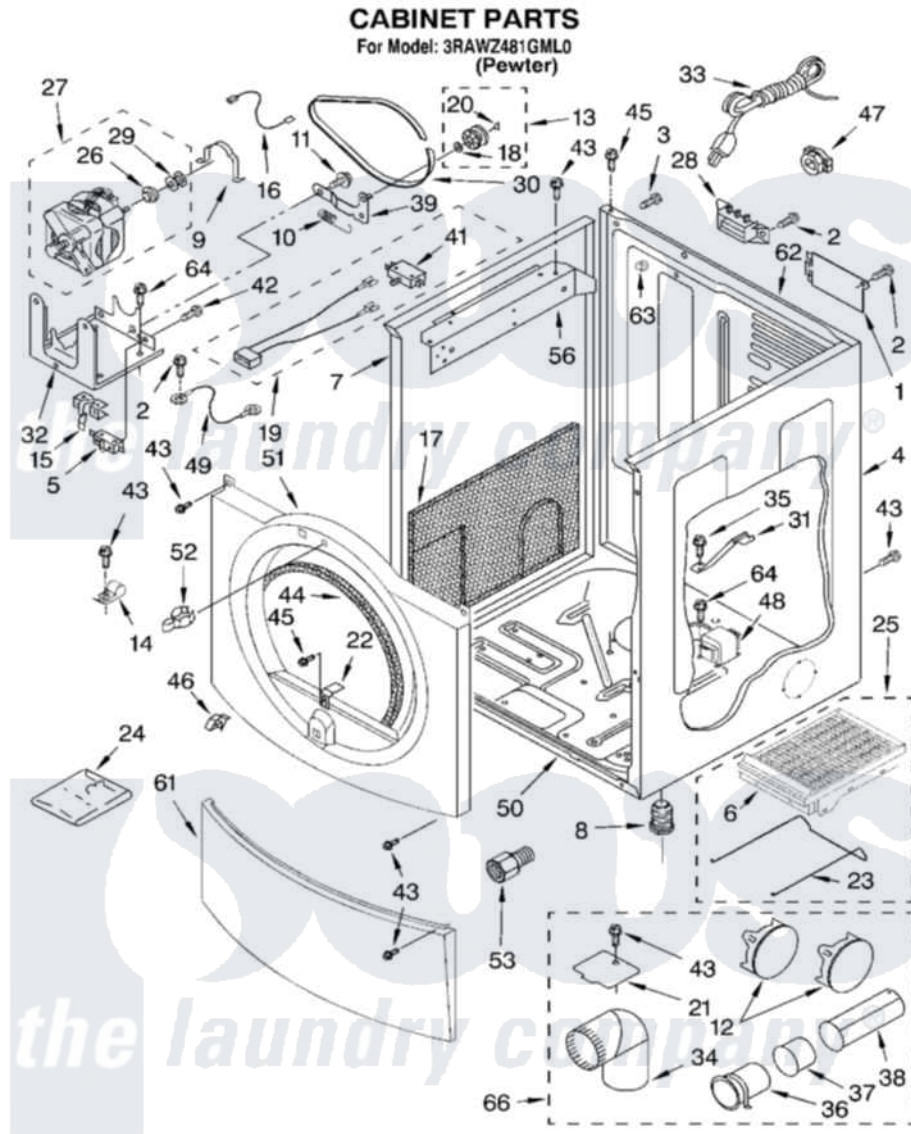

# Whirlpool 3RAWZ481GML0 02 - CABINET PARTS

8180079

3

Whirlpool [Residential Whirlpool 3RAWZ481GML0 Dryer Parts](#) Parts Diagram 02 - CABINET PARTS  
Click on the part number to view part

Item	Original Part Number	Replaced By	Status	Part Description
1	8317342	<a href="#">W10119283</a>		Cover, Terminal Block
2	98139	<a href="#">303776</a>		Screw
3	697776	<a href="#">4331106</a>		Screw, No.10-32 X 7/16
4	8519217	<a href="#">3980359</a>		Panel
5	<a href="#">8318457</a>			Switch, Broken Belt
6	8521947	<a href="#">W10139360A</a>		Rack-Dry
7	8519216	<a href="#">3980358</a>		Panel
8	3392100	<a href="#">49621</a>		Feet-Leveling
"	<a href="#">279810</a>			Foot-Optional
9	<a href="#">660658</a>			Clamp, Motor Mounting 343481 685441
10	<a href="#">3387374</a>			Spring, Idler
11	<a href="#">3389420</a>			Retainer-Idler 1/4-20 X 1/16
12	<a href="#">3979261</a>			Plug, Multivent
13	3388672	<a href="#">279640</a>		Pulley-ldr
14	<a href="#">3978776</a>			Bracket, Gas Pipe Switch
15	<a href="#">8066120</a>			Lever, Door Switch