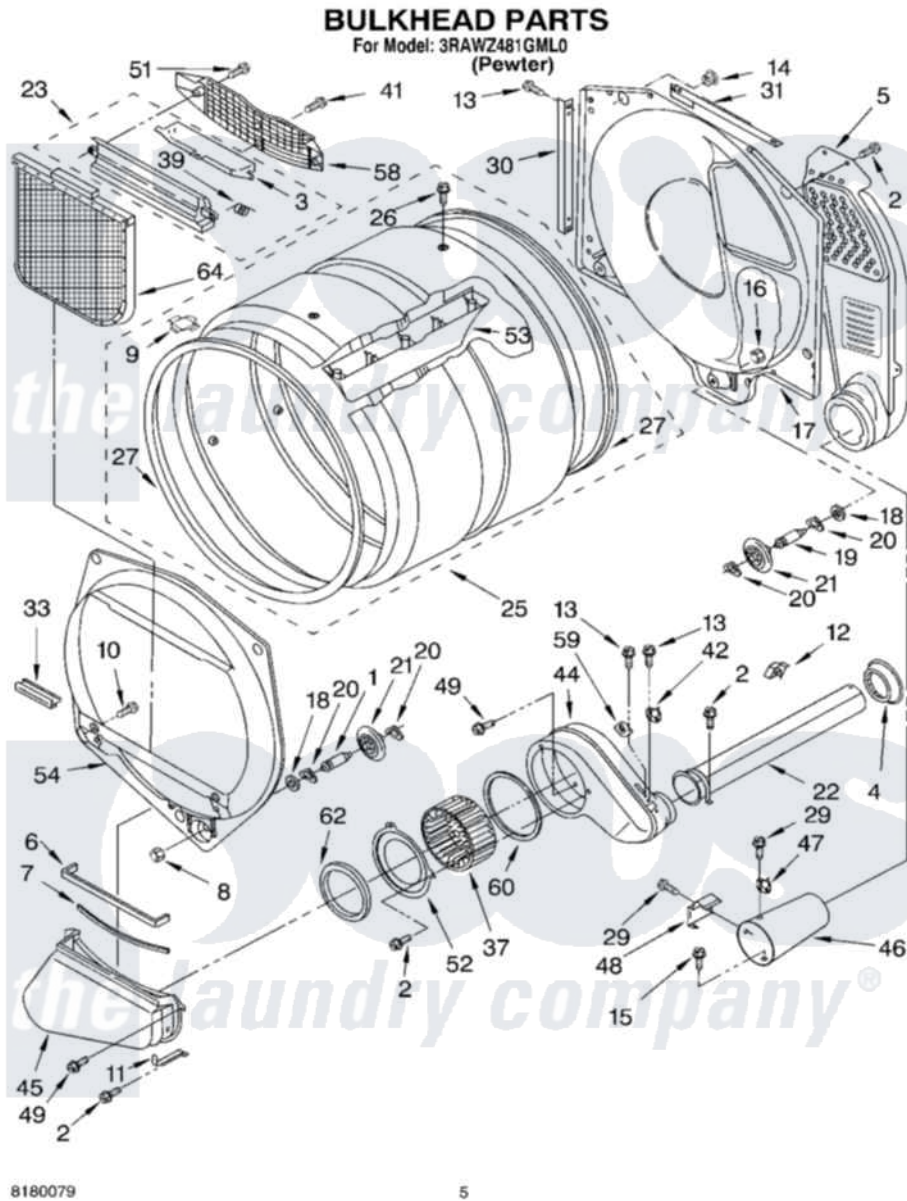

Whirlpool 3RAWZ481GML0 03 - BULKHEAD PARTS OPTIONAL PARTS (NOT INCLUDED)

Whirlpool Residential Whirlpool 3RAWZ481GML0 Dryer Parts Parts Diagram 03 - BULKHEAD PARTS OPTIONAL PARTS (NOT INCLUDED)
Click on the part number to view part

Item	Original Part Number	Replaced By	Status	Part Description
1	3399508	W10359271		Shaft, Drum Roller Threads
2	3390647	488729		Screw
3	3394984	8563758		Door, Lint Screen
4	696302			Shield, Exhaust
5	3394346			Air Duct Assembly
6	697813			Seal, Outlet Housing
7	697814	697813		Seal, Outlet Housing
8	3359452			Nut, Lock
9	8066086			Plug, Drum Hole
10	3357011	308685		Side Trim)
11	8529005		Not Available	Bracket, Lint Duct
12	3388229			Retainer, Toe Panel
13	3390646	W10139210		Screw, 8-18 X 5/16
14	8529007			Plug, Rear Bulkhead
15	693995			Screw, Hex Head