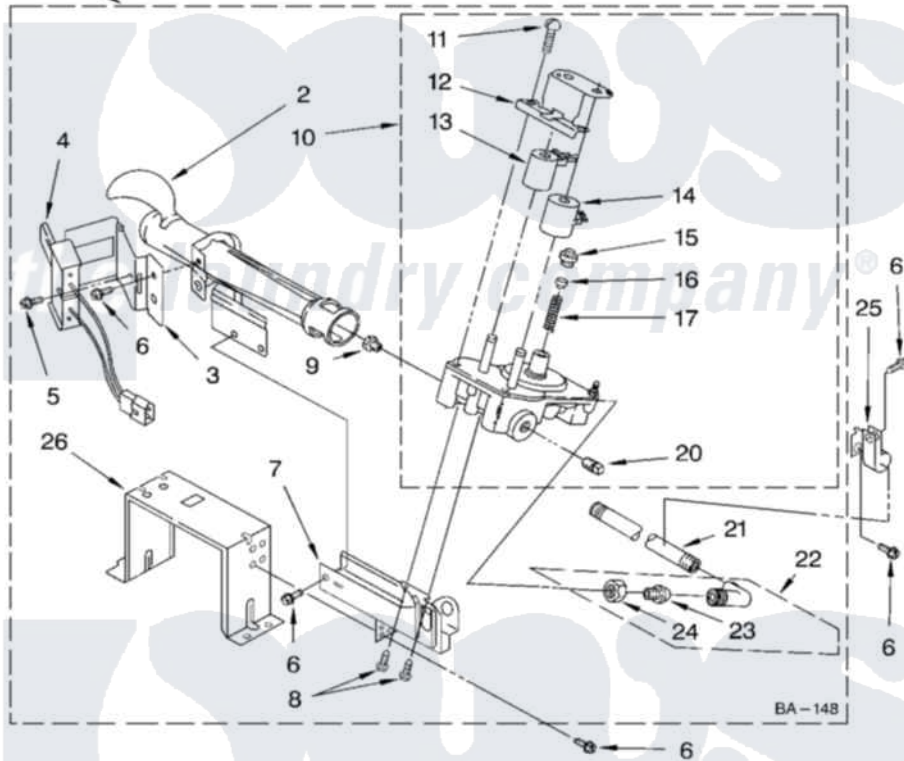

# Whirlpool 3RAWZ481GML0 04 - 3402853 BURNER ASSEMBLY

## 3402853 BURNER ASSEMBLY

For Model: 3RAWZ481GML0  
(Pewter)

USE WITH TYPE 1 – NATURAL, TYPE 2 – MIXED, TYPE 3 – MANUFACTURED  
AND TYPE 4 – LIQUEFIED PROPANE AND BUTANE GASES

8180079

7

Whirlpool [Residential Whirlpool 3RAWZ481GML0 Dryer Parts](#) Parts Diagram 04 - 3402853 BURNER ASSEMBLY  
Click on the part number to view part

Item	Original Part Number	Replaced By	Status	Part Description
1	<a href="#">3402853</a>			Burner Assembly 50 Hz
2	688617	<a href="#">693140</a>		Burner
3	<a href="#">694298</a>			Bracket, Ignitor
4	686590	<a href="#">279311</a>		Ignitor
5	<a href="#">3393909</a>			Screw, 8-32 X 7/8
6	<a href="#">3351614</a>			Screw, Gearcase Cover Mounting
7	3389871		Not Available	Base, Burner
8	<a href="#">3387057</a>			Screw, 10-16 X 1/2 Orifice, Burner
9	<a href="#">234660</a>			Orifice, Burner Type 1
"	299372		Not Available	Orifice, Burner (Butane)
10	<a href="#">8281918</a>			Valve, Gas 60 Hz
11	<a href="#">694421</a>			Screw, Bracket Mounting
12	<a href="#">694538</a>			Bracket, Shunt
13	695297	<a href="#">307930</a>		Coil, Secondary
14	695298	<a href="#">Y307931</a>		Coil, Holding And Booster

15	<a href="#">694424</a>		Leak, Limiter
16	<a href="#">694423</a>		Screw, Regulator Adjustment
17	<a href="#">694422</a>		Spring, Regulator
20	239822	<a href="#">W10295523</a>	Plug, Pipe
21	3387224	Not Available	Pipe, Gas Supply
22	<a href="#">3406051</a>		Elbow Union Assembly
23	<a href="#">3393767</a>		Pipe, Tail
24	<a href="#">233076</a>		Nut, Compression
25	<a href="#">3387561</a>		Clamp-Pipe
26	<a href="#">3389889</a>		Bracket, Support
"	N/A	Not Available	FOLLOWING PARTS NOT ILLUSTRATED
"	279918	<a href="#">279918A</a>	LP Gas Con