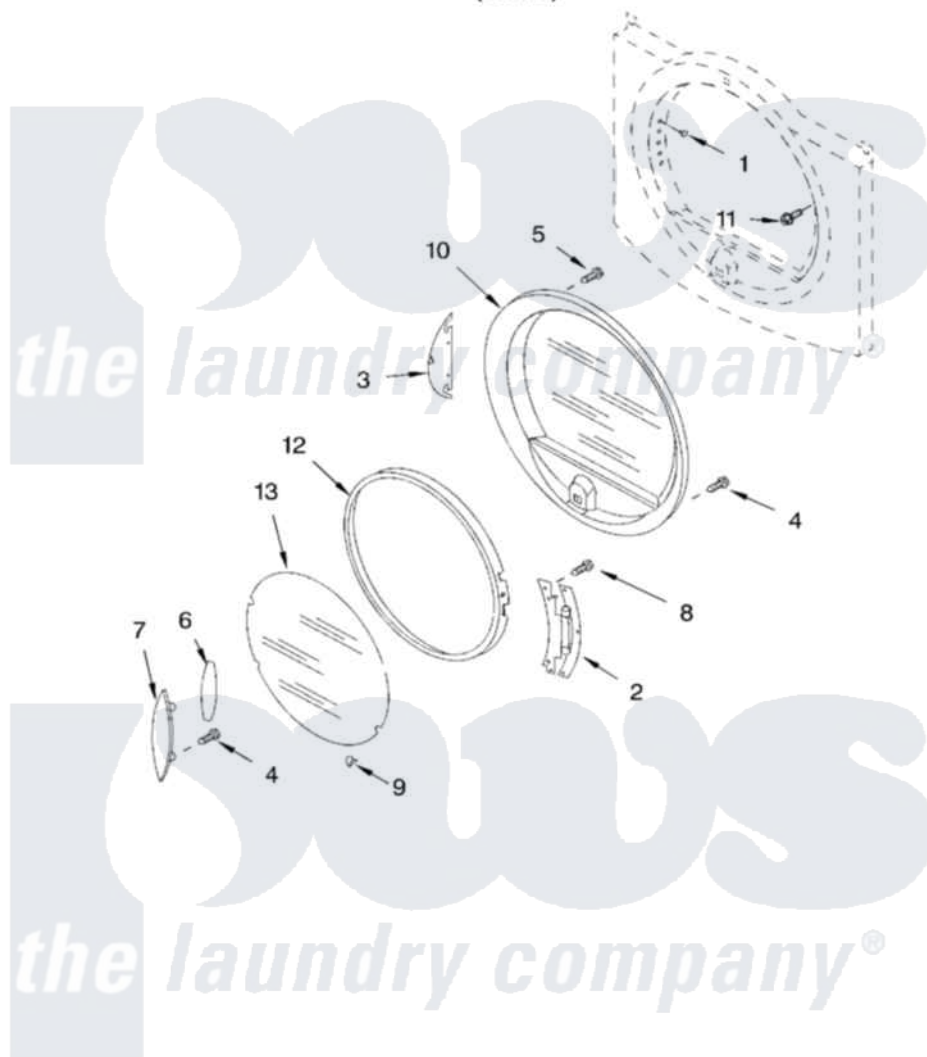

Whirlpool 3RAWZ481GML0 05 - DOOR PARTS

DOOR PARTS For Model: 3RAWZ481GML0 (Pewter)

8180079

9

Whirlpool [Residential Whirlpool 3RAWZ481GML0 Dryer Parts](#) Parts Diagram 05 - DOOR PARTS
Click on the part number to view part

Item	Original Part Number	Replaced By	Status	Part Description
1	3404417			Plug, Hole
2	8519361		Not Available	Door Hinge Assembly
3	3980214			Cover, Door Hinge
4	9742177			Screw, 8-18 X .625
5	342043	486146		Screw
6	8519336			Pad, Door Handle
7	3980212	8559752		Handle, Door
8	3400224			Screw, 1/4-20 X 3/8
9	8519374			Plug, Door Handle
10	8519309	8557500		Door Assembly
11	355515			Screw, 8-18 X 11/16
12	3980213			Door, Outer
13	8519449	8545878		Window