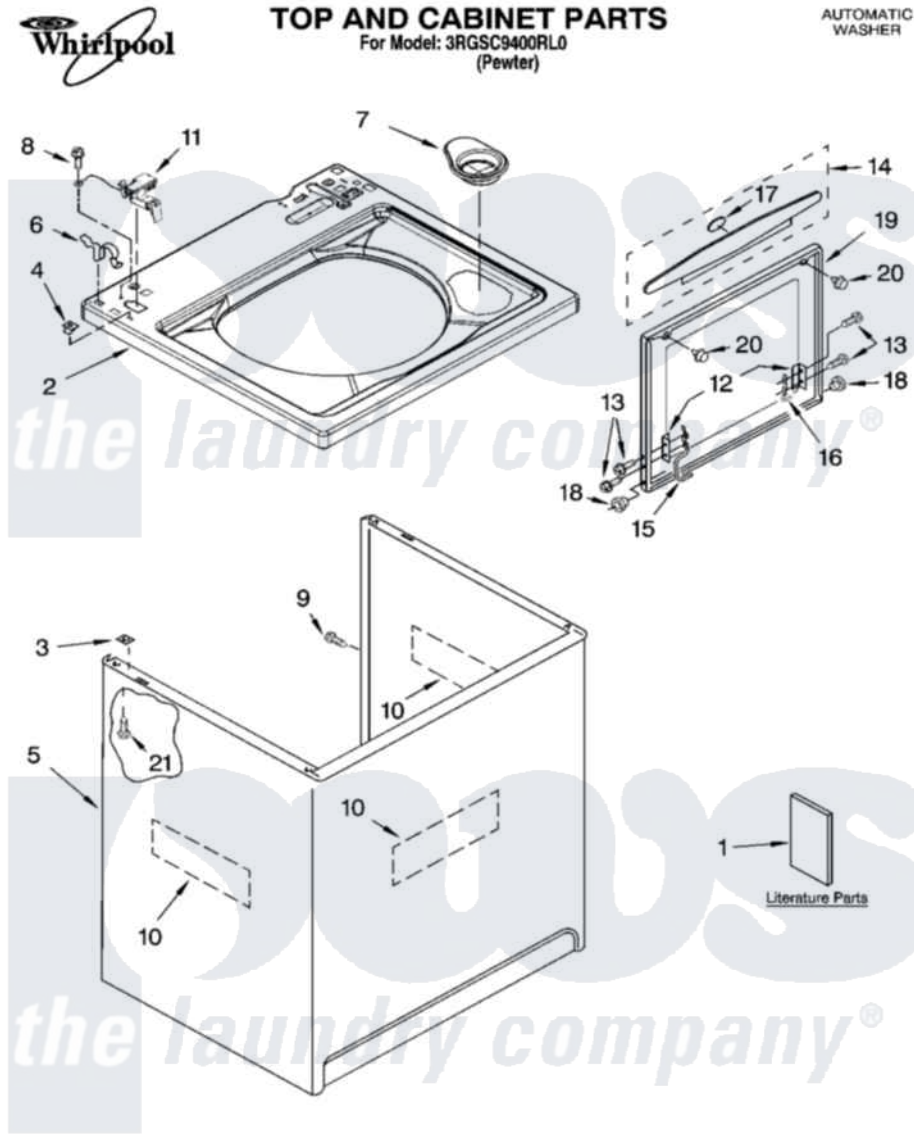

Whirlpool 3RGSC9400RL0 01 - TOP AND CABINET PARTS

12-05 Litho in U.S.A. (dtd)

1

Part No. 6180799

Whirlpool [Residential Whirlpool 3RGSC9400RL0 Washer Parts](#) Parts Diagram 01 - TOP AND CABINET PARTS
 Click on the part number to view part

Item	Original Part Number	Replaced By	Status	Part Description
1	8318424		Not Available	Installation Instructions
"	8315977		Not Available	Use & Care Guide
"	3954736		Not Available	Wiring Diagram
"	8315975		Not Available	Guide, User & Installation (UK)
2	3957075			Top
3	62750			Spacer, Cabinet To Top (4)
4	357213			Nut, Push-In
5	3956112			Cabinet
6	62780			Clip, Top And Cabinet And Rear Panel
7	8566266			Dispenser, Bleach
8	3351614			Screw, Gearcase Cover Mounting
9	3357011	308685		Side Trim)
10	3976348			Absorber, Sound
11	8318084			Switch, Lid
12	21097			Pad, Lid Hinge