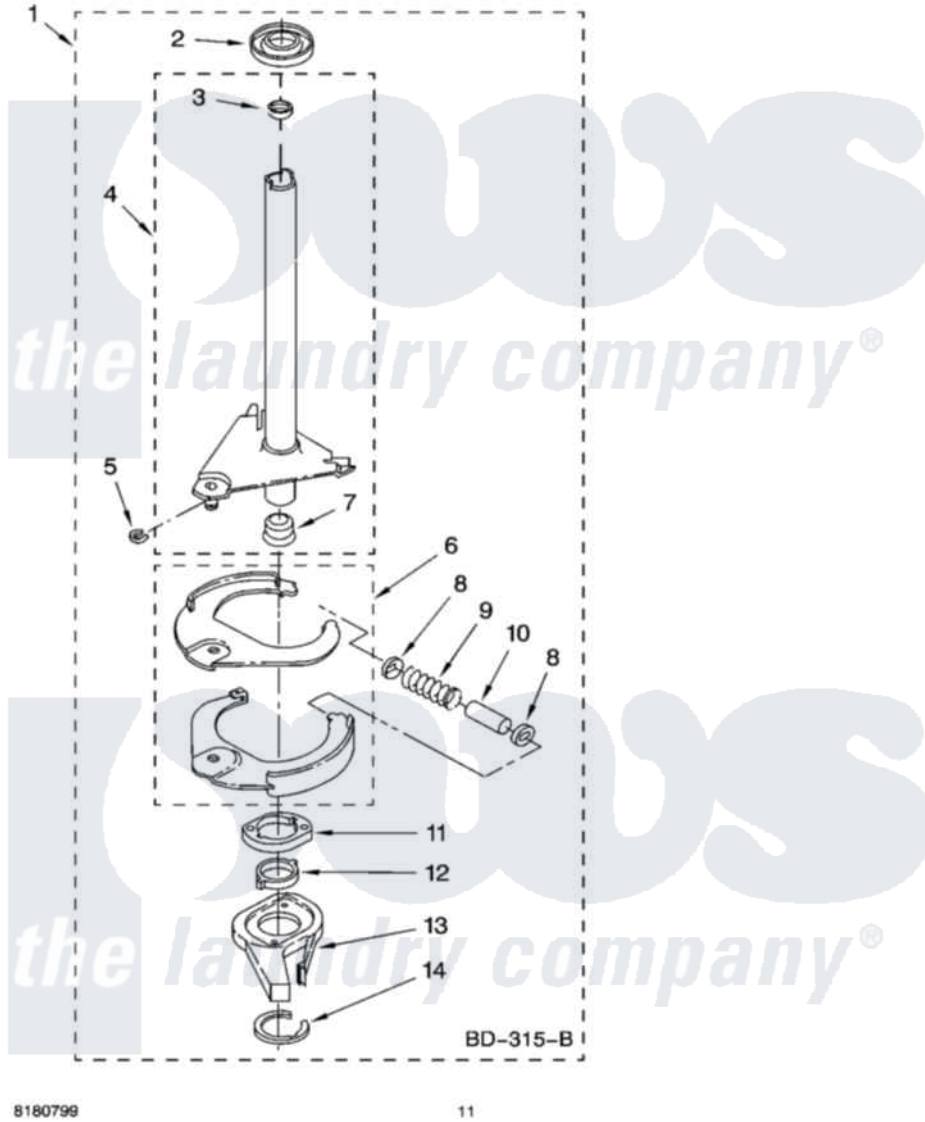

Whirlpool 3RGSC9400RL0 07 - BRAKE AND DRIVE TUBE PARTS

BRAKE AND DRIVE TUBE PARTS

For Model: 3RGSC9400RL0
(Pewter)

8180799

11

Whirlpool Residential Whirlpool 3RGSC9400RL0 Washer Parts Parts Diagram 07 - BRAKE AND DRIVE TUBE PARTS

Click on the part number to view part

Item	Original Part Number	Replaced By	Status	Part Description
1	388952	285792		Basketdrive
2	62658			Ring, Thrust
3	356427			Seal, Spin Pinion
4	64027	64208		Tube-Spin
5	64035	W10083190		Ring, Retaining
6	64232	285438		Shoe-Brake
7	62703	8546462		"T" Bearing, Spin Tube
8	3353956	285658		Sleeve
9	387806		Not Available	Spring, Brake
10	3355360	285658		Sleeve
11	661516	8546461		Cam, Brake Release
12	63022			Sleeve, Cam
13	64194	285790		Lining
14	90368	W10083200		Ring, Retaining
"	N/A		Not Available	FOLLOWING PARTS NOT ILLUSTRATED
"	285208			Lubricant