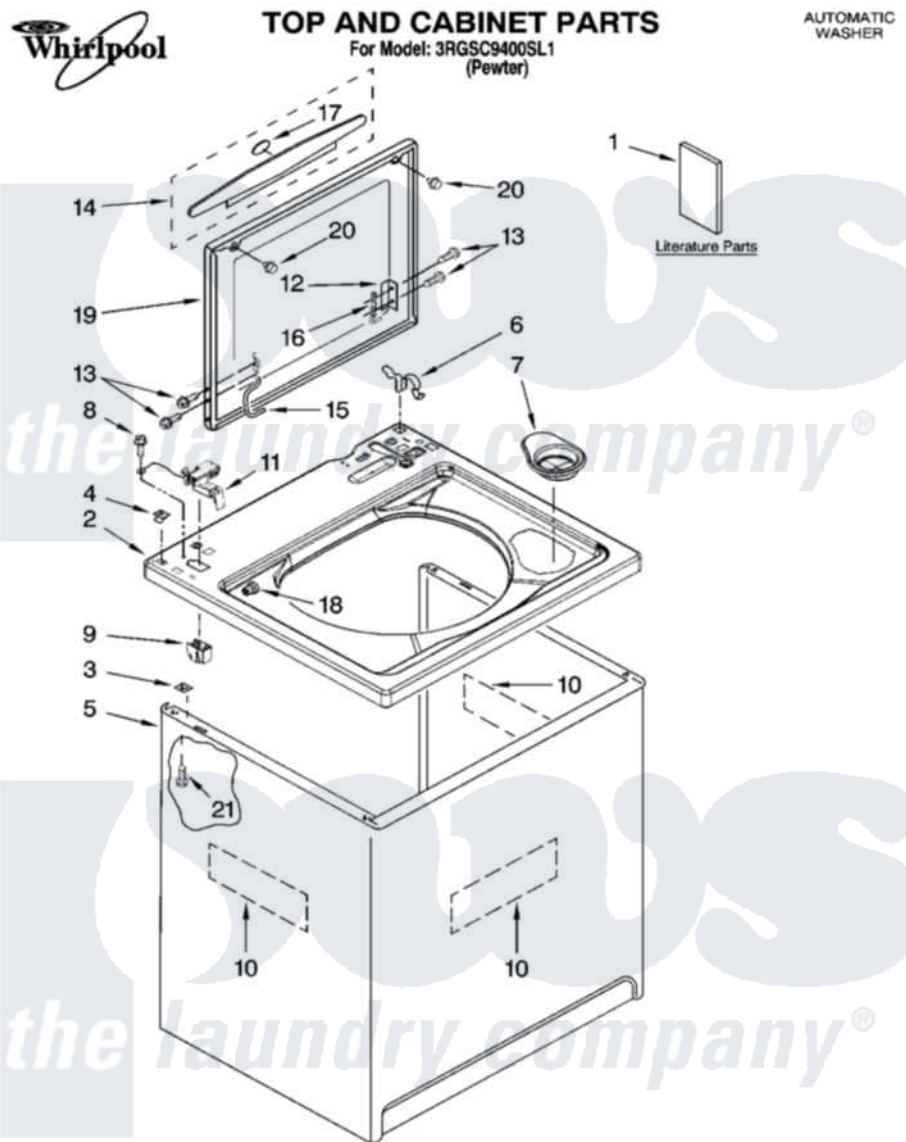

Whirlpool 3RGSC9400SL1 01 - TOP AND CABINET PARTS

2-09 Litho in U.S.A. (drd)(bay)

1

Part No. W10218842 Rev. A

Whirlpool [Residential Whirlpool 3RGSC9400SL1 Washer Parts](#) Parts Diagram 01 - TOP AND CABINET PARTS

[Click on the part number to view part](#)

Item	Original Part Number	Replaced By	Status	Part Description
1	W10131577		Not Available	Installation Instructions
"	W10131588		Not Available	Use & Care Guide
"	W10215727		Not Available	Wiring Diagram
"	W10131548		Not Available	Guide, User & Installation (UK)
2	8543449			Top
3	62750			Spacer, Cabinet To Top (4)
4	357213			Nut, Push-In
5	3956112			Cabinet
6	62780			Clip, Top And Cabinet And Rear Panel
7	8566266			Dispenser, Bleach
8	W10080580			Screw, Gearcase Cover Mounting
9	W10180691			Shield, Lid Switch
10	W10177046			Cabinet - Damper, Sound
11	W10237162			Switch, Lid
12	21097			Pad, Lid Hinge

13	W10119828		Screw, Lid Hinge Mounting
14	3957287		Handle, Lid
15	W10225136		Hinge 7 Pad Assembly
16	91770		Hinge, Lid
17	3957286	Not Available	Insert, Handle
18	8319539		Bearing, Lid Hinge
19	3957146	W10096941	Lid
20	9724509		Bumper, Lid
21	W10165554		Screw, 10-16 X 3/8