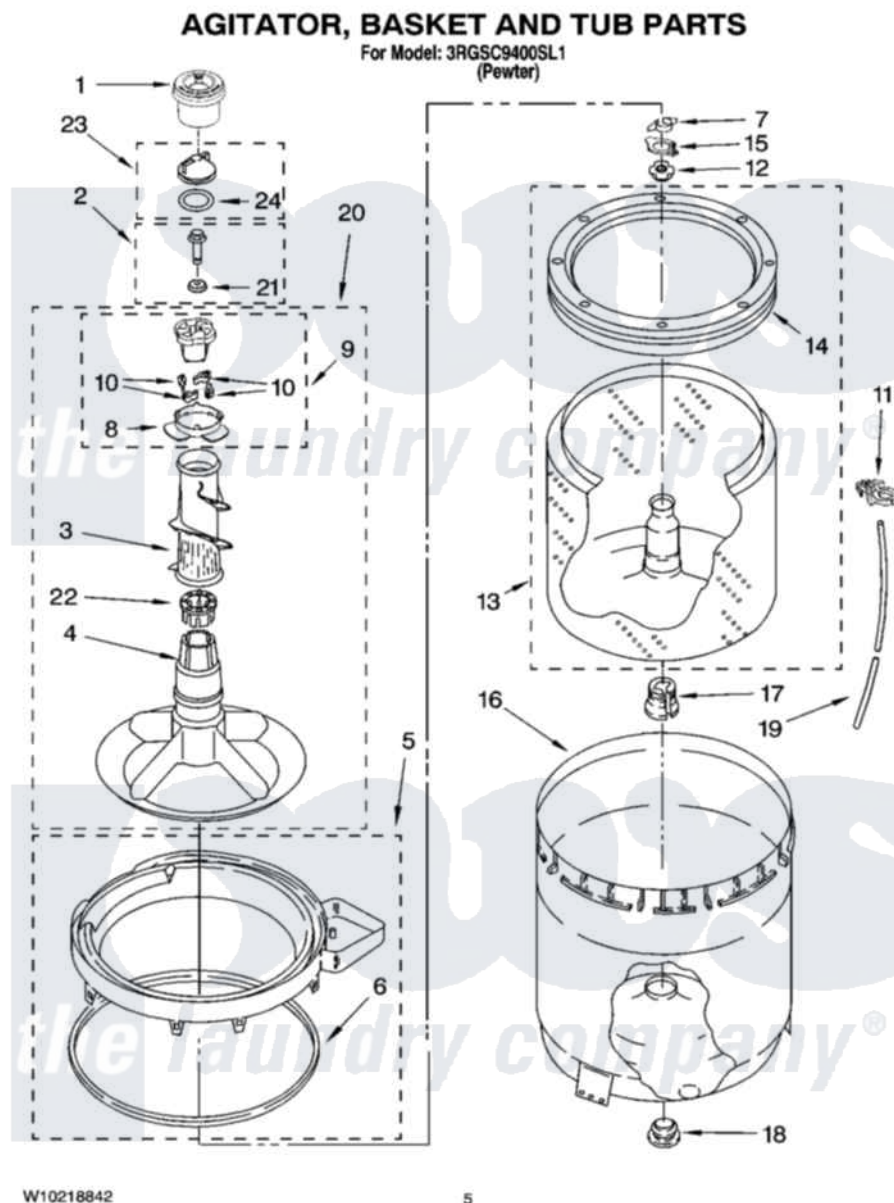

Whirlpool 3RGSC9400SL1 03 - AGITATOR, BASKET AND TUB PARTS

Whirlpool [Residential Whirlpool 3RGSC9400SL1 Washer Parts](#) Parts Diagram 03 - AGITATOR, BASKET AND TUB PARTS

[Click on the part number to view part](#)

Item	Original Part Number	Replaced By	Status	Part Description
1	8575076	8575076A		Dispenser
2	W10003790			Screw And Washer
3	3363003			Mover, Clothes
4	3951632			Agitator
5	8528150	W10445870		Ring-Tub
6	3976308			Gasket, Tub Ring
7	3354845			Clip, Agitator
8	3952374			Bearing, Driven Cam
9	3951682	285809		Cam-Agitator
10	3366877	80040		Dog-Agitator
11	2219077			Clip, Pressure Switch Hose
12	21366			Nut, Spanner
13	8526016	W10389328		Clothes Container, Assembly
14	387240			Ring, Balance
15	8543666			Washer, Agitator
16	63849			Strain Relief, Power Cord

17	389140		Tub Block, Basket Drive
18	383727		Gasket, Centerpodt
19	3347780	353244	Hose, Pressure Switch
20	3951744		Agitator Assembly
21	3949550		Washer
22	3951608		Spacer, Thrust
23	3354733	W10074580	Cap, Barrier
24	W10072840		Fabric Softener