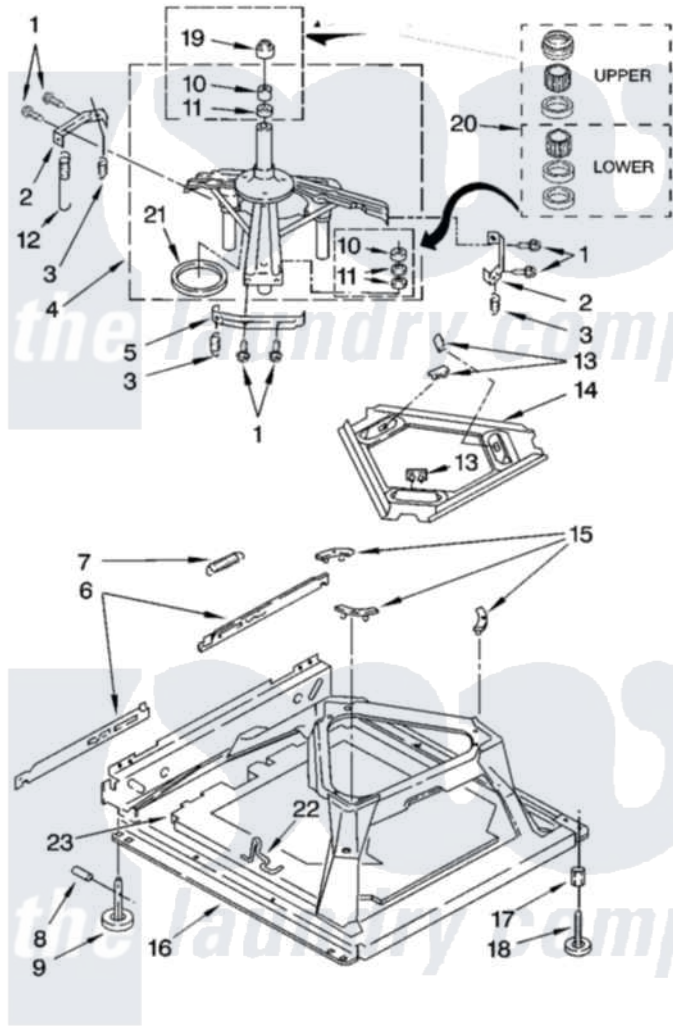

Whirlpool 3RGSC9400SL1 05 - MACHINE BASE PARTS

MACHINE BASE PARTS

For Model: 3RGSC9400SL1
(Pewter)

8

W10218842

Whirlpool Residential Whirlpool 3RGSC9400SL1 Washer Parts Parts Diagram 05 - MACHINE BASE PARTS
Click on the part number to view part

Item	Original Part Number	Replaced By	Status	Part Description
1	W10080750			Screw, Bracket Mounting
2	64067			Bracket, Spring Outer
3	63907			Spring, Suspension
4	W10117005			Support And Brake, Tub
5	64065			Bracket, Spring Outer
6	63466			Link, Leveling Mechanism
7	62597	8316845		Spring
8	W10080920			Pin, Knurled
9	W10083250	W10133065		Feet-Leveling
10	8546455			Bearing, Centerpost
11	357409	359449		Seal, Agitator Shaft
12	388492	W10250667		Spring, Counterweight
13	62568	285219		Pad
14	3946509			Plate, Suspension
15	3363660	285744		Pad
16	W10116943			Base Assembly

17	W10080250	Nut, Lock
18	W10080910	Foot, Front
19	8577376	Seal, Centerpost
20	285203	Centerpost Bearing Kit
21	63134	Ring, Sound Deadening
22	W10145155	Retainer, Suspension Spring
23	8544816	Absorber, Sound