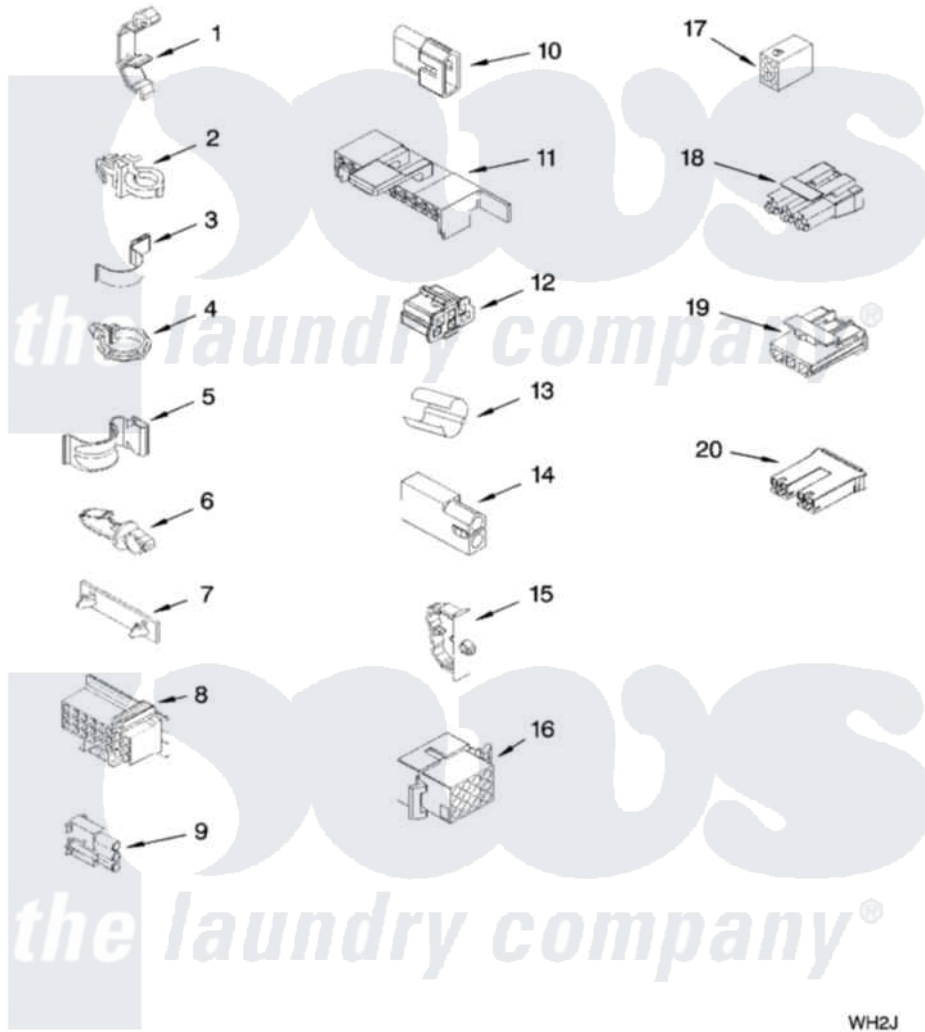

# Whirlpool 3RGSC9400SL1 06 - WIRING HARNESS PARTS

## WIRING HARNESS PARTS

For Model: 3RGSC9400SL1  
(Pewter)

W10218842

9

Whirlpool [Residential Whirlpool 3RGSC9400SL1 Washer Parts](#) Parts Diagram 06 - WIRING HARNESS PARTS  
Click on the part number to view part

Item	Original Part Number	Replaced By	Status	Part Description
1	<a href="#">3349557</a>			Retainer, Harness
2	388498		Not Available	Clip, Harness
3	3347812	<a href="#">8528351</a>		Clip
4	3352501	<a href="#">8559320</a>		Restraint, Hose
5	<a href="#">90016</a>			Clip, Pressure Switch Hose
6	3390496	<a href="#">8281256</a>		Clip, Harness
7	<a href="#">389379</a>			Retainer, Side To Feature Panel
8	<a href="#">3948614</a>			Disconnect Block
"	<a href="#">352089</a>			Timer, Block Disconnect
9	<a href="#">62889</a>			Receptacle, Terminal
10	<a href="#">353424</a>			Plug, Terminal
11	<a href="#">62505</a>			Block, Disconnect
12	<a href="#">3347243</a>			Block, Disconnect
13	<a href="#">63523</a>			Harness, Protector
14	<a href="#">717252</a>			Receptacle, Terminal
15	<a href="#">3352944</a>			Clip, Harness

16	3390423		Not Available	Block, Disconnect (12-Way) (Timer) (Use Term. 94613)
17	3347730		Not Available	Receptacle, (6-Way) (Use Term. 94613)
18	3948617	<a href="#">2172937</a>		Connector
19	<a href="#">3360056</a>			Connector
20	<a href="#">3354925</a>			Block, Connector
"	<a href="#">3354926</a>			Block, Connector