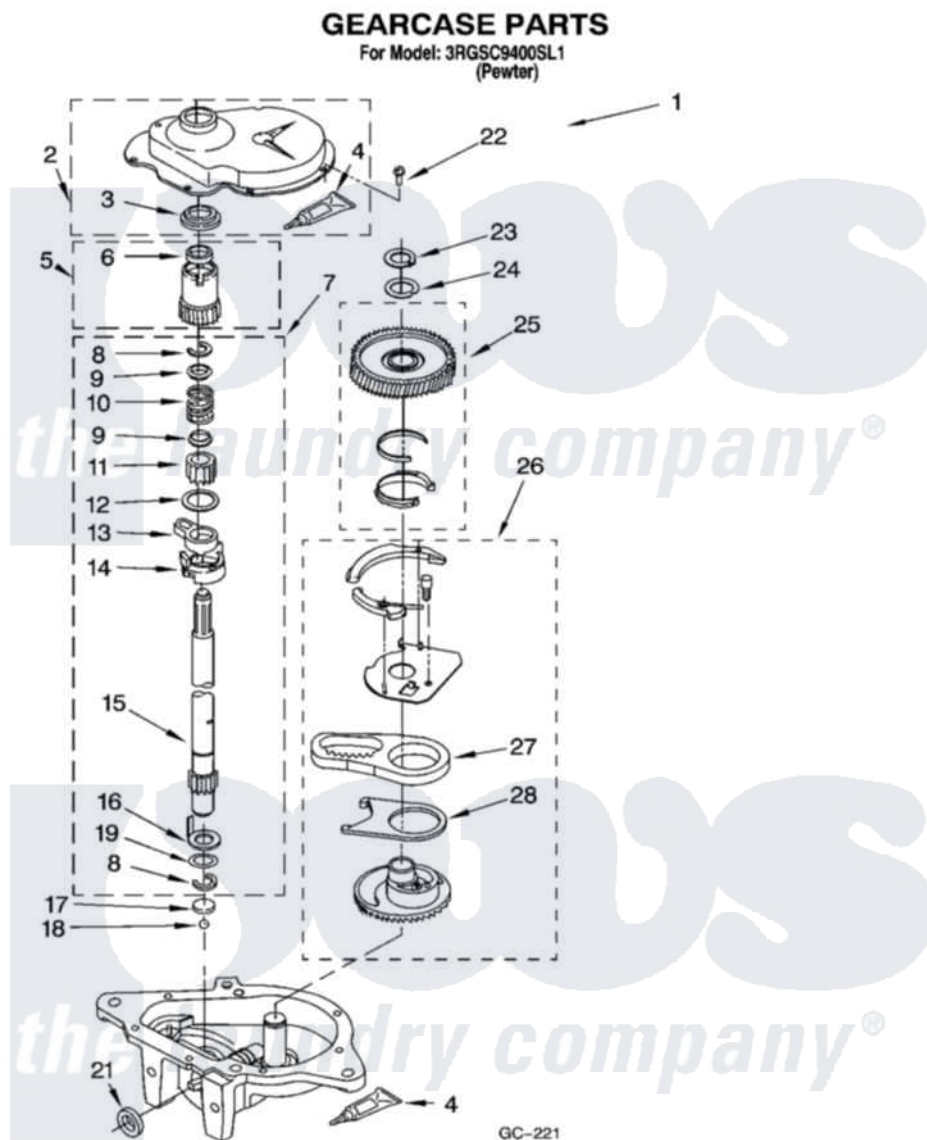

Whirlpool 3RGSC9400SL1 08 - GEARCASE PARTS

12

W10218842

Whirlpool [Residential Whirlpool 3RGSC9400SL1 Washer Parts](#) Parts Diagram 08 - GEARCASE PARTS

[Click on the part number to view part](#)

Item	Original Part Number	Replaced By	Status	Part Description
1	W10116916	W10140308		Gearcase
2	285202			Cover, Gearcase
3	3349985			Seal, Gearcase Cover
4	285195			Sealer Sealer, Gasket
5	63320	285362		Gear and Pinion
6	356427			Seal, Spin Pinion
7	W10116913			Shaft, Agitator
8	90369		Not Available	Ring, Retaining (2)
9	62677			Retainer, Spring
10	62676			Spring, Agitator
11	W10110245	285509		Shaft, Agitator
12	W10080940			Washer, Agitate Gear
13	62580	285206		Cam-Agitator
14	3976349	285206		Cam-Agitator
15	389231			Shaft, Agitator
16	62618			Washer, Cam Thrust

17	16018	285205	Bearing
18	85529	285205	Bearing
19	W10080950		Washer, Intermediate
21	285352		Seal Kit, Thrust Plug
22	W10080580		Screw, Gearcase Cover Mounting
23	3946619	285765	Ring-Retr
24	285766		Washer Kit, Thrust
25	63400	W10233584	Gear-Spin
26	3948434	Not Available	Neutral Assembly
27	8546456		Rack, Connecting
28	62621		Actuator, Shift