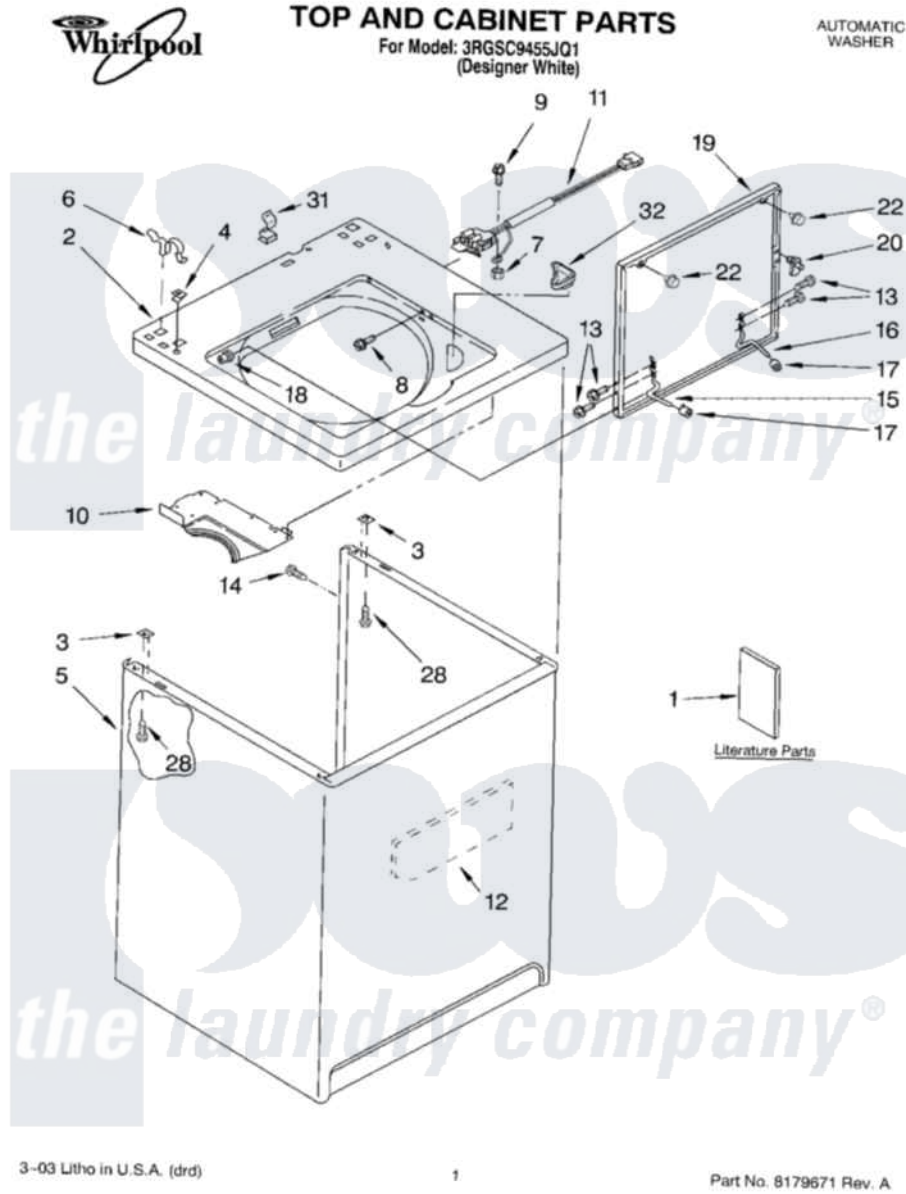

Whirlpool 3RGSC9455JQ1 01 - TOP AND CABINET PARTS

Whirlpool Residential Whirlpool 3RGSC9455JQ1 Washer Parts Parts Diagram 01 - TOP AND CABINET PARTS
Click on the part number to view part

Item	Original Part Number	Replaced By	Status	Part Description
1	LIT8318424		Not Available	Literature Parts (Installation Instructions)
"	LIT8315977		Not Available	Literature Parts (Use & Care Guide)
"	LIT3954736		Not Available	Literature Parts (Wiring Diagram)
"	LIT8315975		Not Available	Literature Parts (Guide, User & Installation (UK))
2	8271378			Top
3	62750			Spacer, Cabinet To Top (4)
4	357213			Nut, Push-In
5	63424			Cabinet
6	62780			Clip, Top And Cabinet And Rear Panel
7	3400901	680762		Nut
8	3356311			Screw And Washer, Lid Switch Shield
9	3351614			Screw, Gearcase Cover Mounting

10	3950994		Shield, Lid Switch
11	3950298		Switch, Lid
12	3976348		Absorber, Sound
13	3351355	W10119828	Screw, Lid Hinge Mounting
14	3357011	308685	Side Trim)
15	54584		Hinge, Lid
16	54583		Hinge, Lid
17	19119		Bumper, Lid Hinge
18	21258		Bearing, Lid Hinge
19	8316048	3957510	Lid
20	357913	358684	Strike, Lid Switch
22	9724509		Bumper, Lid
28	3390631		Screw, 10-16 X 3/8
31	90016		Clip, Pressure Switch Hose
32	3362952		Dispenser, Bleach