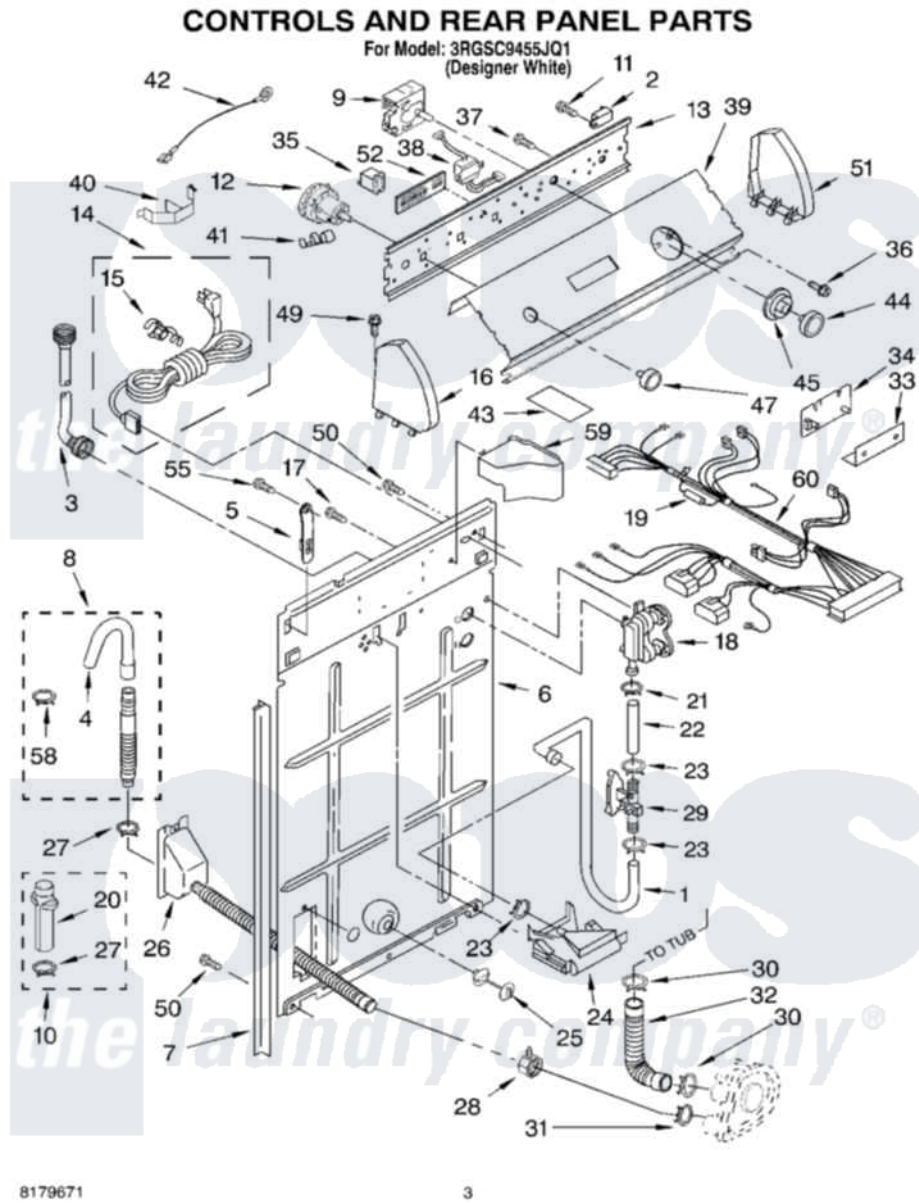

Whirlpool 3RGSC9455JQ1 02 - CONTROLS AND REAR PANEL PARTS

8179671

3

Whirlpool [Residential Whirlpool 3RGSC9455JQ1 Washer Parts](#) Parts Diagram 02 - CONTROLS AND REAR PANEL PARTS

[Click on the part number to view part](#)

Item	Original Part Number	Replaced By	Status	Part Description
1	3349365			Hose, Sensor
2	3952439			Buzzer, Mini
3	3949382			Hose, Water Inlet
"	3949383			Hose, Water Inlet
4	3357027			Nozzle, Hose Drain
5	8318255	8568314		Strap, Console
6	8318405			Panel, Rear
7	62747			Pad, Rear Panel
8	3951609	285664		Hose
"	661577	285666		Hose
"	3357090	285702		Hose
9	3954781	W10116266		Timer, Control
10	285750		Not Available	(Kit-Adapter) (Includes. Item) (20. And 27.)
11	90767			Screw, 8A X 3/8 Hex Washer Head Tapping