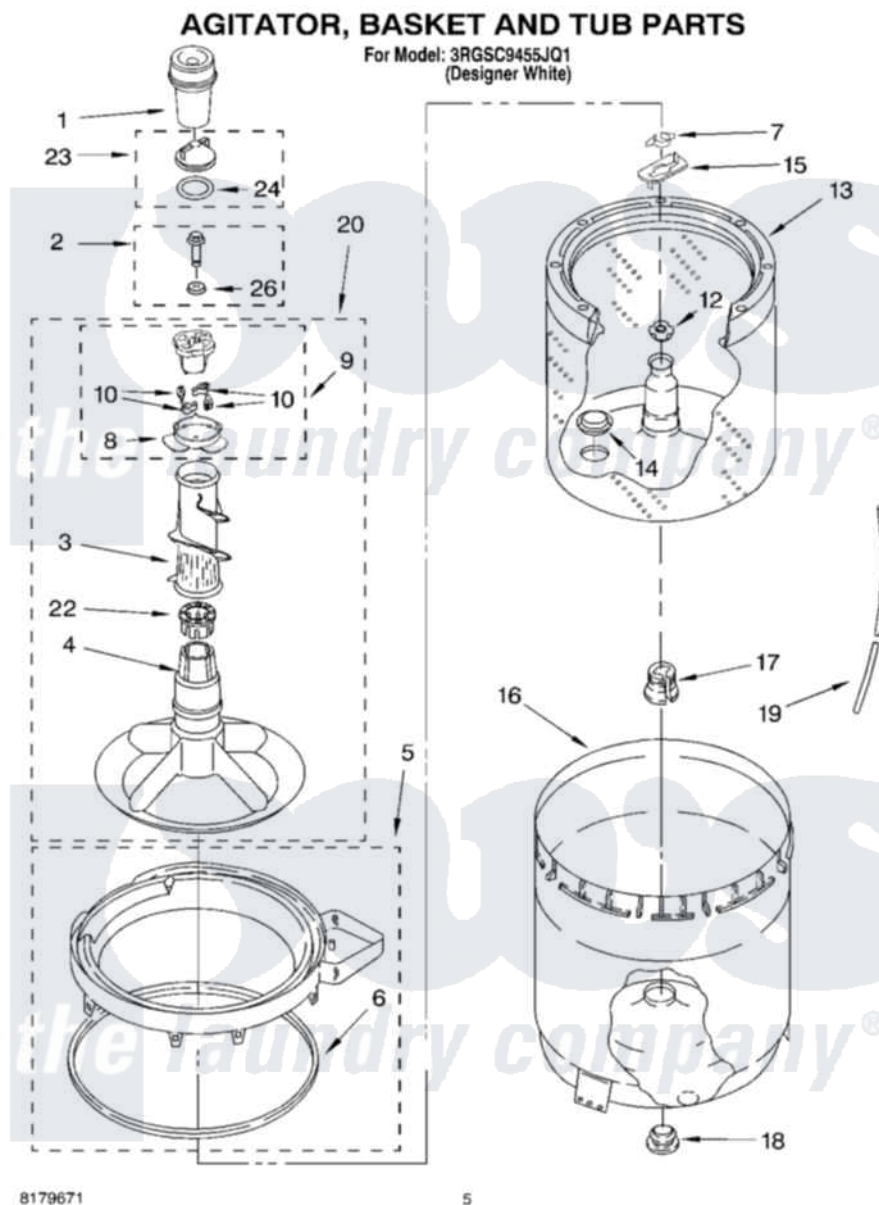

Whirlpool 3RGSC9455JQ1 03 - AGITATOR, BASKET AND TUB PARTS

Whirlpool Residential Whirlpool 3RGSC9455JQ1 Washer Parts Parts Diagram 03 - AGITATOR, BASKET AND TUB PARTS

[Click on the part number to view part](#)

Item	Original Part Number	Replaced By	Status	Part Description
1	63580			Dispenser, Fabric Softener
2	358237			Screw And Washer
3	3363003			Mover, Clothes
4	3951632			Agitator
5	8316263			Tub Ring And Gasket
6	3359585	3976308		Gasket, Tub Ring
7	3354845			Clip, Agitator
8	3952374			Bearing, Driven Cam
9	3951682	285809		Cam-Agitator
10	3366877	80040		Dog-Agitator
12	21366			Nut, Spanner
13	3951983	W10389328		Clothes Container, Assembly
14	8522271	285868		Filter
15	3355921	8543666		Washer, Agitator
16	63849			Strain Relief, Power Cord
17	389140			Tub Block, Basket Drive

18	383727		Gasket, Centerpodt
19	3347780	353244	Hose, Pressure Switch
20	3951744		Agitator Assembly
22	3951608		Spacer, Thrust
23	3354733	W10074580	Cap, Barrier
24	3348855	W10072840	Fabric Softener
26	3949550		Washer