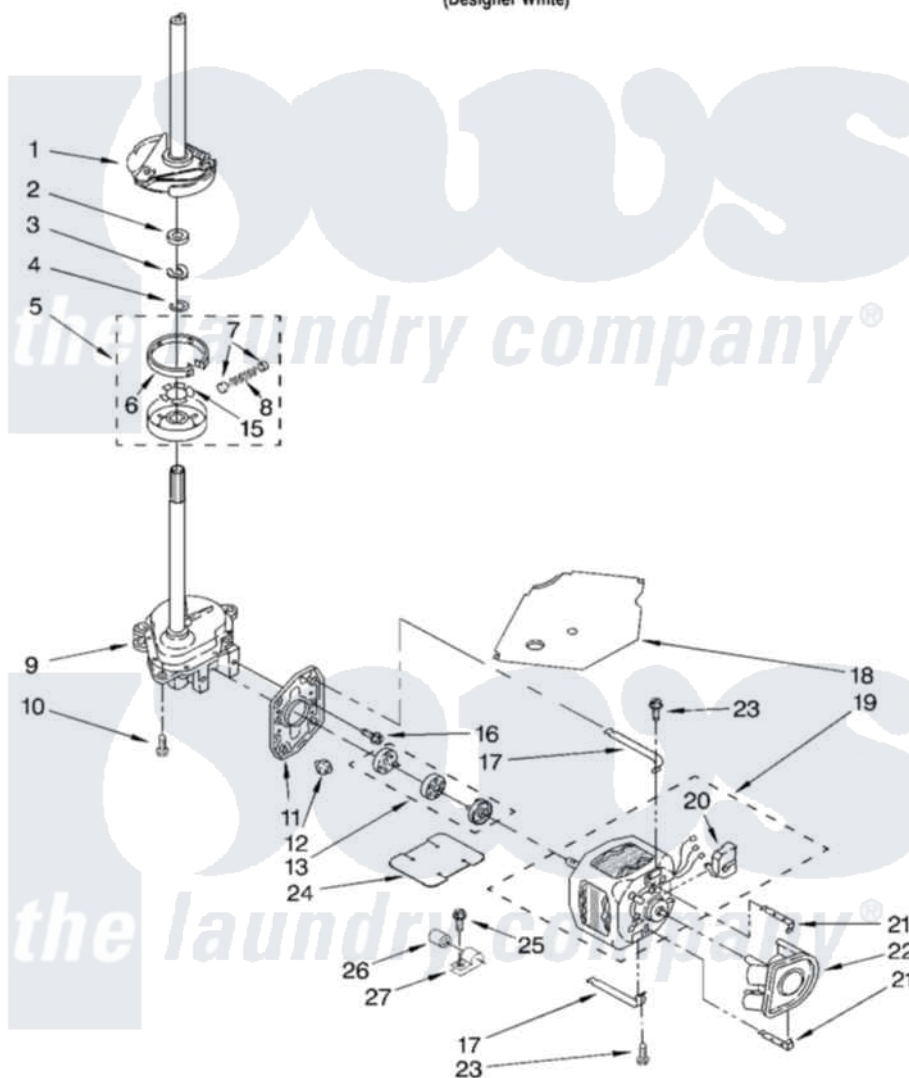

Whirlpool 3RGSC9455JQ1 04 - BRAKE, CLUTCH, GEARCASE, MOTOR AND PUMP PARTS

BRAKE, CLUTCH, GEARCASE, MOTOR AND PUMP PARTS

For Model: 3RGSC9455JQ1
(Designer White)

8179671

7

Whirlpool [Residential Whirlpool 3RGSC9455JQ1 Washer Parts](#) Parts Diagram 04 - BRAKE, CLUTCH, GEARCASE, MOTOR AND PUMP PARTS

[Click on the part number to view part](#)

Item	Original Part Number	Replaced By	Status	Part Description
1	388952	285792		Basketdrive
2	63292			Washer, Spin Tube Thrust
3	62697	W10080230		Ring, Spin Tube Support
4	63283	285353		Ring
5	3951311	285785		Clutch
6	3951308	285790		Lining
7	62646			Cap, Clutch Spring
8	3946792			Spring And Damper Assembly
9	3949118	3363395		Gearcase
10	3357334	3400516		Screw Anti-Rattle
11	62611			Plate, Motor Mount To Gearcase
12	62691			Grommet, Motor
13	285753	285753A		Coupling
15	3355454			Clip, Main Drive

16	3400516		Screw Anti-Rattle
17	3349637	W10086010	Retainer, Motor
18	3362089		Shield, Tub To Motor
19	3950297		Motor, Main Drive
20	62850	8529896	Switch, Main Drive Motor
21	62700	8546127	Retainer, Pump
22	3363892		Pump, Complete
23	3387485	273556	Screw, 10-16 X 5/8
24	8316060		Shield, Tub To Motor
25	62863	3390631	Screw, 10-16 X 3/8
26	3948448	482156	Capacitor
27	3949496		Clamp, Capacitor