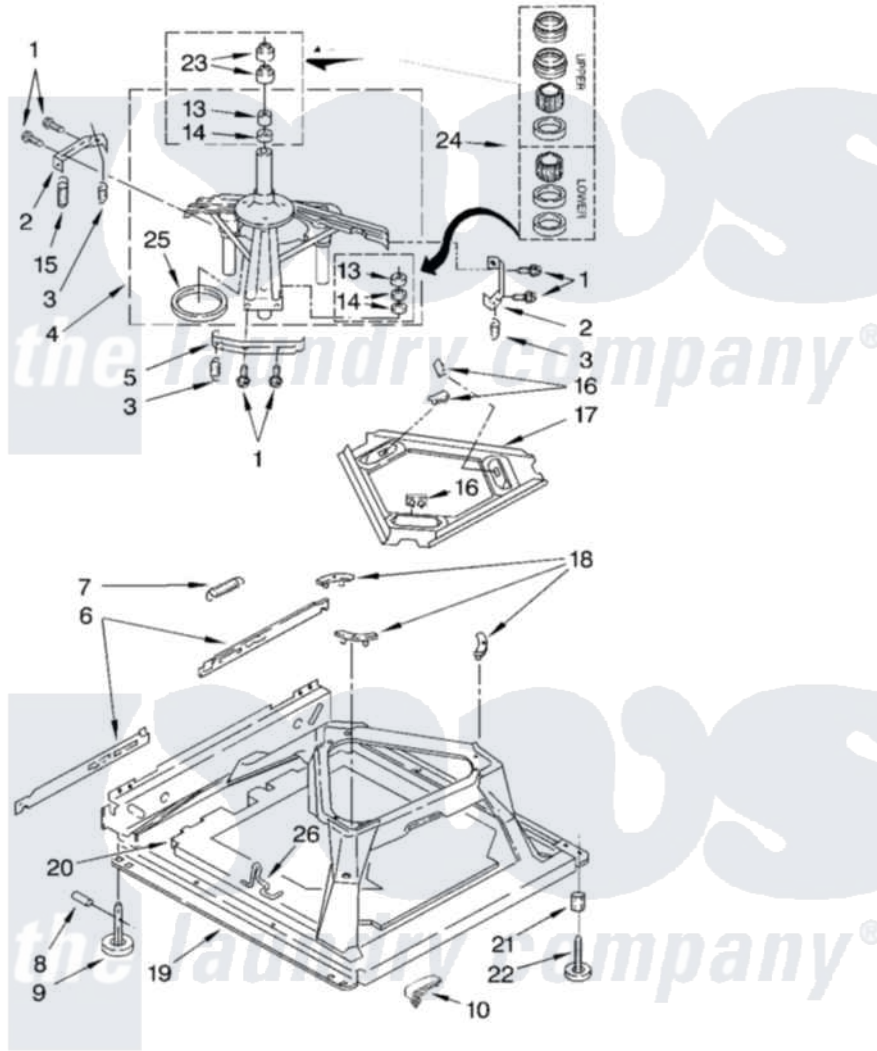

# Whirlpool 3RGSC9455JQ1 05 - MACHINE BASE PARTS

## MACHINE BASE PARTS

For Model: 3RGSC9455JQ1  
(Designer White)

8

8179671

Whirlpool [Residential Whirlpool 3RGSC9455JQ1 Washer Parts](#) Parts Diagram 05 - MACHINE BASE PARTS  
Click on the part number to view part

Item	Original Part Number	Replaced By	Status	Part Description
1	<a href="#">3400076</a>			Screw, Bracket Mounting
2	<a href="#">64067</a>			Bracket, Spring Outer
3	<a href="#">63907</a>			Spring, Suspension
4	3362087	<a href="#">280184</a>		Support
5	<a href="#">64065</a>			Bracket, Spring Outer
6	<a href="#">63466</a>			Link, Leveling Mechanism
7	62597	<a href="#">8316845</a>		Spring
8	<a href="#">62837</a>			Pin, Knurled
9	62596	<a href="#">285244</a>		Feet-Leveling
10	3976276		Not Available	Clip, Sound Board (2)
13	3347047	<a href="#">8546455</a>		Bearing, Centerpost
14	357409	<a href="#">359449</a>		Seal, Agitator Shaft
15	388492	<a href="#">W10250667</a>		Spring, Counterweight
16	62568	<a href="#">285219</a>		Pad
17	<a href="#">3946509</a>			Plate, Suspension
18	3363660	<a href="#">285744</a>		Pad

19	3946512	<a href="#">285771</a>	Base
20	8283230	<a href="#">8544816</a>	Absorber, Sound
21	<a href="#">3359452</a>		Nut, Lock
22	389102	<a href="#">W10001130</a>	Foot, Leveling
23	356934	<a href="#">8577376</a>	Seal, Centerpost
24	<a href="#">285203</a>		Centerpost Bearing Kit
25	<a href="#">63134</a>		Ring, Sound Deadening
26	63806	<a href="#">W10145155</a>	Retainer, Suspension Spring