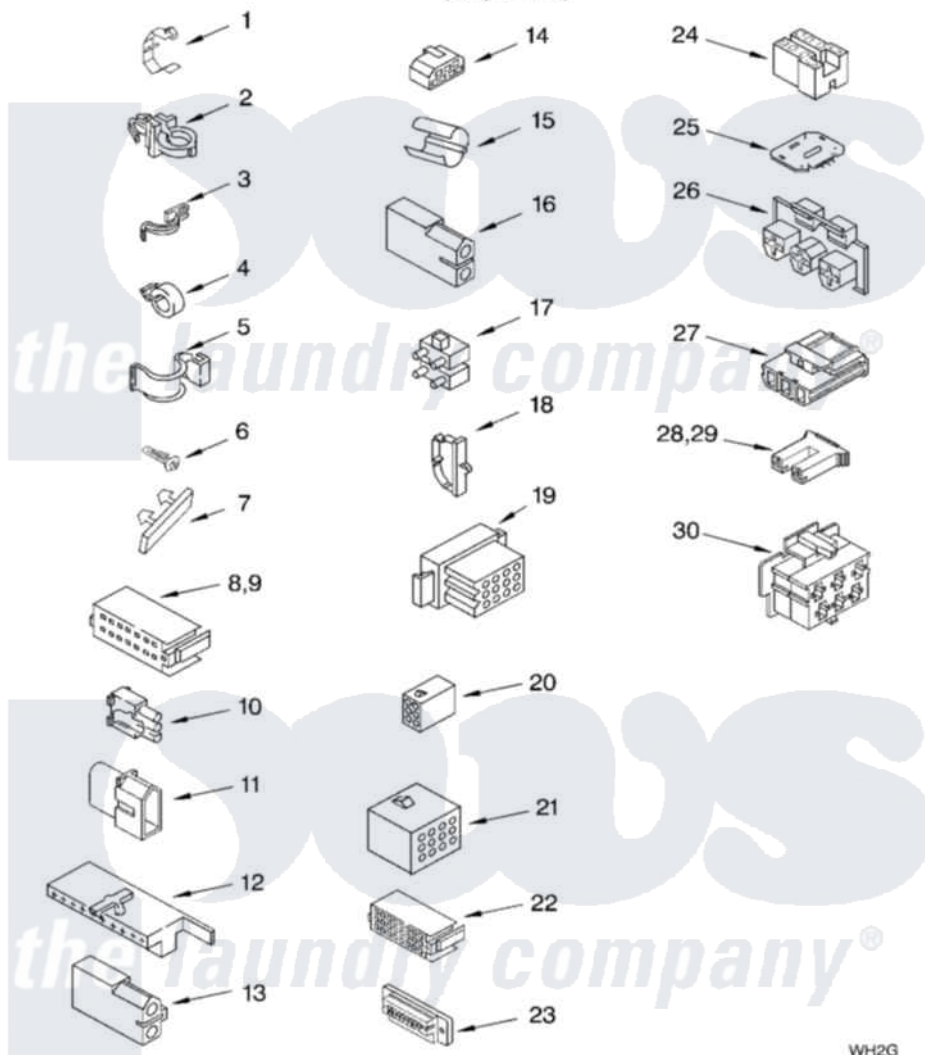

Whirlpool 3RGSC9455JQ1 06 - WIRING HARNESS PARTS

WIRING HARNESS PARTS

For Model: 3RGSC9455JQ1
(Designer White)

8179671

9

WH2G

Whirlpool [Residential Whirlpool 3RGSC9455JQ1 Washer Parts](#) Parts Diagram 06 - WIRING HARNESS PARTS

[Click on the part number to view part](#)

Item	Original Part Number	Replaced By	Status	Part Description
"	BLANK		Not Available	FOR COMPLETE WIRING HARNESS REFER TO CONTROL AND REAR PANEL PARTS PAGE
1	3349557			Retainer, Harness
2	388498		Not Available	Clip, Harness
3	3347812	8528351		Clip
4	3352501	8559320		Restraint, Hose
5	90016			Clip, Pressure Switch Hose
6	3390496	8281256		Clip, Harness
7	389379			Retainer, Side To Feature Panel
8	352090			Timer, Block Disconnect
9	352089			Timer, Block Disconnect
10	62889			Receptacle, Terminal
11	353424			Plug, Terminal
12	62505			Block, Disconnect
				Block, Disconnect (Motor 3

13	3348075		Speed) (Use Term. 94613 Or 94614)
14	3347243		Block, Disconnect
15	63523		Harness, Protector
16	717252		Receptacle, Terminal
17	387566		Plug, Terminal (4-Way) (Power Cord) (Use M3 Screws)
18	3352944		Clip, Harness
19	3390423	Not Available	Block, Disconnect (12-Way) (Timer) (Use Term. 94613)
20	3347730	Not Available	Receptacle, (6-Way) (Use Term. 94613)
21	388818		Plug, Terminal (12-Way) (Use Term. 94613 Or 94614)
22	3369366	Not Available	Timer, Block Disconnect (Black) (Amp) (Use Term. 3369365)
23	3349494		Connector, Etc
24	60687		Connector, Relay (Use Term. 308569)
25	3407125	3955728	Control, Etc
26	3948617	2172937	Connector
27	3360056		Connector
28	3354925		Block, Connector
29	3354926		Block, Connector
30	3948615	Not Available	Connector (T.P.A.) (6-Circuit) (Temp. Switch) (Use Term. 3948619 OR 3948620.)