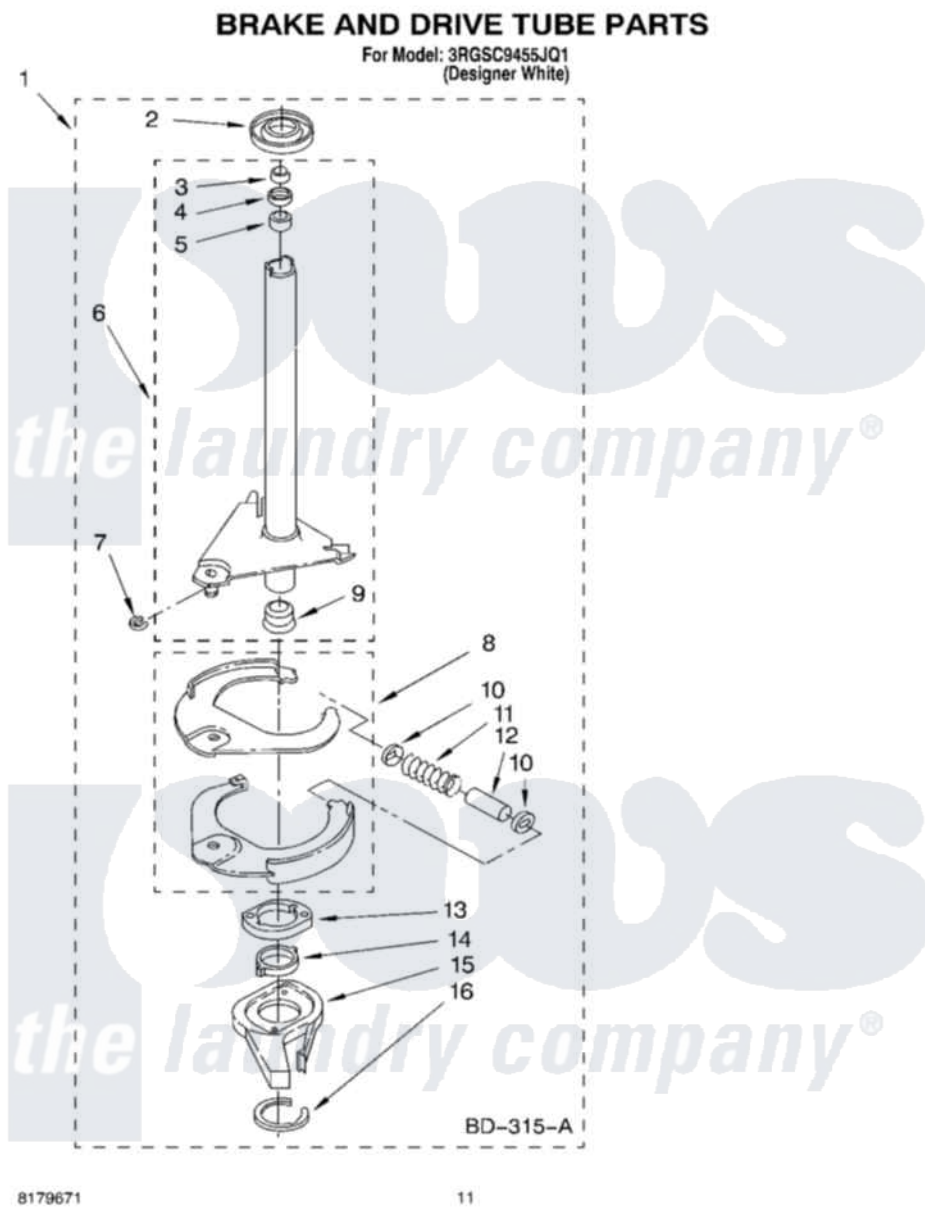

# Whirlpool 3RGSC9455JQ1 07 - BRAKE AND DRIVE TUBE PARTS

8179671

11

Whirlpool Residential Whirlpool 3RGSC9455JQ1 Washer Parts Parts Diagram 07 - BRAKE AND DRIVE TUBE PARTS  
Click on the part number to view part

Item	Original Part Number	Replaced By	Status	Part Description
1	388952	<a href="#">285792</a>		Basketdrive
2	<a href="#">62658</a>			Ring, Thrust
3	<a href="#">91939</a>			Seal, Shaft
4	<a href="#">356427</a>			Seal, Spin Pinion
5	<a href="#">356937</a>			Spacer, Drive Tube
6	64027	<a href="#">64208</a>		Tube-Spin
7	64035	<a href="#">W10083190</a>		Ring, Retaining
8	64232	<a href="#">285438</a>		Shoe-Brake
9	62703	<a href="#">8546462</a>		"T" Bearing, Spin Tube
10	62648	<a href="#">285658</a>		Sleeve
11	387806		Not Available	Spring, Brake
12	62909	<a href="#">285658</a>		Sleeve
13	63023	<a href="#">8546461</a>		Cam, Brake Release
14	<a href="#">63022</a>			Sleeve, Cam
15	64194	<a href="#">285790</a>		Lining
16	90368	<a href="#">W10083200</a>		Ring, Retaining