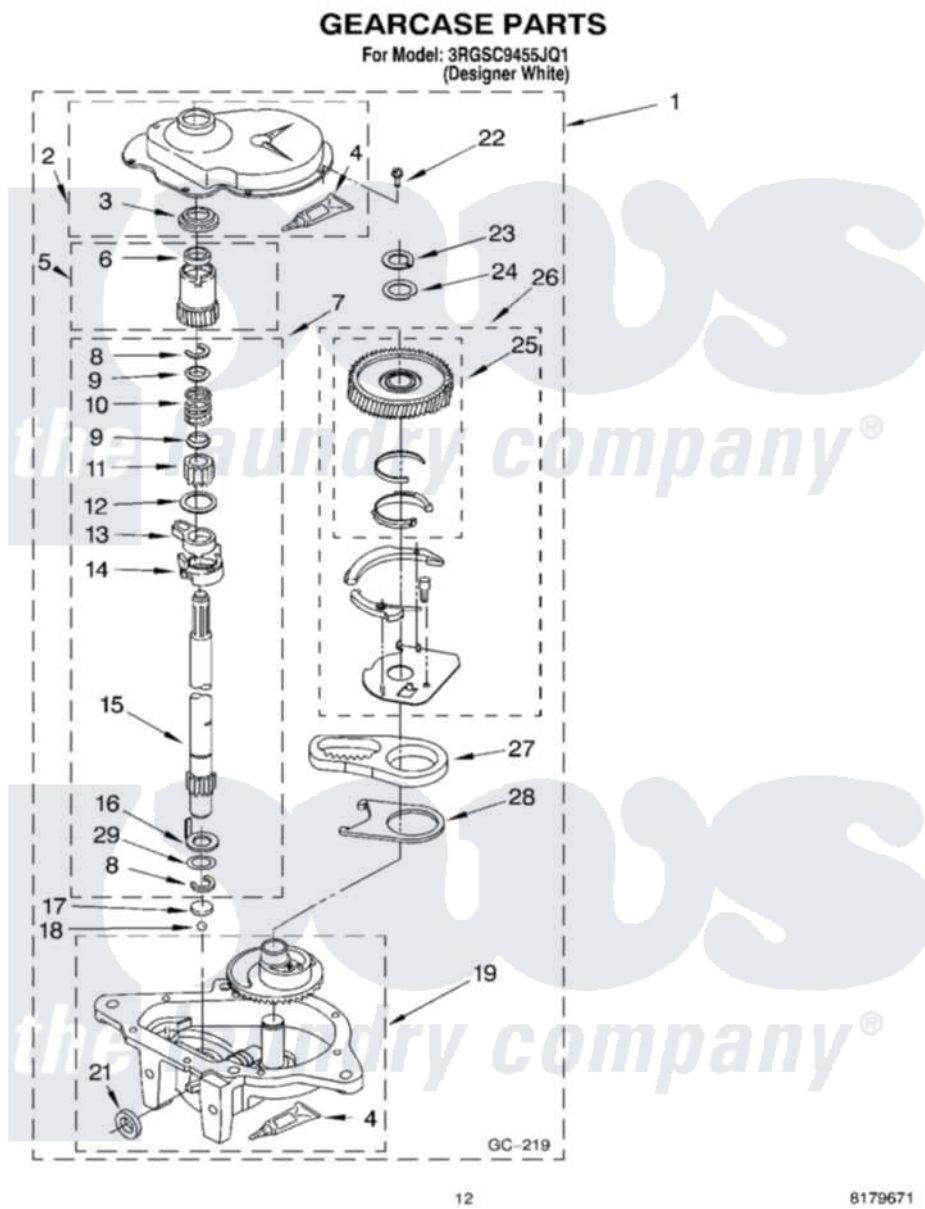

Whirlpool 3RGSC9455JQ1 08 - GEARCASE PARTS

12

8179671

Whirlpool [Residential Whirlpool 3RGSC9455JQ1 Washer Parts](#) Parts Diagram 08 - GEARCASE PARTS
Click on the part number to view part

Item	Original Part Number	Replaced By	Status	Part Description
1	3949118	3363395		Gearcase
2	285202			Cover, Gearcase
3	3349985			Seal, Gearcase Cover
4	285195			Sealer Sealer, Gasket
5	63320	285362		Gear and Pinion
6	356427			Seal, Spin Pinion
7	389387			Shaft, Agitator
8	90369		Not Available	Ring, Retaining (2)
9	62677			Retainer, Spring
10	62676			Spring, Agitator
11	63273	285509		Shaft, Agitator
12	62619			Washer, Agitator Gear
13	62580	285206		Cam-Agitator
14	62581	285206		Cam-Agitator
15	285509			Shaft, Agitator
16	62618			Washer, Cam Thrust

17	16018	285205	Bearing
18	85529	285205	Bearing
19	3366851	3363395	Gearcase
21	285352		Seal Kit, Thrust Plug
22	3351614		Screw, Gearcase Cover Mounting
23	3362552	285765	Ring-Retr
24	285735	285766	Washer Kit, Thrust
25	3348567	W102333584	Gear-Spin
26	285595		Neutral Assembly
27	3349296	8546456	Rack, Connecting
28	62621		Actuator, Shift
29	388815		Washer, Intermediate 1 3976263 Miscellaneous Parts Bag 2 3976300 Washer, Inlet Hose 3 3366913 Clamp, Hose
"	BLANK	Not Available	GC-219