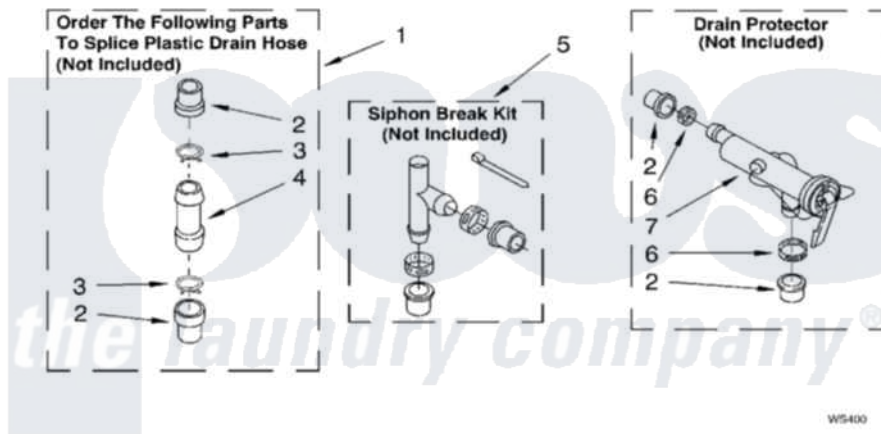

WATER SYSTEM PARTS

For Model: 3RGSC9455JQ1
(Designer White)

8179671

13

[Whirlpool Residential Whirlpool 3RGSC9455JQ1 Washer Parts](#) Parts Diagram 09 - WATER SYSTEM PARTS
Click on the part number to view part

Item	Original Part Number	Replaced By	Status	Part Description
1	285442			Water System Parts
2	285321			Water System Parts
3	370447	285655		Clamp, Hose
4	16272			Connector, Straight
5	285320			Water System Parts
6	65349	285655		Clamp, Hose
7	367031			Water System Parts