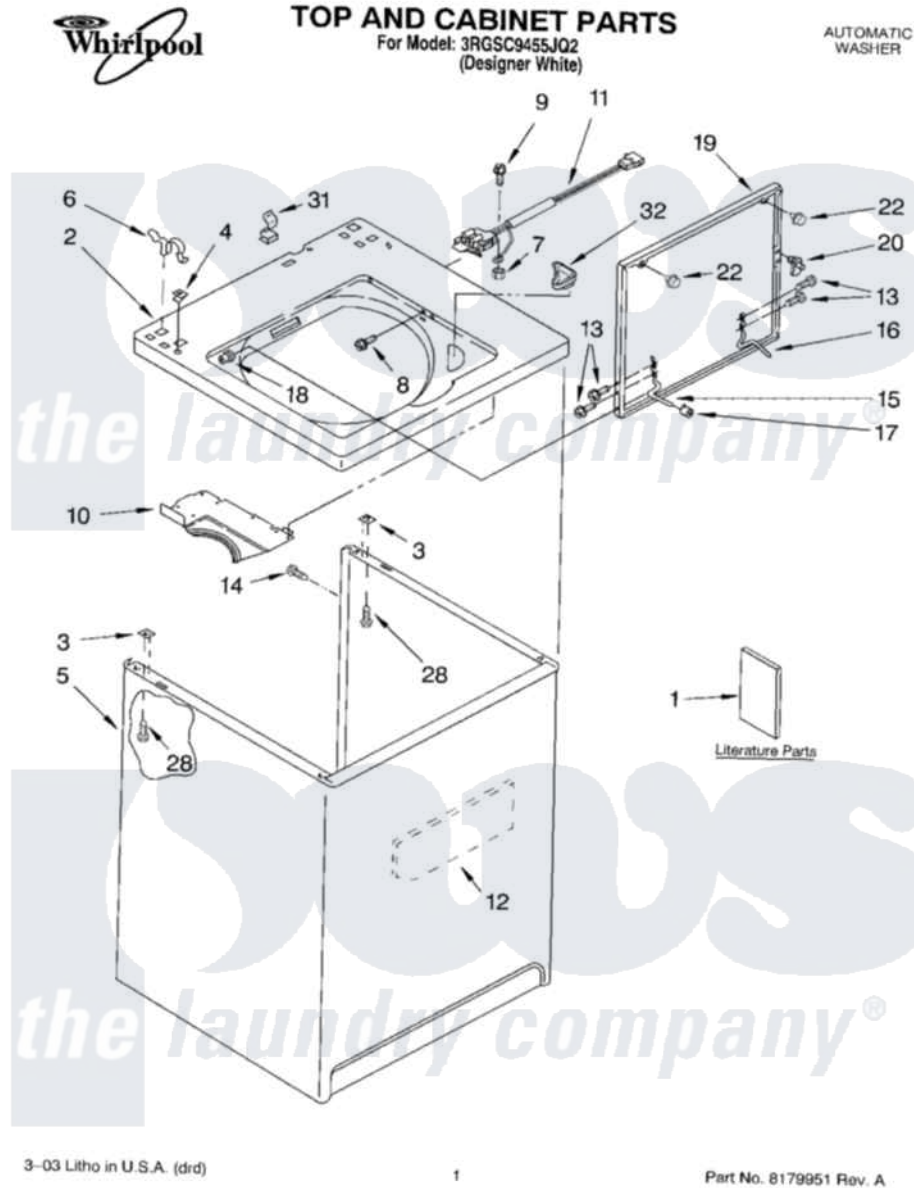

Whirlpool 3RGSC9455JQ2 01 - TOP AND CABINET PARTS

Whirlpool Residential Whirlpool 3RGSC9455JQ2 Washer Parts Parts Diagram 01 - TOP AND CABINET PARTS
 Click on the part number to view part

Item	Original Part Number	Replaced By	Status	Part Description
1	LIT8318424		Not Available	Literature Parts (Installation Instructions)
"	LIT8315977		Not Available	Literature Parts (Use & Care Guide)
"	LIT3954736		Not Available	Literature Parts (Wiring Diagram)
"	LIT8315975		Not Available	Literature Parts (Guide, User & Installation (UK))
2	8271378			Top
3	62750			Spacer, Cabinet To Top (4)
4	357213			Nut, Push-In
5	63424			Cabinet
6	62780			Clip, Top And Cabinet And Rear Panel
7	3400901	680762		Nut
8	3356311			Screw And Washer, Lid Switch Shield
9	3351614			Screw, Gearcase Cover Mounting

10	3950994		Shield, Lid Switch
11	3950298		Switch, Lid
12	3976348		Absorber, Sound
13	3351355	W10119828	Screw, Lid Hinge Mounting
14	3357011	308685	Side Trim)
15	54584		Hinge, Lid
16	91770		Hinge, Lid
17	19119		Bumper, Lid Hinge
18	21258		Bearing, Lid Hinge
19	8316048	3957510	Lid
20	357913	358684	Strike, Lid Switch
22	9724509		Bumper, Lid
28	3390631		Screw, 10-16 X 3/8
31	90016		Clip, Pressure Switch Hose
32	3362952		Dispenser, Bleach