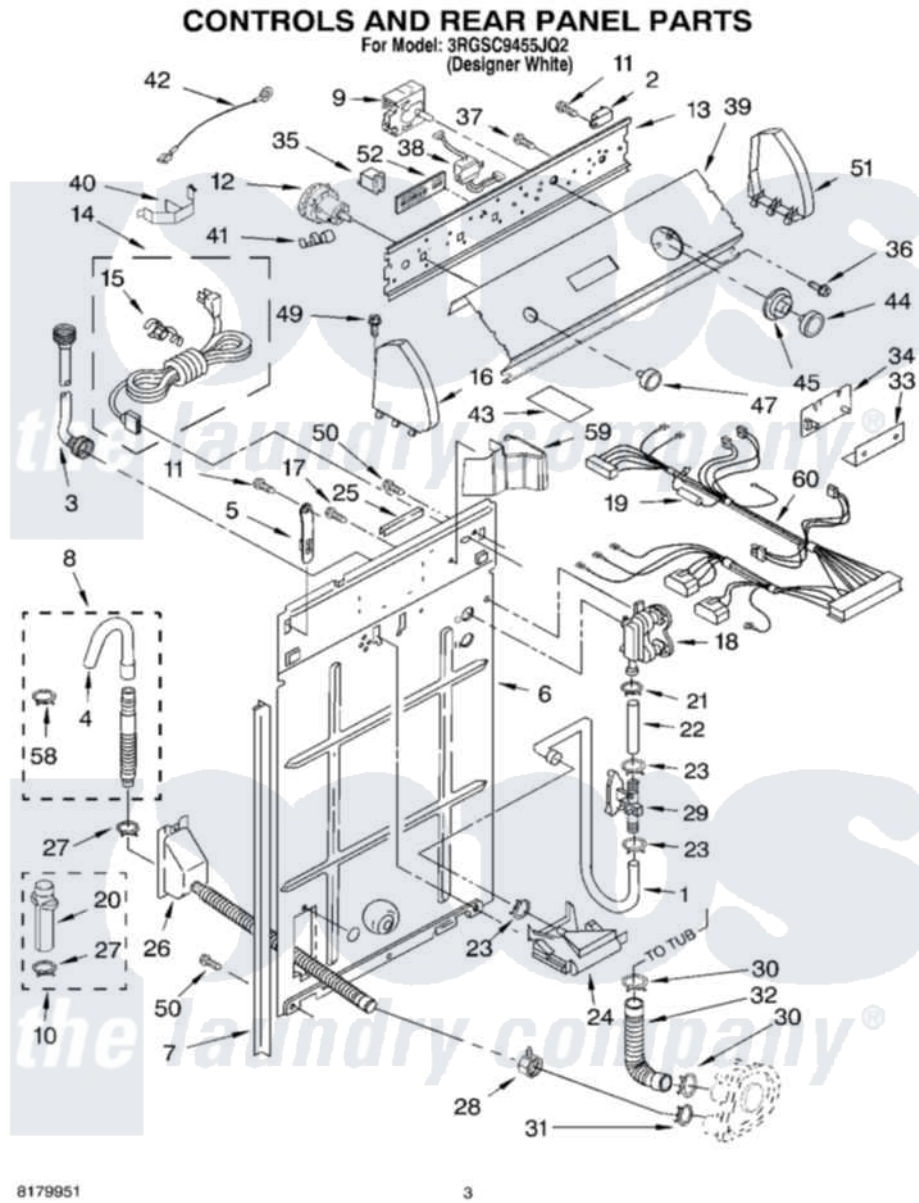

Whirlpool 3RGSC9455JQ2 02 - CONTROLS AND REAR PANEL PARTS

8179851

3

Whirlpool Residential Whirlpool 3RGSC9455JQ2 Washer Parts Parts Diagram 02 - CONTROLS AND REAR PANEL PARTS

[Click on the part number to view part](#)

Item	Original Part Number	Replaced By	Status	Part Description
1	3349365			Hose, Sensor
2	3952439			Buzzer, Mini
3	3949382			Hose, Water Inlet
"	3949383			Hose, Water Inlet
4	3357027			Nozzle, Hose Drain
5	8318255	8568314		Strap, Console
6	8318405			Panel, Rear
7	62747			Pad, Rear Panel
8	3951609	285664		Hose
"	661577	285666		Hose
"	3357090	285702		Hose
9	3954781	W10116266		Timer, Control
10	285750		Not Available	(Kit-Adapter) (Includes. Item) (20. And 27.)
11	90767			Screw, 8A X 3/8 HeX Washer Head Tapping