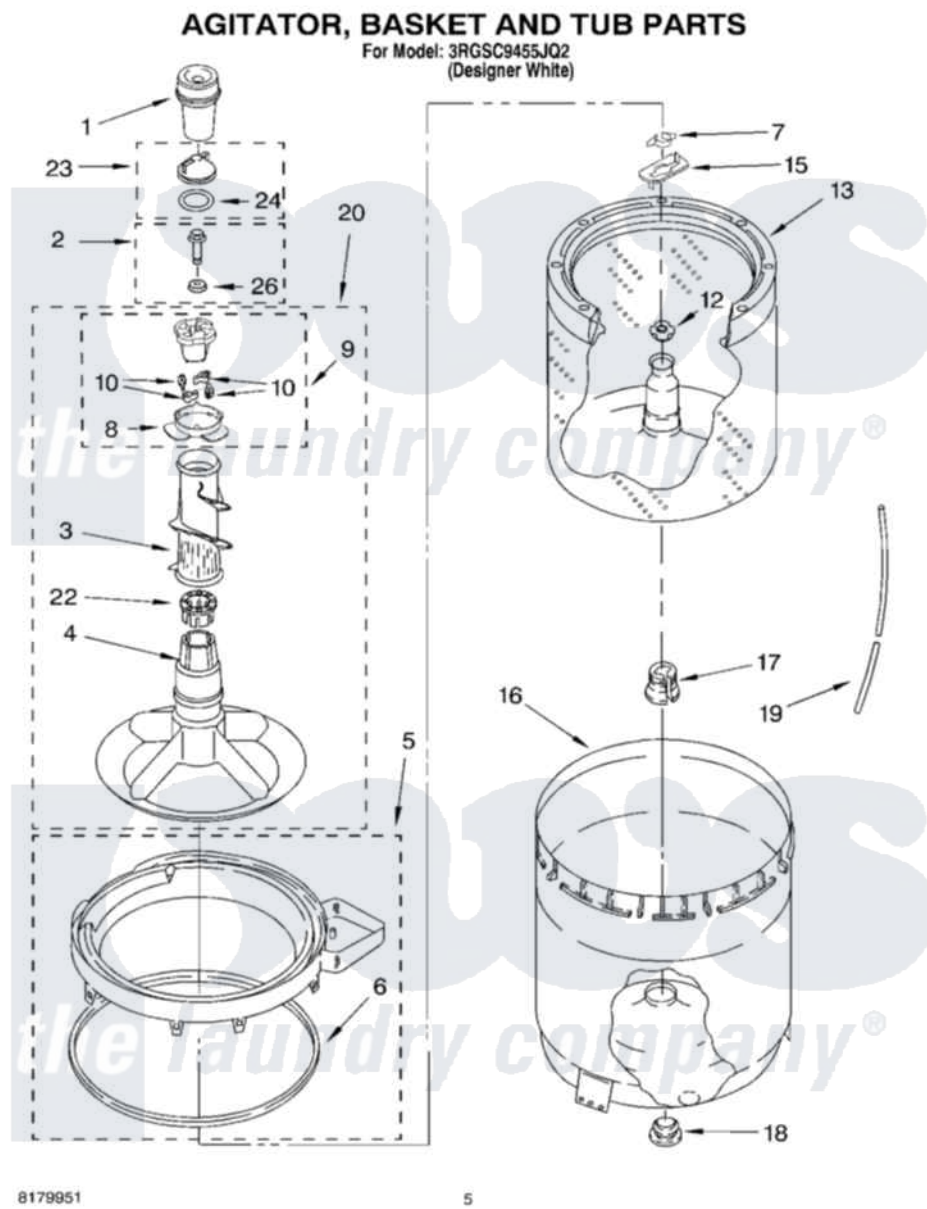

Whirlpool 3RGSC9455JQ2 03 - AGITATOR, BASKET AND TUB PARTS

8179851

5

Whirlpool [Residential Whirlpool 3RGSC9455JQ2 Washer Parts](#) Parts Diagram 03 - AGITATOR, BASKET AND TUB PARTS

[Click on the part number to view part](#)

Item	Original Part Number	Replaced By	Status	Part Description
1	63580			Dispenser, Fabric Softener
2	358237			Screw And Washer
3	3363003			Mover, Clothes
4	3951632			Agitator
5	8316263			Tub Ring And Gasket
6	3359585	3976308		Gasket, Tub Ring
7	3354845			Clip, Agitator
8	3952374			Bearing, Driven Cam
9	3951682	285809		Cam-Agitator
10	3366877	80040		Dog-Agitator
12	21366			Nut, Spanner
13	3951983	W10389328		Clothes Container, Assembly
15	3355921	8543666		Washer, Agitator
16	63849			Strain Relief, Power Cord
17	389140			Tub Block, Basket Drive
18	383727			Gasket, Centerpod

19	3347780	353244	Hose, Pressure Switch
20	3951744		Agitator Assembly
22	3951608		Spacer, Thrust
23	3354733	W10074580	Cap, Barrier
24	3348855	W10072840	Fabric Softener
26	3949550		Washer