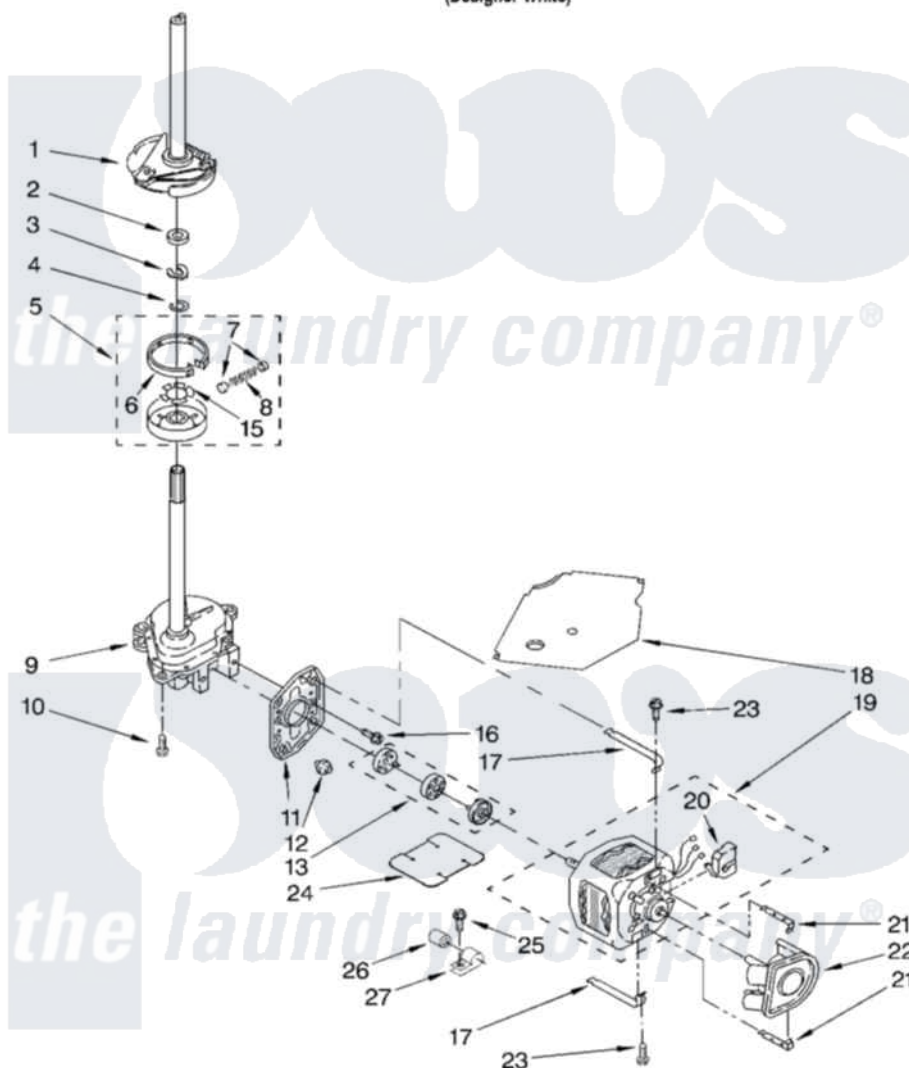

Whirlpool 3RGSC9455JQ2 04 - BRAKE, CLUTCH, GEARCASE, MOTOR AND PUMP PARTS

BRAKE, CLUTCH, GEARCASE, MOTOR AND PUMP PARTS

For Model: 3RGSC9455JQ2
(Designer White)

8179951

7

Whirlpool [Residential Whirlpool 3RGSC9455JQ2 Washer Parts](#) Parts Diagram 04 - BRAKE, CLUTCH, GEARCASE, MOTOR AND PUMP PARTS
Click on the part number to view part

Item	Original Part Number	Replaced By	Status	Part Description
1	388952	285792		Basketdrive
2	63292			Washer, Spin Tube Thrust
3	62697	W10080230		Ring, Spin Tube Support
4	63283	285353		Ring
5	3951311	285785		Clutch
6	3951308	285790		Lining
7	62646			Cap, Clutch Spring
8	3946792			Spring And Damper Assembly
9	3949118	3363395		Gearcase
10	3357334	3400516		Screw Anti-Rattle
11	62611			Plate, Motor Mount To Gearcase
12	62691			Grommet, Motor
13	285753	285753A		Coupling
15	3355454			Clip, Main Drive

16	3400516		Screw Anti-Rattle
17	3349637	W10086010	Retainer, Motor
18	3362089		Shield, Tub To Motor
19	3950297		Motor, Main Drive
20	8529896		Switch, Main Drive Motor
21	62700	8546127	Retainer, Pump
22	3363892		Pump, Complete
23	3387485	273556	Screw, 10-16 X 5/8
24	8316060		Shield, Tub To Motor
25	62863	3390631	Screw, 10-16 X 3/8
26	3948448	482156	Capacitor
27	3949496		Clamp, Capacitor