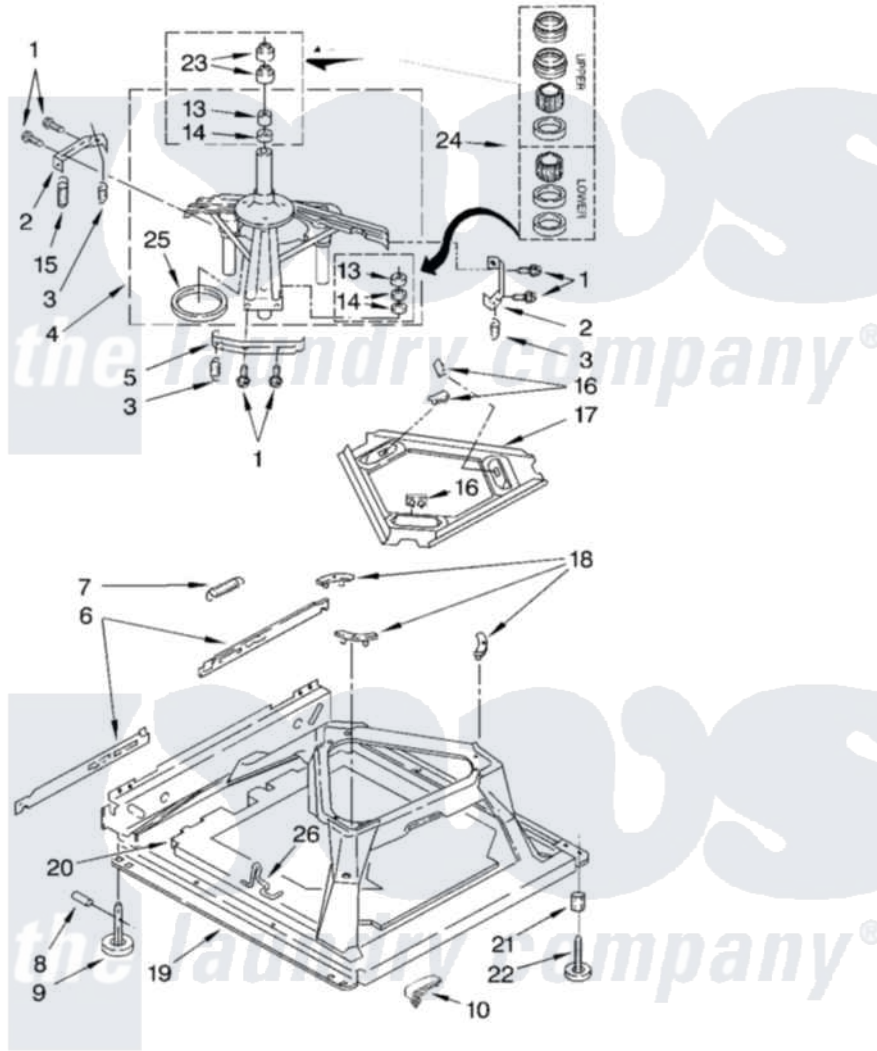

Whirlpool 3RGSC9455JQ2 05 - MACHINE BASE PARTS

MACHINE BASE PARTS

For Model: 3RGSC9455JQ2
(Designer White)

8

8179951

Whirlpool [Residential Whirlpool 3RGSC9455JQ2 Washer Parts](#) Parts Diagram 05 - MACHINE BASE PARTS
Click on the part number to view part

Item	Original Part Number	Replaced By	Status	Part Description
1	3400076			Screw, Bracket Mounting
2	64067			Bracket, Spring Outer
3	63907			Spring, Suspension
4	3362087	280184		Support
5	64065			Bracket, Spring Outer
6	63466			Link, Leveling Mechanism
7	62597	8316845		Spring
8	62837			Pin, Knurled
9	62596	285244		Feet-Leveling
10	3976276		Not Available	Clip, Sound Board (2)
13	3347047	8546455		Bearing, Centerpost
14	357409	359449		Seal, Agitator Shaft
15	388492	W10250667		Spring, Counterweight
16	62568	285219		Pad
17	3946509			Plate, Suspension
18	3363660	285744		Pad

19	3946512	285771	Base
20	8283230	8544816	Absorber, Sound
21	3359452		Nut, Lock
22	389102	W10001130	Foot, Leveling
23	356934	8577376	Seal, Centerpost
24	285203		Centerpost Bearing Kit
25	63134		Ring, Sound Deadening
26	63806	W10145155	Retainer, Suspension Spring