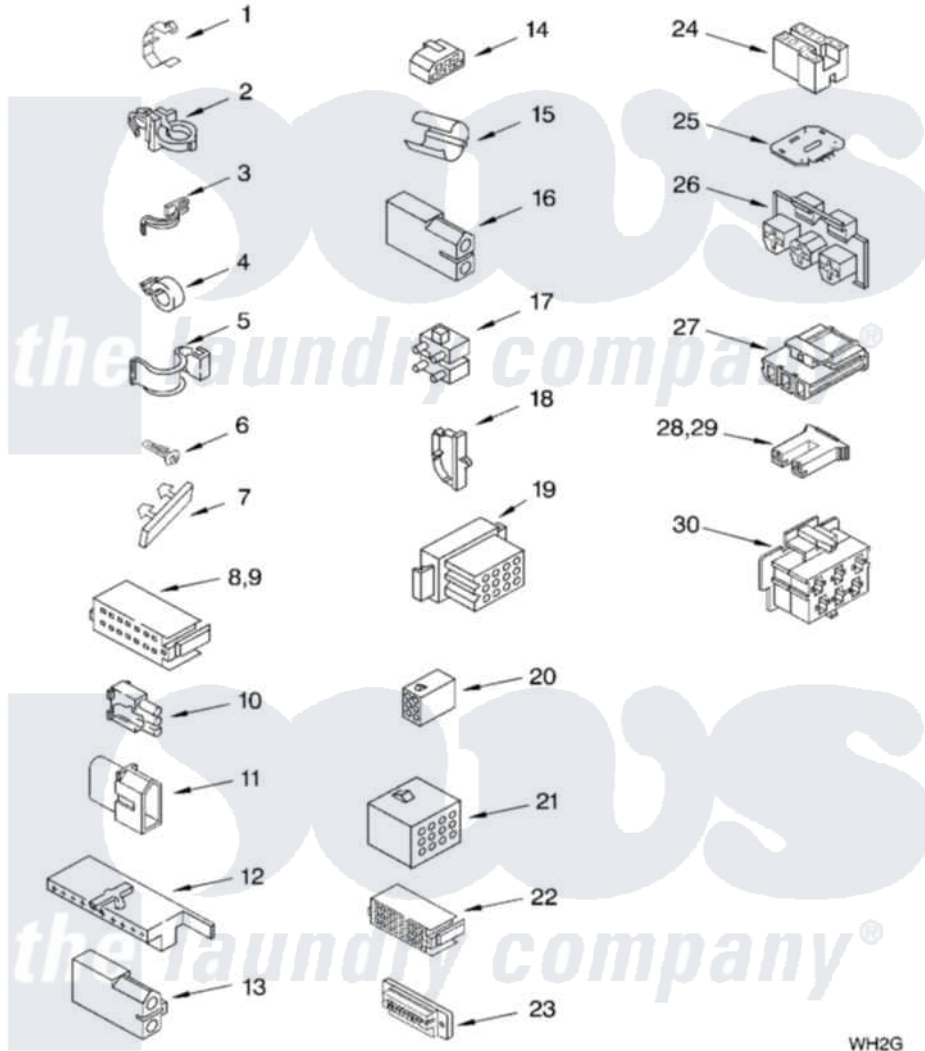

Whirlpool 3RGSC9455JQ2 06 - WIRING HARNESS PARTS

WIRING HARNESS PARTS

For Model: 3RGSC9455JQ2
(Designer White)

8179851

9

WH2G

Whirlpool Residential Whirlpool 3RGSC9455JQ2 Washer Parts Parts Diagram 06 - WIRING HARNESS PARTS

[Click on the part number to view part](#)

Item	Original Part Number	Replaced By	Status	Part Description
1	3349557			Retainer, Harness
2	388498		Not Available	Clip, Harness
3	3347812	8528351		Clip
4	3352501	8559320		Restraint, Hose
5	90016			Clip, Pressure Switch Hose
6	3390496	8281256		Clip, Harness
7	389379			Retainer, Side To Feature Panel
8	352090			Timer, Block Disconnect
9	352089			Timer, Block Disconnect
10	62889			Receptacle, Terminal
11	353424			Plug, Terminal
12	62505			Block, Disconnect
13	3348075			Block, Disconnect (Motor 3 Speed) (Use Term. 94613 Or 94614)
14	3347243			Block, Disconnect

15	63523		Harness, Protector
16	717252		Receptacle, Terminal
17	387566		Plug, Terminal (4-Way) (Power Cord) (Use M3 Screws)
18	3352944		Clip, Harness
19	3390423	Not Available	Block, Disconnect (12-Way) (Timer) (Use Term. 94613)
20	3347730	Not Available	Receptacle, (6-Way) (Use Term. 94613)
21	388818		Plug, Terminal (12-Way) (Use Term. 94613 Or 94614)
22	3369366	Not Available	Timer, Block Disconnect (Black) (Amp) (Use Term. 3369365)
23	3349494		Connector, Etc
24	60687		Connector, Relay (Use Term. 308569)
25	3407125	3955728	Control, Etc
26	3948617	2172937	Connector
27	3360056		Connector
28	3354925		Block, Connector
29	3354926		Block, Connector
30	3948615	Not Available	Connector (T.P.A.) (6-Circuit) (Temp. Switch) (Use Term. 3948619 OR 3948620.)