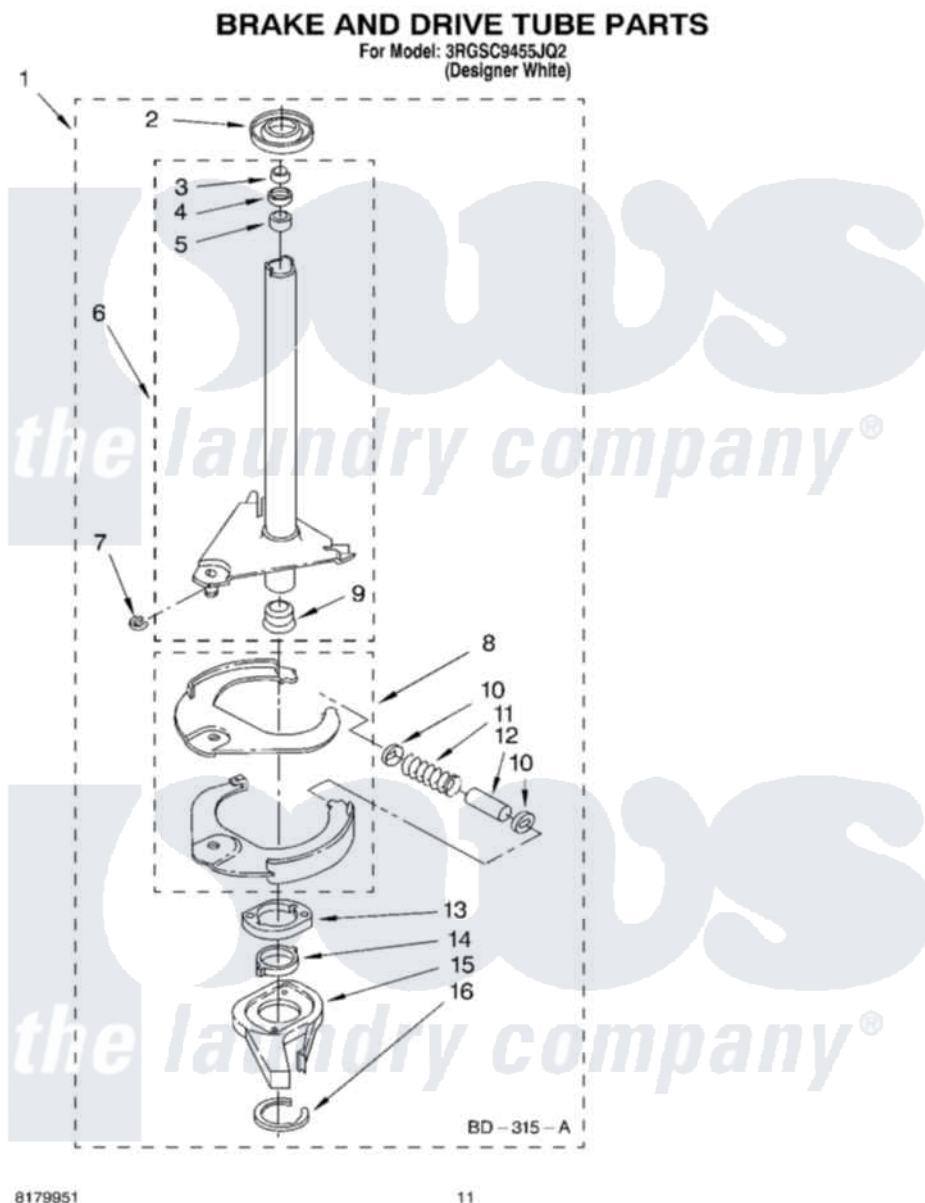

# Whirlpool 3RGSC9455JQ2 07 - BRAKE AND DRIVE TUBE PARTS

Whirlpool Residential Whirlpool 3RGSC9455JQ2 Washer Parts Parts Diagram 07 - BRAKE AND DRIVE TUBE PARTS  
Click on the part number to view part

Item	Original Part Number	Replaced By	Status	Part Description
1	388952	<a href="#">285792</a>		Basketdrive
2	<a href="#">62658</a>			Ring, Thrust
3	<a href="#">91939</a>			Seal, Shaft
4	<a href="#">356427</a>			Seal, Spin Pinion
5	<a href="#">356937</a>			Spacer, Drive Tube
6	64027	<a href="#">64208</a>		Tube-Spin
7	64035	<a href="#">W10083190</a>		Ring, Retaining
8	64232	<a href="#">285438</a>		Shoe-Brake
9	62703	<a href="#">8546462</a>		"T" Bearing, Spin Tube
10	62648	<a href="#">285658</a>		Sleeve
11	387806		Not Available	Spring, Brake
12	62909	<a href="#">285658</a>		Sleeve
13	63023	<a href="#">8546461</a>		Cam, Brake Release
14	<a href="#">63022</a>			Sleeve, Cam
15	64194	<a href="#">285790</a>		Lining
16	90368	<a href="#">W10083200</a>		Ring, Retaining