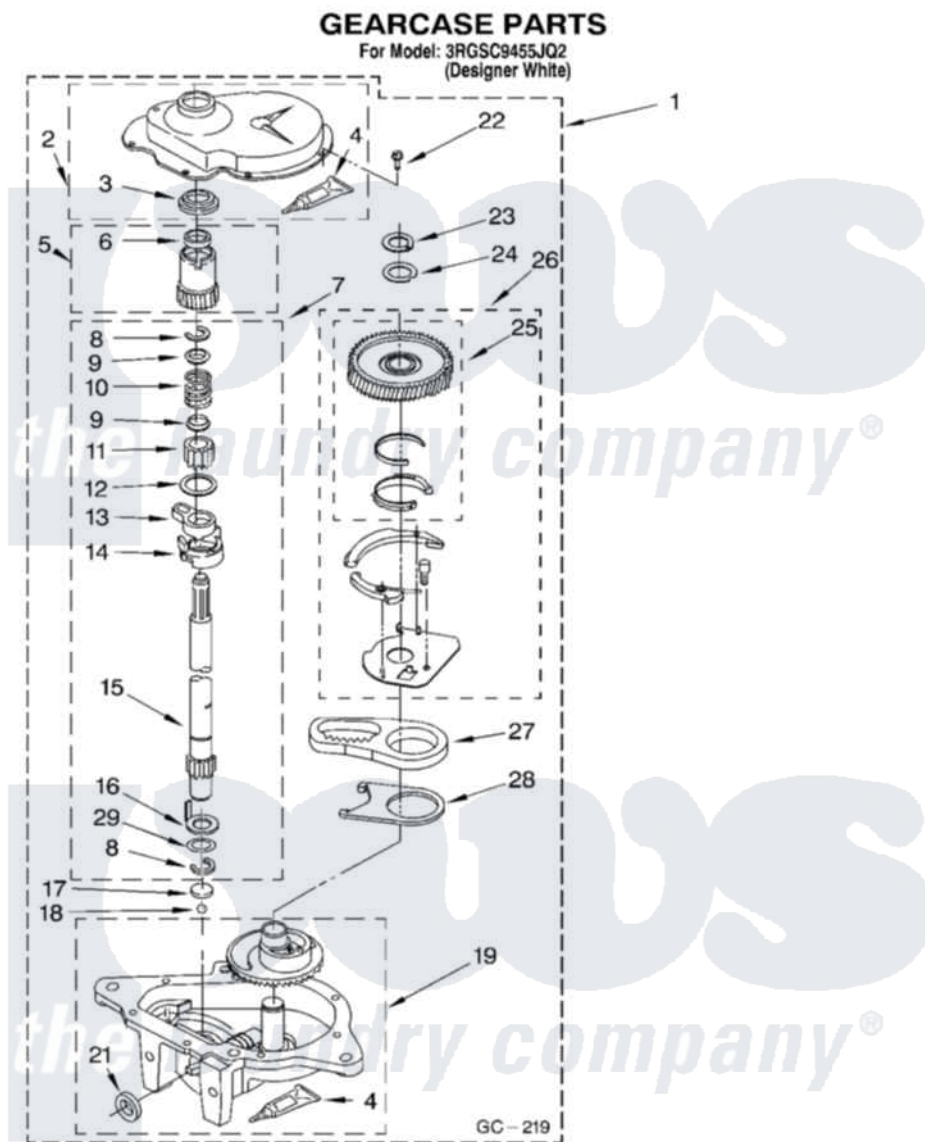

# Whirlpool 3RGSC9455JQ2 08 - GEARCASE PARTS

12

8179951

Whirlpool [Residential Whirlpool 3RGSC9455JQ2 Washer Parts](#) Parts Diagram 08 - GEARCASE PARTS  
Click on the part number to view part

Item	Original Part Number	Replaced By	Status	Part Description
1	3949118	<a href="#">3363395</a>		Gearcase
2	<a href="#">285202</a>			Cover, Gearcase
3	<a href="#">3349985</a>			Seal, Gearcase Cover
4	<a href="#">285195</a>			Sealer Sealer, Gasket
5	63320	<a href="#">285362</a>		Gear and Pinion
6	<a href="#">356427</a>			Seal, Spin Pinion
7	<a href="#">389387</a>			Shaft, Agitator
8	90369		Not Available	Ring, Retaining (2)
9	<a href="#">62677</a>			Retainer, Spring
10	<a href="#">62676</a>			Spring, Agitator
11	63273	<a href="#">285509</a>		Shaft, Agitator
12	<a href="#">62619</a>			Washer, Agitator Gear
13	62580	<a href="#">285206</a>		Cam-Agitator
14	62581	<a href="#">285206</a>		Cam-Agitator
15	<a href="#">285509</a>			Shaft, Agitator
16	<a href="#">62618</a>			Washer, Cam Thrust

17	16018	<a href="#">285205</a>	Bearing
18	85529	<a href="#">285205</a>	Bearing
19	3366851	<a href="#">3363395</a>	Gearcase
21	<a href="#">285352</a>		Seal Kit, Thrust Plug
22	<a href="#">3351614</a>		Screw, Gearcase Cover Mounting
23	3362552	<a href="#">285765</a>	Ring-Retr
24	285735	<a href="#">285766</a>	Washer Kit, Thrust
25	3348567	<a href="#">W102333584</a>	Gear-Spin
26	<a href="#">285595</a>		Neutral Assembly
27	3349296	<a href="#">8546456</a>	Rack, Connecting
28	<a href="#">62621</a>		Actuator, Shift
29	<a href="#">388815</a>		Washer, Intermediate 1 3976263 Miscellaneous Parts Bag 2 3976300 Washer, Inlet Hose 3 3366913 Clamp, Hose